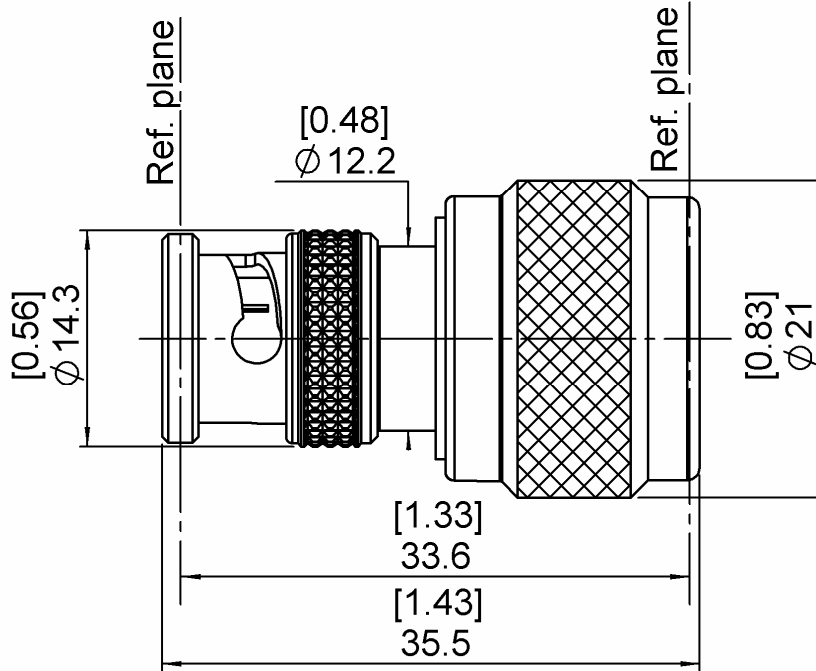

BNC 75 HDTV MALE-N MALE

STRAIGHT ADATER

R192.417.010

Série : ADAPTER 75

All dimensions are in mm.

COMPONENTS	MATERIALS	PLATING (µm)
BODY	BRASS	BBR2
CENTER CONTACT	BRASS	NPGR
OUTER CONTACT	BRASS	BBR2
INSULATOR	PTFE	
GASKET	SILICONE RUBBER	
OTHERS PARTS	BRASS	BBR2
-	-	-
-	-	-

Issue : 1147 A

In the effort to improve our products, we reserve the rights to make changes judged to be necessary.

BNC 75 HDTV MALE-N MALE

R192.417.010

STRAIGHT ADATER

Série : ADAPTER 75

PACKAGING

SPECIFICATION

Operating	-55/+155 °C
Hermetic seal	NA Atm.cm3/s
Panel leakage	NA

MECHANICAL CHARACTERISTICS

OTHER CHARACTERISTICS

*From 2 to 3 GHz

Center contact retention		
Axial force – Mating end		15 N mini
Axial force – Opposite end		15 N mini
Torque		NA N.cm mini

Recommended torque		
Mating	BNC 75 HDTV	0 N.cm
	N	60 N.cm
		0 N.cm
Panel nut		NA N.cm

Mating life		500 Cycles mini
Weight		36,2300 g

Issue : 1147 A

In the effort to improve our products, we reserve the rights to make changes judged to be necessary.