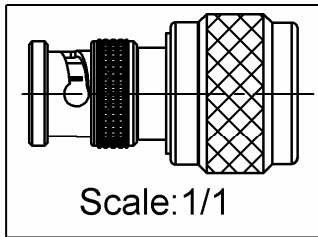

BNC 75 HDTV MALE-N MALE

STRAIGHT ADATER

R192.417.010

Série : ADAPTER 75

All dimensions are in mm.

COMPONENTS	MATERIALS	PLATING (µm)
BODY	BRASS	BBR2
CENTER CONTACT	BRASS	NPGR
OUTER CONTACT	BRASS	BBR2
INSULATOR	PTFE	
GASKET	SILICONE RUBBER	
OTHERS PARTS	BRASS	BBR2
-	-	-
-	-	-