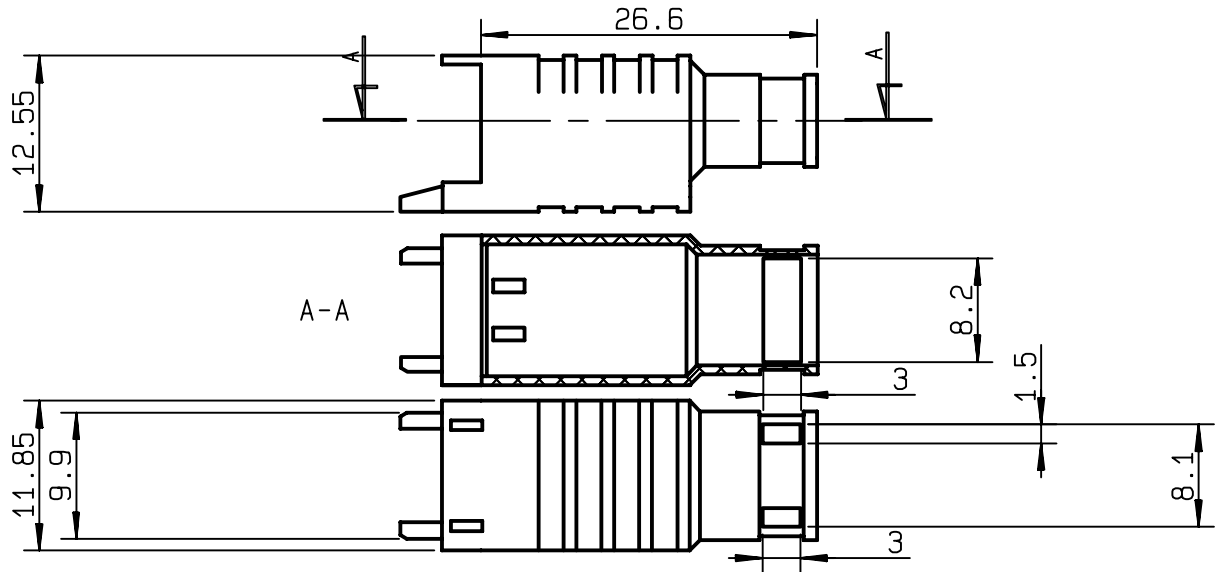

**COVER FOR STRAIGHT FEMALE HOUSING
FOR CABLE ASSEMBLY**

R280.420.010
SERIES ACC-COAX

NOMINAL IMPEDANCE	NA	Ω	CABLES :	
FREQUENCY RANGE	NA	GHz		
TEMPERATURE RATING	-25/+125	$^{\circ}\text{C}$		
V.S.W.R	NA +	x F(GHz)Maxi		
RF INSERTION LOSS	NA	\sqrt{F} (GHz) dB Maxi		
VOLTAGE RATING	NA	Veff Maxi		
DIELECTRIC WITHSTANDING VOLTAGE	NA	Veff Mini		
INSULATION RESISTANCE	NA	M Ω Mini	OTHERS CHARACTERISTICS	
HERMETIC SEAL	NA	Atm.cm ³ /s	CABLE RETENTION	NA N Mini
LEAKAGE (pressurized only)	NA		CENTER CONTACT RETENTION	
MECHANICAL DURABILITY		Cycles	Axial force - mating end	NA N Mini
WEIGHT	1	gr	Axial force - opposite end	NA N Mini
SPECIFICATION			Torque	NA cm.N Mini
			RECOMMENDED TORQUES	
			Mating	NA cm.N
			Panel nut	NA cm.N
			Clamp nut	NA cm.N

CONNECTOR PARTS	MATERIALS	FINISH	(all values are given) in micrometers
BODY			
OUTER CONTACT			
CENTER CONTACT			
INSULATOR			
GASKET			
OTHERS PIECES	POLYAMID 6/6 (NYLON)		

ISSUE 0234C00	CREATION DATE 06/10/1995	FILE PART-NUMBER
-------------------------	------------------------------------	------------------