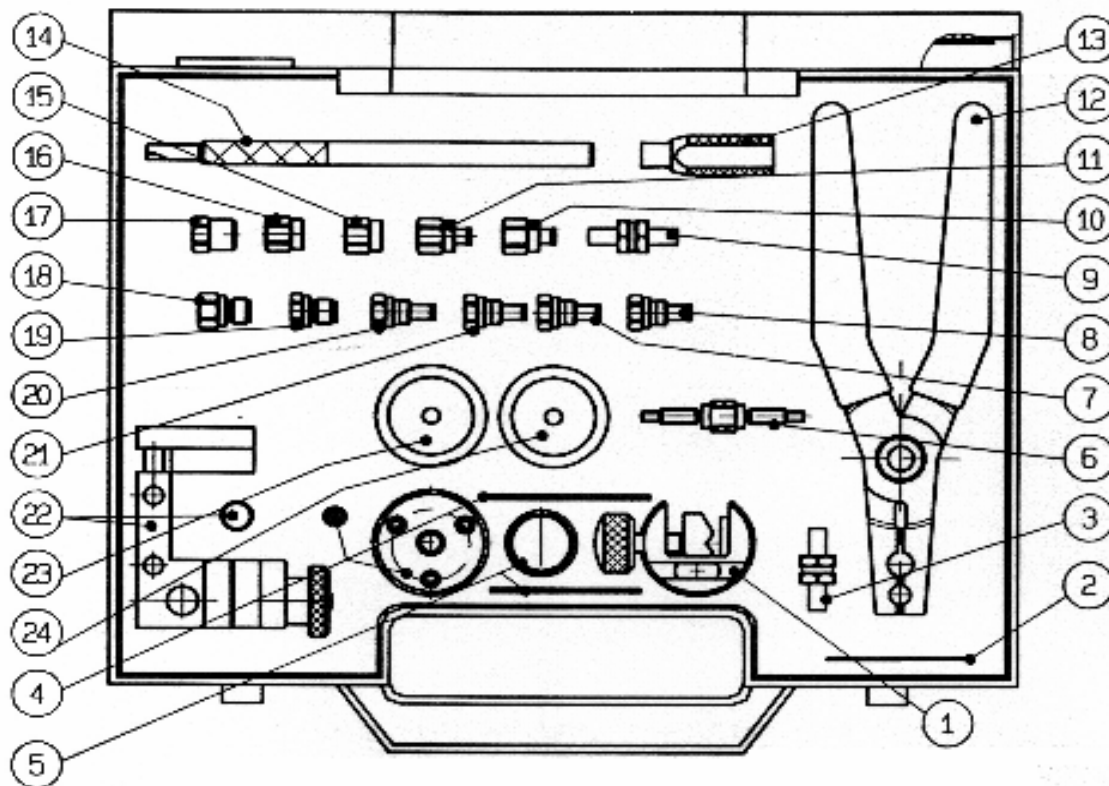

**SMA TOOLBOX**  
**SEMI-RIGID CABLE**

**R282.120.010**

Series : **OUT**

Issue : 0050 A

In the effort to improve our product, we reserve the right to make changes judged to be necessary.

**SMA TOOLBOX**  
**SEMI-RIGID CABLE**

**R282.120.010**

Series : **OUT**

N	REFERENCE	MARK	DESIGNATION
1	R282.059.100.		Cable holder
2	R282.862.060		Soldering gauge (cab .085 : mark 61, cab .141 : mark 62)
3	R282.744.200	84	Soldering positioner for right angle SMA
4	R282.053.100		Stripping tool
5	R282.066.100		Trimmer
6	R282.744.220		Soldering positioner for center contact
7	R282.744.060	85	Soldering positioner for male SMA cable .085
8	R282.744.062	78	Soldering positioner for male SMA B cable .085
9	R282.744.201	88	Soldering positioner for right angle SMA B
10	R282.744.010	80	Soldering positioner for female cable .085
11	R282.744.011	86	Soldering positioner for female cable.141
12	R282.200.000		Retaining ring pliers
13	R282.760.000		Retaining ring insert tool
14	R282.915.010		Dielectric recess tool
15	R282.914.010	92	Dielectric recess gauge for female
16	R282.857.010	81	Control gauge for female
17	R282.744.100	82	Soldering positioner for male
18	R282.857.000	83	Control gauge for male
19	R282.914.000	93	Dielectric recess gauge for male
20	R282.744.063	77	Soldering positioner for maleSMA B cable .141
21	R282.744.061	87	Soldering positioner for male SMA cable .141
22	R282.740.000		Soldering assembly jig
23	R282.730.040		Dielectric insert tool + dielectric plunger for male
24	R282.730.043		Dielectric insert tool + dielectric plunger for female