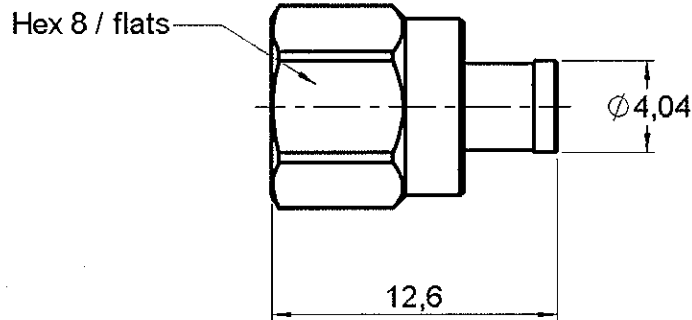

SOLDERING POSITIONER (BODY)
FOR FEMALE SMA - CABLE .085

R282.744.010

Series : OUT

TO BE USED WITH ASSEMBLY JIG : R282.740.000

Issue : 0044 A

In the effort to improve our products, we reserve the right to make changes judged to be necessary.