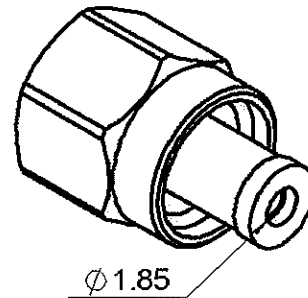

SOLDERING POSITIONER (BODY)
FOR FEMALE SMA - CABLE .085

R282.744.010

Series : OUT

TO BE USED WITH ASSEMBLY JIG : R282.740.000

Issue : 0044 A

In the effort to improve our products, we reserve the right to make changes judged to be necessary.