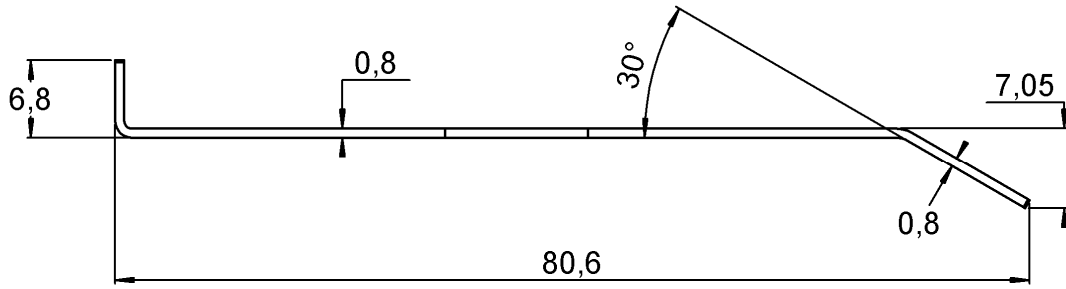

EXTRACTOR TOOL SMP LOCK

R282.868.300

Series : **OUT**

Issue : 1240 A

In the effort to improve our products, we reserve the right to make changes judged to be necessary.

X-ON Electronics

Largest Supplier of Electrical and Electronic Components