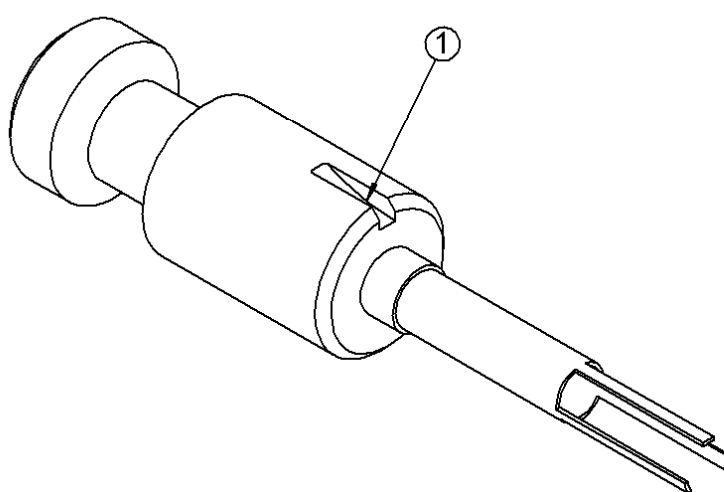

EXTRACTION TIP
FOR FEMALE COAXIPACK 2 MODULE

R282.920.120

Series : **OUT**

Matériaux : STEEL.

Finish :Ni2

HOW TO USE : Present the extraction tool face to the coax cavity, be sure during inserting the tool that the marker 1 on the top of the tool.

Issue : 1125 C

In the effort to improve our products, we reserve the right to make changes judged to be necessary.

X-ON Electronics

Largest Supplier of Electrical and Electronic Components

Click to view similar products for [Extraction, Removal & Insertion Tools](#) category: