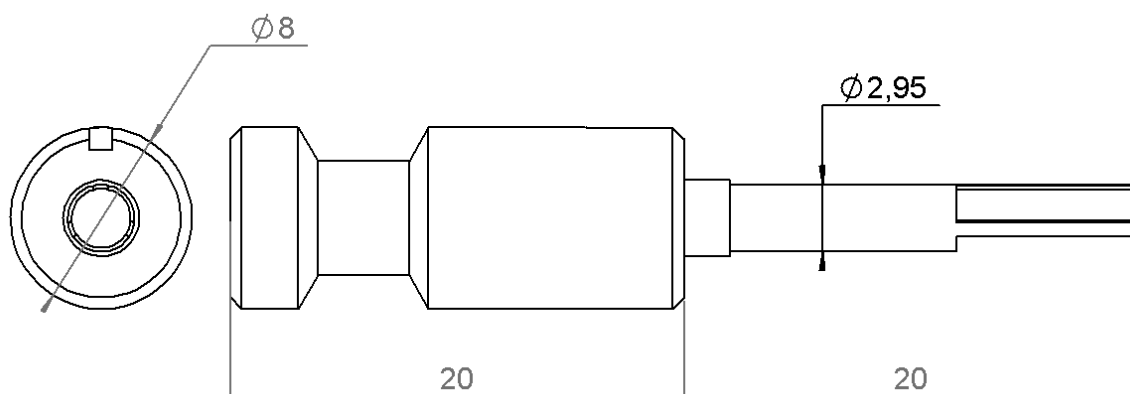

EXTRACTION TIP
FOR FEMALE COAXIPACK 2 MODULE

R282.920.120

Series : **OUT**

Matériaux : STEEL.

Finish :Ni2

HOW TO USE : Present the extraction tool face to the coax cavity, be sure during inserting the tool that the marker 1 on the top of the tool.