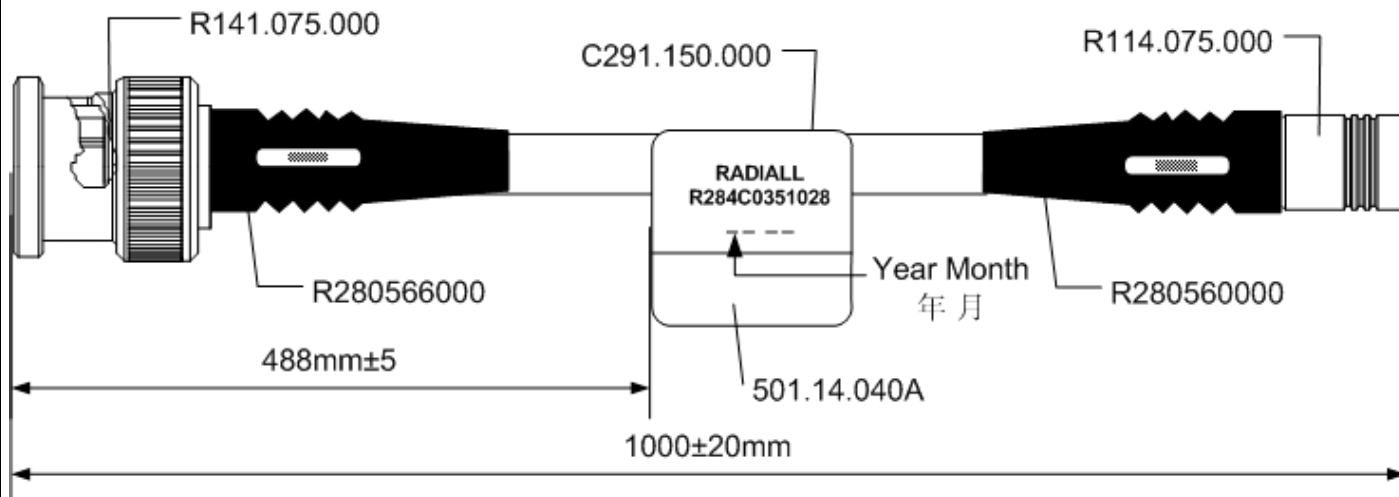

### TECHNICAL DATA SHEET CABLE ASSEMBLY

PART NUMBER :R284C0351028

Issue : NA

Date : NA

Customer :

Specification : NA

Issue : NA

Date : NA

All dimensions are in mm

Connectors designation :

Connector 1 :BNC straight plug crimp type cable  
2.6/50 S (R141.075.000)

Connector 2 : SMB straight plug crimp type  
cable 2.6/50+75 S (R114.075.000)

Cable designation :

Flexible Cable 2.6/50S (RG174)

C291.150.000

Lg: 1000 mm

Nominal length :

Cable colour :

Black

Outer diameter :

2.79 mm