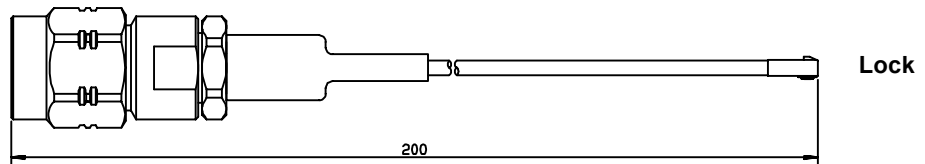

### UMP H2.6 BETWEEN SERIES CABLE ASSEMBLIES

Fig 1

Fig 2

Fig 3

UMP type	cable group	mating type	part number	fig	composition			series
H2.6	2/50/S	lock	R285 025 301	1	R107 101 200	C291 140 087	R124 069 123	UMP / SMA
	2/50/S	snap-on	R285 025 311	2	R107 111 200	C291 140 087	R124 069 123	UMP / SMA
	2/50/S	slide-on	R285 025 321	3	R107 121 020	C291 140 087	R124 069 123	UMP / SMA