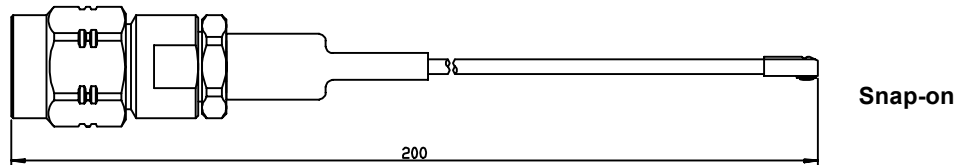

### UMP H2.6 BETWEEN SERIES CABLE ASSEMBLIES

Fig 1

Fig 2

Fig 3

UMP type	cable group	mating type	part number	fig	composition			series
H2.6	2/50/S	lock	R285 025 301	1	R107 101 200	C291 140 087	R124 069 123	UMP / SMA
	2/50/S	snap-on	R285 025 311	2	R107 111 200	C291 140 087	R124 069 123	UMP / SMA
	2/50/S	slide-on	R285 025 321	3	R107 121 020	C291 140 087	R124 069 123	UMP / SMA