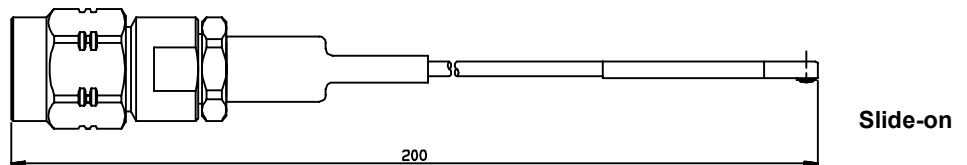

### UMP H2.6 BETWEEN SERIES CABLE ASSEMBLIES

Fig 1

Fig 2

Fig 3

UMP type	cable group	mating type	part number	fig	composition			series
H2.6	2/50/S	lock	R285 025 301	1	R107 101 200	C291 140 087	R124 069 123	UMP / SMA
	2/50/S	snap-on	R285 025 311	2	R107 111 200	C291 140 087	R124 069 123	UMP / SMA
	2/50/S	slide-on	R285 025 321	3	R107 121 020	C291 140 087	R124 069 123	UMP / SMA