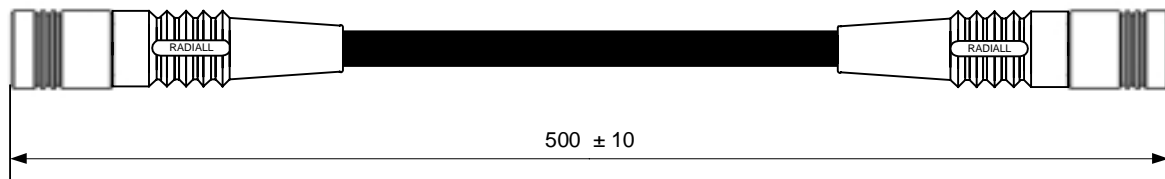

### TECHNICAL DATA SHEET CABLE ASSEMBLY

PART NUMBER : R285.214.000

Issue : 00

Date : 01/06/04

Customer :

Specification : NA

Edition / Issue : - NA Date : NA

All dimensions are in mm