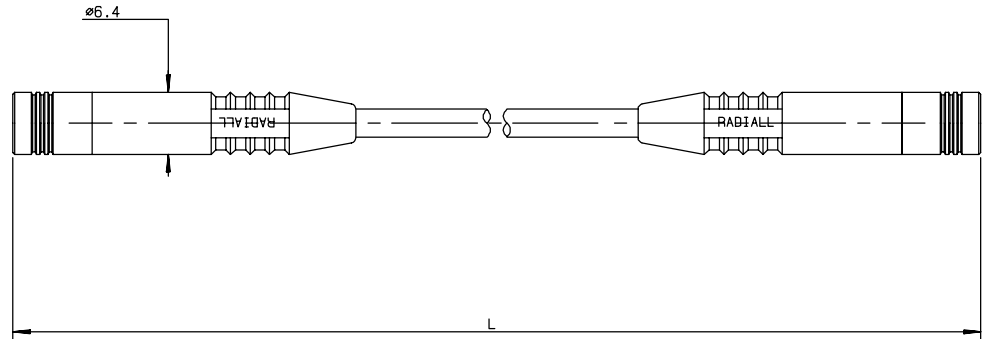

SMB

SMB FEMALE-FEMALE CABLE ASSEMBLY

cable	part number	dimension L (mm)	captive center contact	finish
2.6/50/S	R285 212 000	250	yes	Gold
2.6/50/S	R285 214 000	500	yes	Gold
2.6/50/S	R285 213 000	750	yes	Gold
2.6/50/S	R285 215 000	1000	yes	Gold

SHORT CIRCUIT PLUG CAP

part number	captive center contact	finish
R114 880 000	yes	Gold

X-ON Electronics

Largest Supplier of Electrical and Electronic Components

Click to view similar products for [RF Cable Assemblies](#) category: