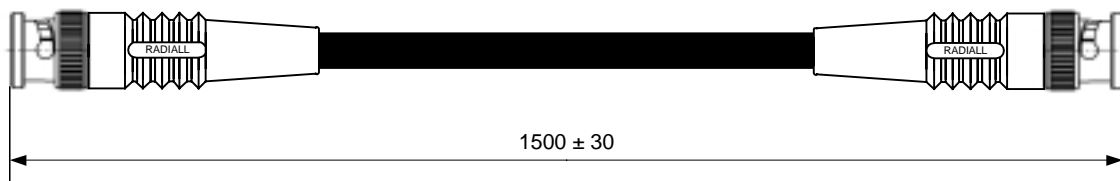

Connect to the future

Service cordons
BP 30 Rue Velpeau
37110 CHATEAU-RENAULT

FICHE TECHNIQUE CORDON

TECHNICAL DATA SHEET CABLE ASSEMBLY

PART NUMBER : R285.426.000

Issue : 00

Date : 01/06/04

Customer : FARNELL UK

Specification : NA

Edition / Issue : - NA Date : NA

All dimensions are in mm

Connectors designation :	Connector 1 : BNC straight plug crimp type (R141.082.161) Torque Wrench : NA	Connector 2 : BNC straight plug crimp type (R141.082.161) Torque Wrench : NA
Cable designation :	KX15 (C291.305.010)	
Cable colour :	Black	
Outer diameter :	4.95mm	
Marking:	NA	

Voltage Rating : **500 Vrms maxi**

CUSTOMER'S APPROVAL

Service or
Company's stamp

Name
Date

MECHANICAL CHARACTERISTICS :

Static bending radius : **20mm**

Cable crush resistance : **NA**

Life (connectors) : **100 matings**