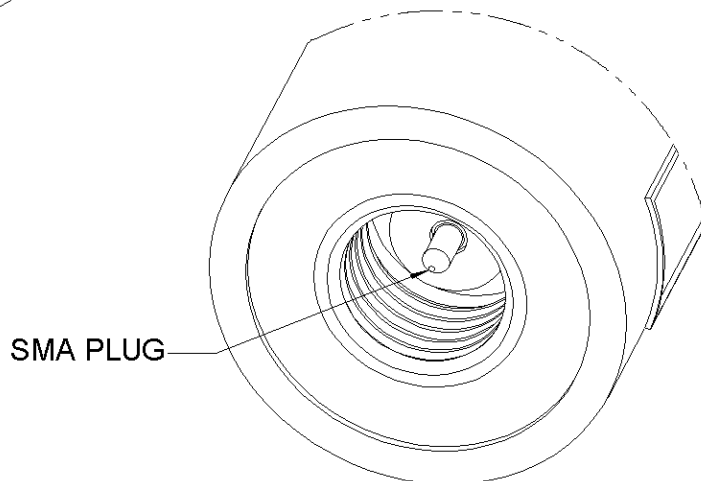

**STRAIGHT DIPOLE SMA 2.4GHZ  
OMNIDIRECTIONAL ANTENNA**

**R380.500.127**

Series : ANTENNA

Scale 2:1

Scale 4:1

All dimensions are in mm

Issue : 0826 A

In the effort to improve our products, we reserve the right to make changes judged to be necessary.

**RADIAL** 

**STRAIGHT DIPOLE SMA 2.4GHZ  
OMNIDIRECTIONAL ANTENNA****R380.500.127**

Series : ANTENNA

**ELECTRICAL CHARACTERISTICS**

Frequency :	<b>2.4-2.5 GHz</b>
Nominal Impedance :	<b>50 Ω</b>
VSWR :	<b>1.5:1 Max</b>
Gain (Overall gain) :	<b>2 dBi</b>
Radiation Pattern :	<b>Omni-directional in the horizontal plane</b>
Polarization :	<b>VERTICAL</b>
Power withstanding :	<b>1 W Max</b>
Connector type :	<b>SMA Plug (gold plated)</b>

**MECHANICAL CHARACTERISTICS**

Plastic radome :	<b>HYTREL G 3548 L</b>
Color :	<b>BLACK</b>
Ingress Protection :	<b>IP 68</b>
Weight :	<b>10.1 g</b>
Overall length :	<b>61.4 mm</b>
Flexibility :	<b>100 Cycles ± 180°</b>
Pull Force :	<b>15 lb.</b>
Torque Resistance :	<b>1.6 in-lb.</b>
Flammability :	<b>UL94-HB</b>
Drop test resistance :	<b>5 ft drop to concrete (x30) mounted of a 800 g handheld terminal</b>