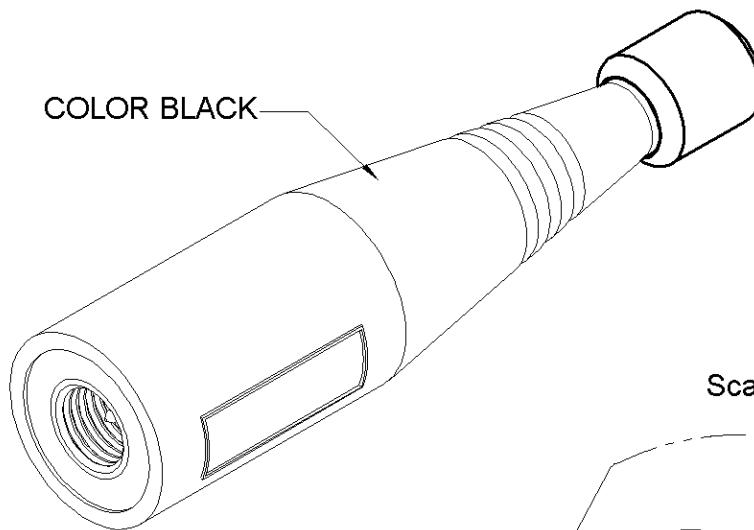

**STRAIGHT DIPOLE SMA 2.4GHZ  
OMNIDIRECTIONAL ANTENNA**

**R380.500.127**

Series : ANTENNA

Scale 2:1

Scale 4:1

All dimensions are in mm

Issue : 0826 A

In the effort to improve our products, we reserve the right to make changes judged to be necessary.

**MECHANICAL CHARACTERISTICS**

Plastic radome :	<b>HYTREL G 3548 L</b>
Color :	<b>BLACK</b>
Ingress Protection :	<b>IP 68</b>
Weight :	<b>10.1 g</b>
Overall length :	<b>61.4 mm</b>
Flexibility :	<b>100 Cycles ± 180°</b>
Pull Force :	<b>15 lb.</b>
Torque Resistance :	<b>1.6 in-lb.</b>
Flammability :	<b>UL94-HB</b>
Drop test resistance :	<b>5 ft drop to concrete (x30) mounted of a 800 g handheld terminal</b>