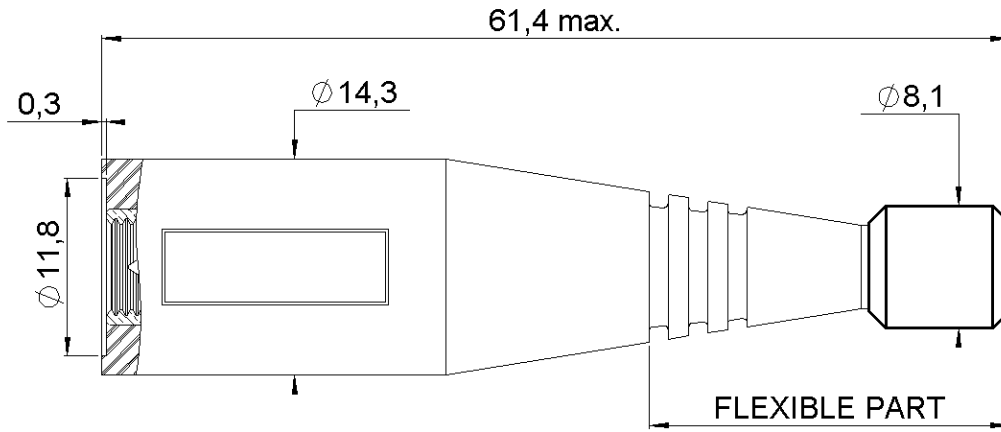

**STRAIGHT DIPOLE SMA 2.4GHZ  
OMNIDIRECTIONAL ANTENNA**

**R380.500.127**

Series : ANTENNA

Scale 2:1

Scale 4:1

All dimensions are in mm

Issue : 0826 A

In the effort to improve our products, we reserve the right to make changes judged to be necessary.

**RADIAL** 

**STRAIGHT DIPOLE SMA 2.4GHZ  
OMNIDIRECTIONAL ANTENNA****R380.500.127**

Series : ANTENNA

**ELECTRICAL CHARACTERISTICS**

Frequency :	<b>2.4-2.5 GHz</b>
Nominal Impedance :	<b>50 Ω</b>
VSWR :	<b>1.5:1 Max</b>
Gain (Overall gain) :	<b>2 dBi</b>
Radiation Pattern :	<b>Omni-directional in the horizontal plane</b>
Polarization :	<b>VERTICAL</b>
Power withstanding :	<b>1 W Max</b>
Connector type :	<b>SMA Plug (gold plated)</b>

**MECHANICAL CHARACTERISTICS**

Plastic radome :	<b>HYTREL G 3548 L</b>
Color :	<b>BLACK</b>
Ingress Protection :	<b>IP 68</b>
Weight :	<b>10.1 g</b>
Overall length :	<b>61.4 mm</b>
Flexibility :	<b>100 Cycles ± 180°</b>
Pull Force :	<b>15 lb.</b>
Torque Resistance :	<b>1.6 in-lb.</b>
Flammability :	<b>UL94-HB</b>
Drop test resistance :	<b>5 ft drop to concrete (x30) mounted of a 800 g handheld terminal</b>