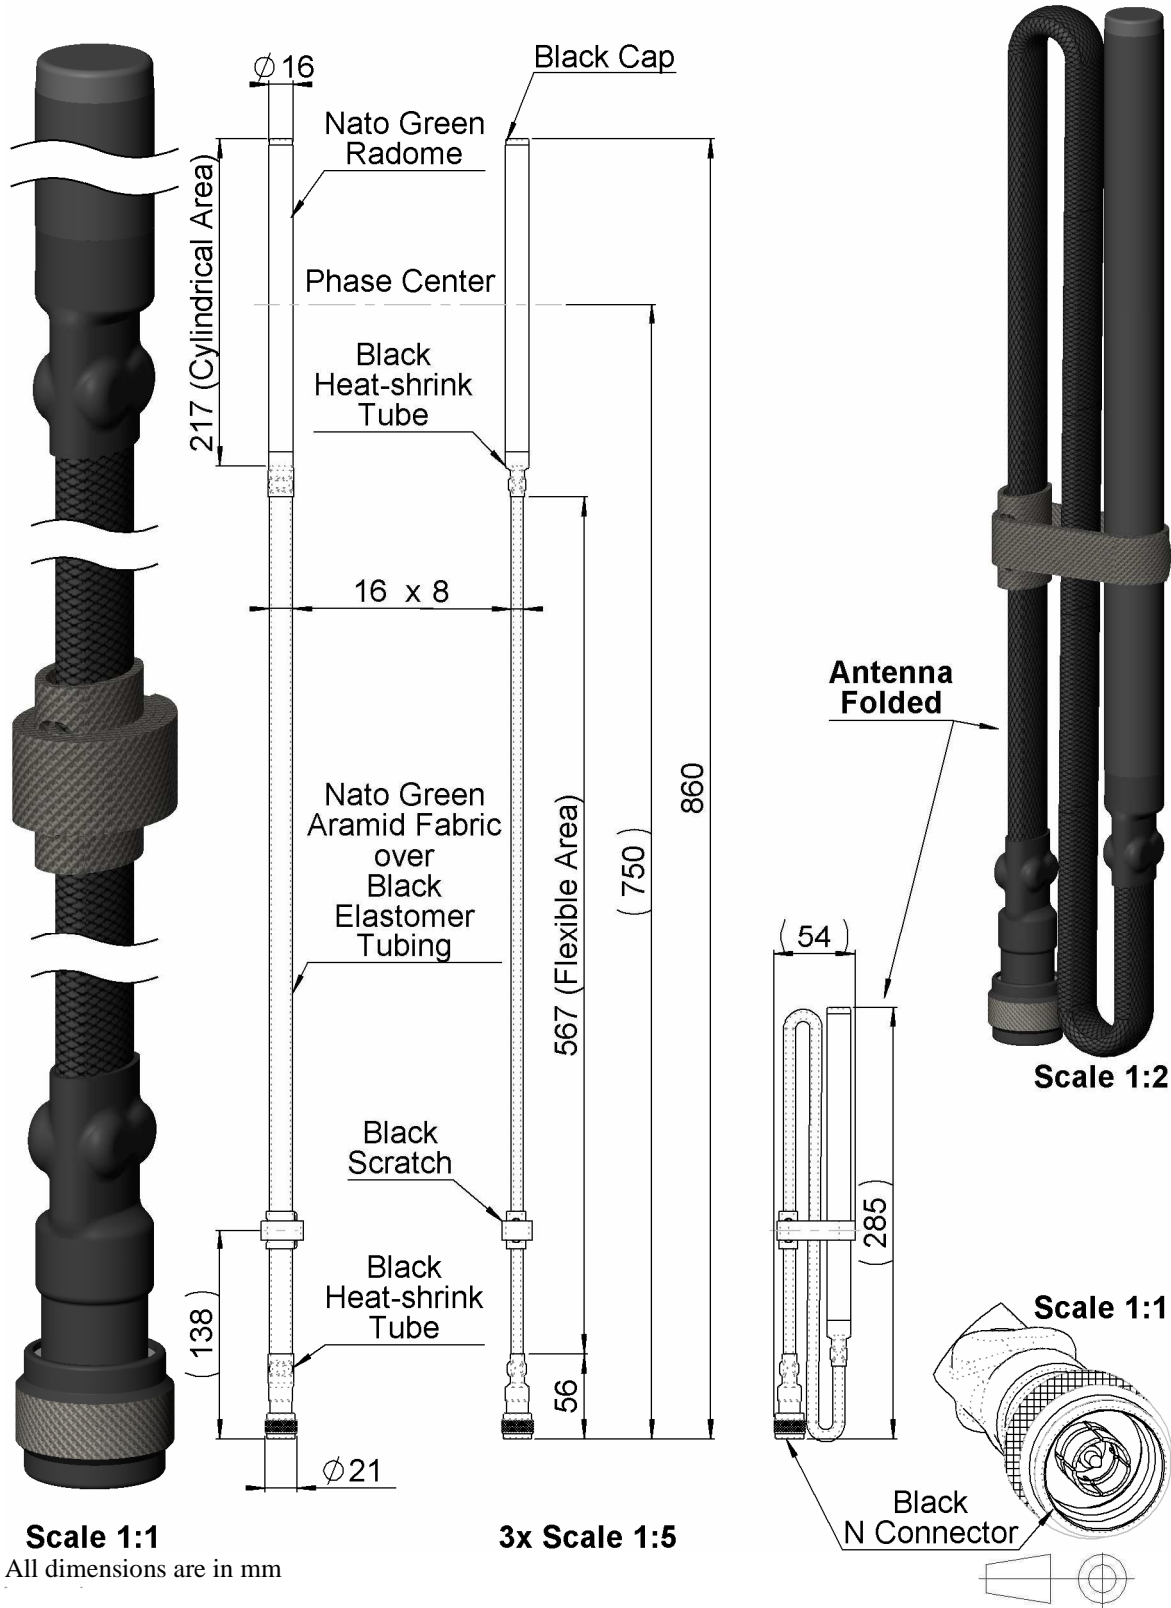

BLADE MOUNTED - FOLDABLE

R380.500.234

RADOME OMNI ANTENNA - 2.4-2.5GHZ - 3DBI

Series : ANTENNA

Issue : 1136 A

In the effort to improve our products, we reserve the right to make changes judged to be necessary.

BLADE MOUNTED - FOLDABLE
RADOME OMNI ANTENNA - 2.4-2.5GHZ - 3DBI

R380.500.234

Series : ANTENNA

ELECTRICAL CHARACTERISTICS

Frequency : **2.4-2.5 GHz**
 Nominal Impedance : **50 Ω**
 VSWR : **2.5:1 Max**
 Peak Gain : **3 ±1 dBi**
 Polarization : **LINEAR VERTICAL (main)**
 Power withstanding : **2 W**

MECHANICAL CHARACTERISTICS

Product in Conformity with the ROHS (Restriction of Hazardous Substances) and WEEE (Waste Electrical and Electronic Equipment) requirements

Connector type : **N Male**
 Operating temperature : **-40/+70 ° C**
 Storage temperature : **-40/+70 ° C**
 Wind Loading : **85 Km/H**

Dimensions :

Overall antenna height : **860 mm**
 Antenna diameter : **16 mm**
 Flexible Area Section : **8 x 16 mm**
 Weight : **200 g**

Materials & Colors :

Radome : **NATO Green PolyCarbonate (PC)**
 Cap : **Black PolyEthylene (PE)**
 External Tube : **NATO Green Aramid Fabric
 Over Elastomer Tubing**
 Other Heat-shrink Tubes : **Black Adhesive-Lined Polyolefin**
 Scratch : **Black PA (Loop) & PE (Hook)**
 Connector : **Black Plated Brass**