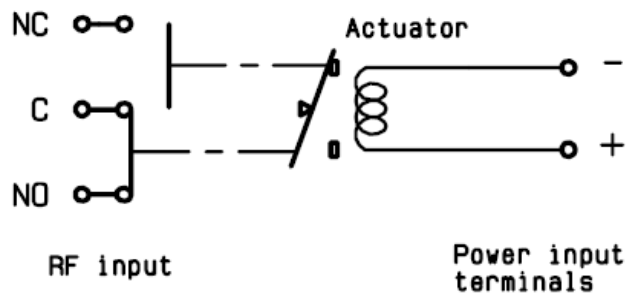

ELECTRICAL CHARACTERISTICS

Actuator : **FAILSAFE**
 Nominal current ** : **320 mA**
 Actuator voltage (Vcc) : **12V (10.2 to 13V)**
 Terminals : **solder pins (250°C max. / 30 sec.)**

MECHANICAL CHARACTERISTICS

Connectors : **N female per MIL-C 39012**
 Life : **2.5 million cycles**
 Switching Time*** : **< 15 ms**
 Construction : **Splashproof**
 Weight : **< 185 g**

ENVIRONMENTAL CHARACTERISTICS

Operating temperature range : **-40°C to +85°C**
 Storage temperature range : **-55°C to +85°C**

(* Average power at 25°C per RF Path)

(** At 25° C ±10%)

(*** Nominal voltage ; 25° C)

PAGE 2/2

ISSUE 24-11-16

SERIE : SPDT

PART NUMBER : R570012000

DRAWING

LABEL

General tolerances : ±0.5 mm

SCHEMATIC DIAGRAM

Position Energized :

| Voltage | RF Continuity |
|--------------|---------------|
| De-energized | C ↔ NC |
| energized | C ↔ NO |

X-ON Electronics

Largest Supplier of Electrical and Electronic Components