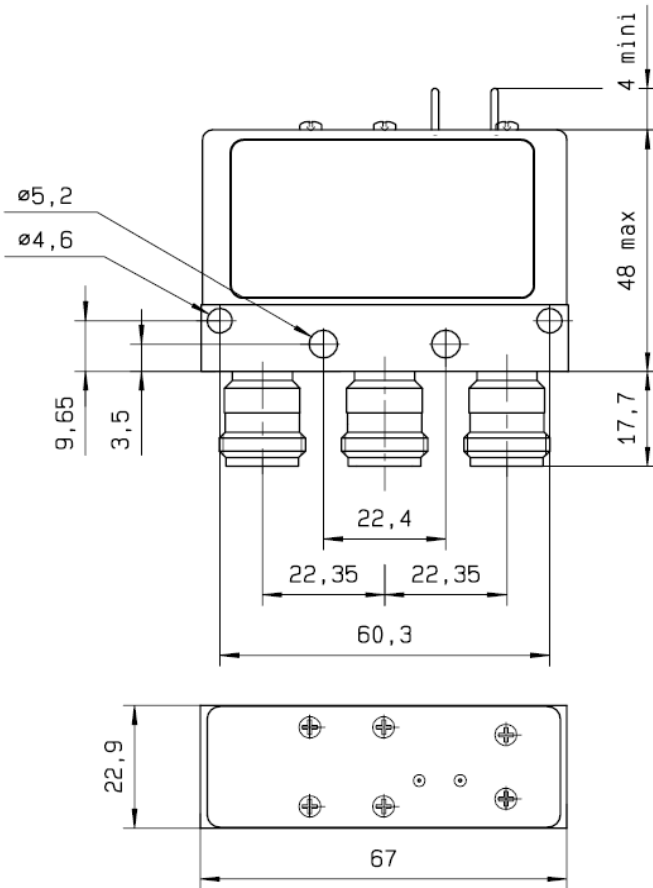

PAGE 1/2

ISSUE 24-11-16

SERIE : SPDT

PART NUMBER : R570012000

RF CHARACTERISTICS

Frequency range : **0 - 3 GHz**
 Impedance : **50 Ohms**

| Frequency (GHz) | DC - 1 | 1 - 2 | 2 - 3 |
|--------------------|----------------|----------------|----------------|
| VSWR max | 1.15 | 1.20 | 1.25 |
| Insertion loss max | 0.15 dB | 0.20 dB | 0.25 dB |
| Isolation min | 85 dB | 80 dB | 75 dB |
| Average power (*) | 700 W | 500 W | 400 W |

Connectors : **N female per MIL-C 39012**
 Life : **2.5 million cycles**
 Switching Time*** : **< 15 ms**
 Construction : **Splashproof**
 Weight : **< 185 g**

ENVIRONMENTAL CHARACTERISTICS

Operating temperature range : **-40°C to +85°C**
 Storage temperature range : **-55°C to +85°C**

(* Average power at 25°C per RF Path)

(** At 25° C ±10%)

(*** Nominal voltage ; 25° C)

PAGE 2/2

ISSUE 24-11-16

SERIE : SPDT

PART NUMBER : R570012000

DRAWING

LABEL

General tolerances : ±0.5 mm

SCHEMATIC DIAGRAM

Position Energized :

| Voltage | RF Continuity |
|--------------|---------------|
| De-energized | C ↔ NC |
| energized | C ↔ NO |

X-ON Electronics

Largest Supplier of Electrical and Electronic Components