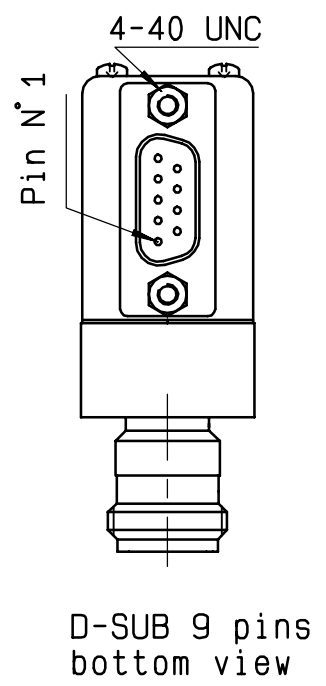

ELECTRICAL CHARACTERISTICS

ACTUATOR : LATCHING
 NOMINAL CURRENT AT 25° C (±10%) : 320 mA
 ACTUATOR VOLTAGE (Vcc) : 12V (10.2 to 13V) /NEGATIVE COMMON
 TERMINALS : male D-sub 9 pins (4-40 UNC nuts)

MECHANICAL CHARACTERISTICS

CONNECTORS : N fem. per MIL C 39012
 LIFE : 1.000.000 cycles
 SWITCHING TIME (nominal voltage;25° C) : < 15 ms
 CONSTRUCTION : splashproof
 WEIGHT : < 185 g

ENVIRONMENTAL CHARACTERISTICS

OPERATING TEMPERATURE RANGE (°C) : -40 , +85
 STORAGE TEMPERATURE RANGE (°C) : -55 , +85

(* : average power at 25° C)

4112-9212 This information is given as an indication. In the continual goal to improve our products, we reserve the right to make any modifications judged necessary

DRAWING

General tolerance: * 0,5 mm

SCHEMATIC DIAGRAM

Voltage	RF continuity
- C + 1	C ↔ 1
- C + 2	C ↔ 2

4113-9212 This information is given as an indication. In the continual goal to improve our products, we reserve the right to make any modifications judged necessary