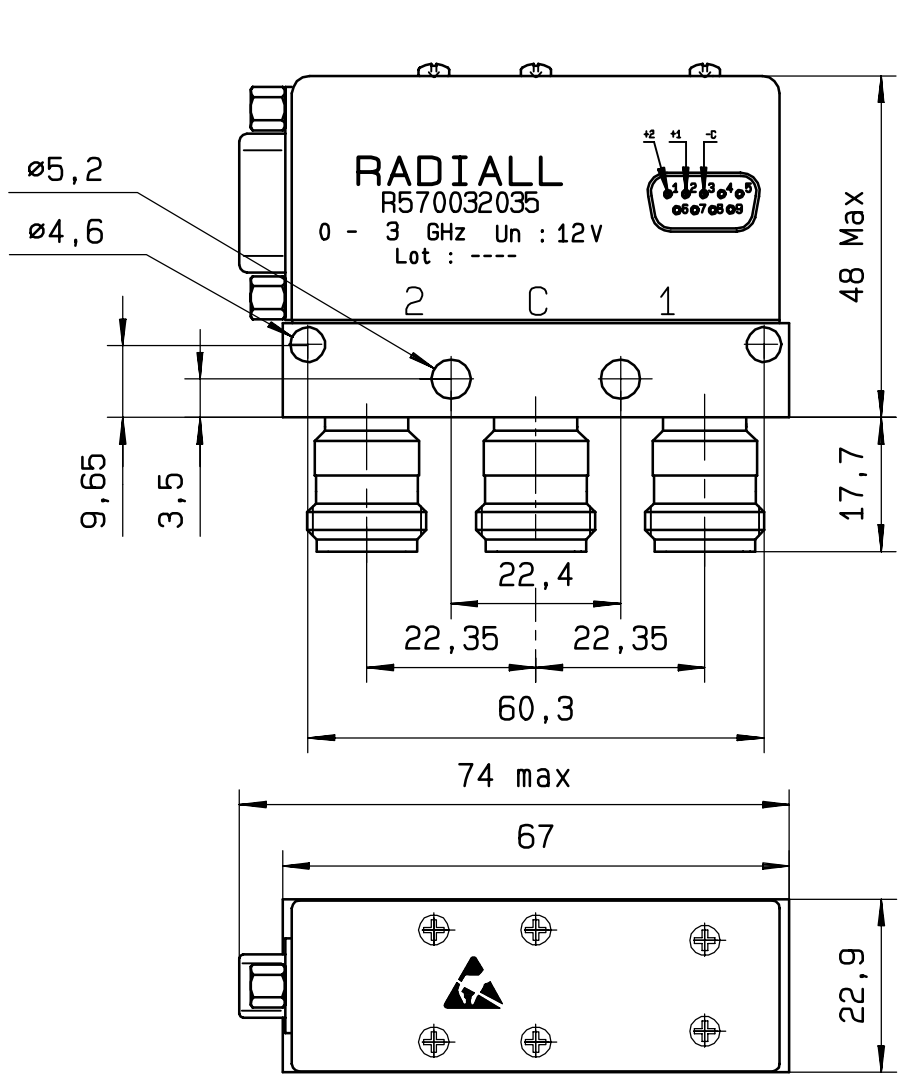

ELECTRICAL CHARACTERISTICS

ACTUATOR : LATCHING
 NOMINAL CURRENT AT 25° C (±10%) : 320 mA
 ACTUATOR VOLTAGE (Vcc) : 12V (10.2 to 13V) /NEGATIVE COMMON
 TERMINALS : male D-sub 9 pins (4-40 UNC nuts)

MECHANICAL CHARACTERISTICS

CONNECTORS : N fem. per MIL C 39012
 LIFE : 1.000.000 cycles
 SWITCHING TIME (nominal voltage;25° C) : < 15 ms
 CONSTRUCTION : splashproof
 WEIGHT : < 185 g

ENVIRONMENTAL CHARACTERISTICS

OPERATING TEMPERATURE RANGE (°C) : -40 , +85
 STORAGE TEMPERATURE RANGE (°C) : -55 , +85

(* : average power at 25° C)

4112-9212 This information is given as an indication. In the continual goal to improve our products, we reserve the right to make any modifications judged necessary

DRAWING

General tolerance: * 0,5 mm