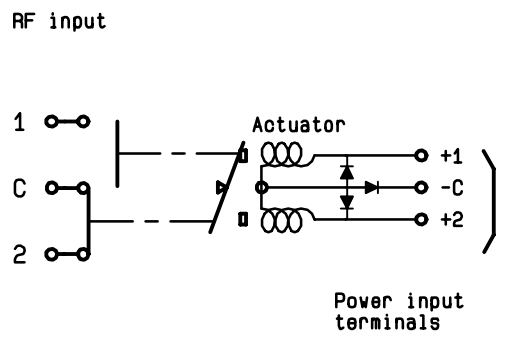

CONNECTORS : N fem. per MIL C 39012
 LIFE : 1.000.000 cycles
 SWITCHING TIME (nominal voltage;25° C) : < 15 ms
 CONSTRUCTION : splashproof
 WEIGHT : < 185 g

ENVIRONMENTAL CHARACTERISTICS

OPERATING TEMPERATURE RANGE (°C) : -40 , +85
 STORAGE TEMPERATURE RANGE (°C) : -55 , +85

(* : average power at 25° C)

4112-9212 This information is given as an indication. In the continual goal to improve our products, we reserve the right to make any modifications judged necessary

DRAWING

General tolerance: * 0,5 mm

SCHEMATIC DIAGRAM

Voltage	RF continuity
- C + 1	C ↔ 1
- C + 2	C ↔ 2

4113-9212 This information is given as an indication. In the continual goal to improve our products, we reserve the right to make any modifications judged necessary