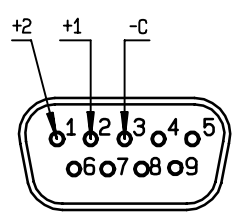

CONNECTORS : N fem. per MIL C 39012
 LIFE : 1.000.000 cycles
 SWITCHING TIME (nominal voltage;25° C) : < 15 ms
 CONSTRUCTION : splashproof
 WEIGHT : < 185 g

ENVIRONMENTAL CHARACTERISTICS

OPERATING TEMPERATURE RANGE (°C) : -40 , +85
 STORAGE TEMPERATURE RANGE (°C) : -55 , +85

(* : average power at 25° C)

4112-9212 This information is given as an indication. In the continual goal to improve our products, we reserve the right to make any modifications judged necessary

DRAWING

General tolerance: * 0,5 mm

SCHEMATIC DIAGRAM

Voltage	RF continuity
- C + 1	C ↔ 1
- C + 2	C ↔ 2

4113-9212 This information is given as an indication. In the continual goal to improve our products, we reserve the right to make any modifications judged necessary