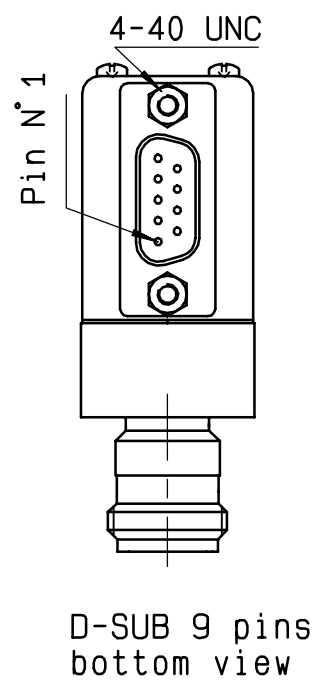

**ELECTRICAL CHARACTERISTICS**

ACTUATOR : LATCHING  
 NOMINAL CURRENT AT 25° C (±10%) : 125 mA  
 ACTUATOR VOLTAGE (Vcc) : 28V (24 to 30V) /NEGATIVE COMMON  
 TERMINALS : male D-sub 9 pins (4-40 UNC nuts)  
 SELF CUT-OFF TIME : 40 ms < CT < 120 ms

**MECHANICAL CHARACTERISTICS**

CONNECTORS : N fem. per MIL C 39012  
 LIFE : 1.000.000 cycles  
 SWITCHING TIME (nominal voltage;25° C) : < 15 ms  
 CONSTRUCTION : splashproof  
 WEIGHT : < 185 g

**ENVIRONMENTAL CHARACTERISTICS**

4112-9212

**DRAWING**

General tolerance: \* 0,5 mm

**SCHEMATIC DIAGRAM**

Voltage	RF continuity
- C + 1	C ↔ 1
- C + 2	C ↔ 2

4113-9212 This information is given as an indication. In the continual goal to improve our products, we reserve the right to make any modifications judged necessary