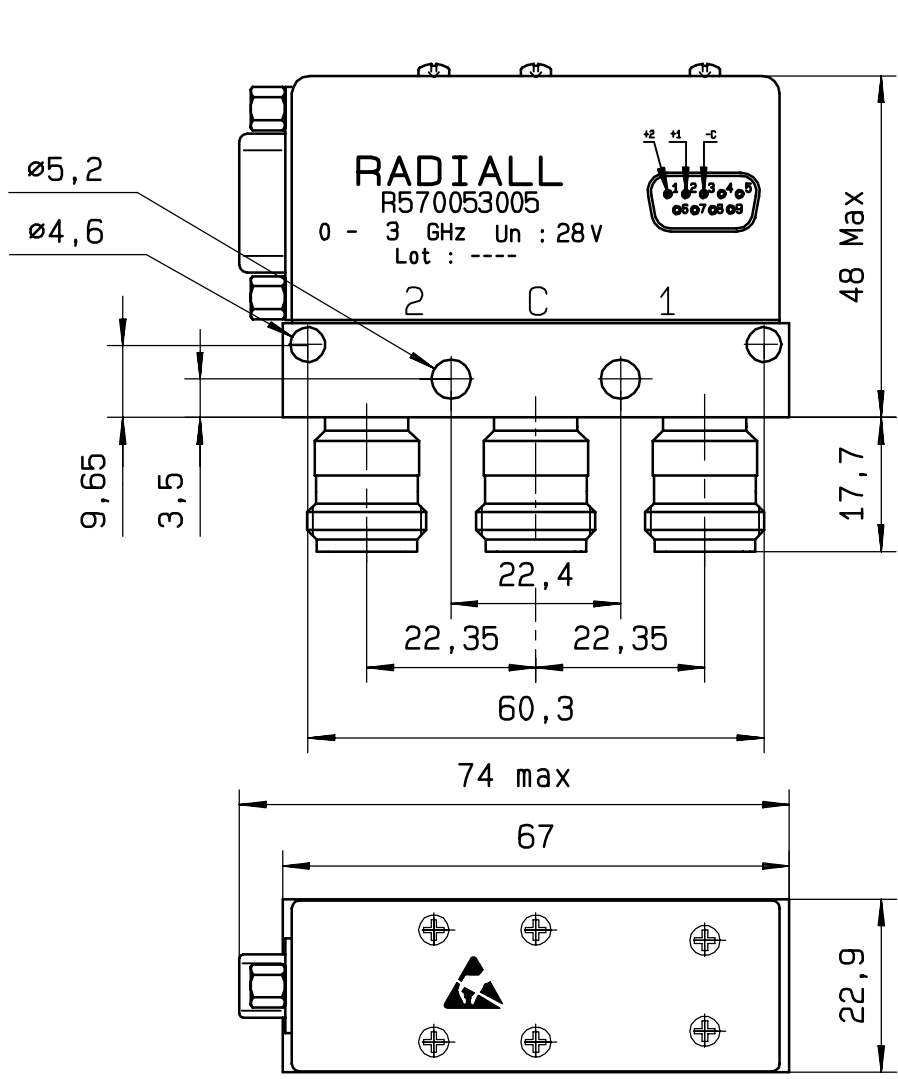

**ELECTRICAL CHARACTERISTICS**

ACTUATOR : LATCHING  
 NOMINAL CURRENT AT 25° C (±10%) : 125 mA  
 ACTUATOR VOLTAGE (Vcc) : 28V (24 to 30V) /NEGATIVE COMMON  
 TERMINALS : male D-sub 9 pins (4-40 UNC nuts)  
 SELF CUT-OFF TIME : 40 ms < CT < 120 ms

**MECHANICAL CHARACTERISTICS**

CONNECTORS : N fem. per MIL C 39012  
 LIFE : 1.000.000 cycles  
 SWITCHING TIME (nominal voltage;25° C) : < 15 ms  
 CONSTRUCTION : splashproof  
 WEIGHT : < 185 g

**ENVIRONMENTAL CHARACTERISTICS**

4112-9212

**DRAWING**

General tolerance: \* 0,5 mm

**SCHEMATIC DIAGRAM**

Voltage	RF continuity
- C + 1	C ↔ 1
- C + 2	C ↔ 2

4113-9212 This information is given as an indication. In the continual goal to improve our products, we reserve the right to make any modifications judged necessary