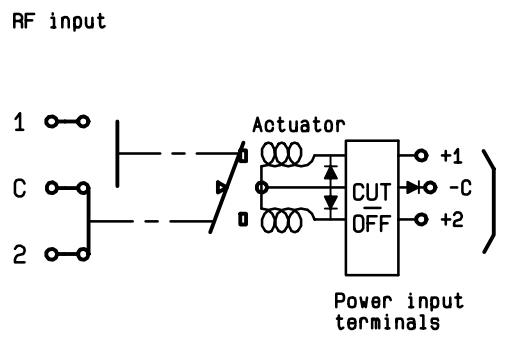

**ELECTRICAL CHARACTERISTICS**

ACTUATOR : LATCHING  
 NOMINAL CURRENT AT 25° C (±10%) : 125 mA  
 ACTUATOR VOLTAGE (Vcc) : 28V (24 to 30V) /NEGATIVE COMMON  
 TERMINALS : male D-sub 9 pins (4-40 UNC nuts)  
 SELF CUT-OFF TIME : 40 ms < CT < 120 ms

4112-9212

**DRAWING**

General tolerance: \* 0,5 mm

**SCHEMATIC DIAGRAM**

Voltage	RF continuity
- C + 1	C ↔ 1
- C + 2	C ↔ 2

4113-9212 This information is given as an indication. In the continual goal to improve our products, we reserve the right to make any modifications judged necessary