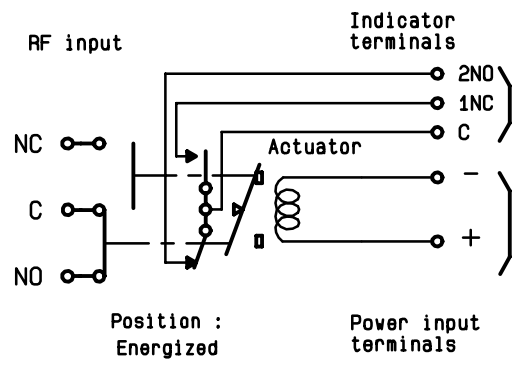

ELECTRICAL CHARACTERISTICS

ACTUATOR : FAILSAFE
 NOMINAL CURRENT AT 25° C (±10%) : 140 mA
 ACTUATOR VOLTAGE (Vcc) : 28V (24 to 30V)
 TERMINALS : solder pins (250 Deg.C max./30 sec)
 INDICATOR RATING : 1 W / 30 V / 100 mA

4112-9212

DRAWING

General tolerance: ± 0,5 mm

SCHEMATIC DIAGRAM

Voltage	RF continuity	Indicator
De-energized	C ↔ NC	C . 1NC
energized	C ↔ NO	C . 2NO

4113-9212 This information is given as an indication. In the continual goal to improve our products, we reserve the right to make any modifications judged necessary