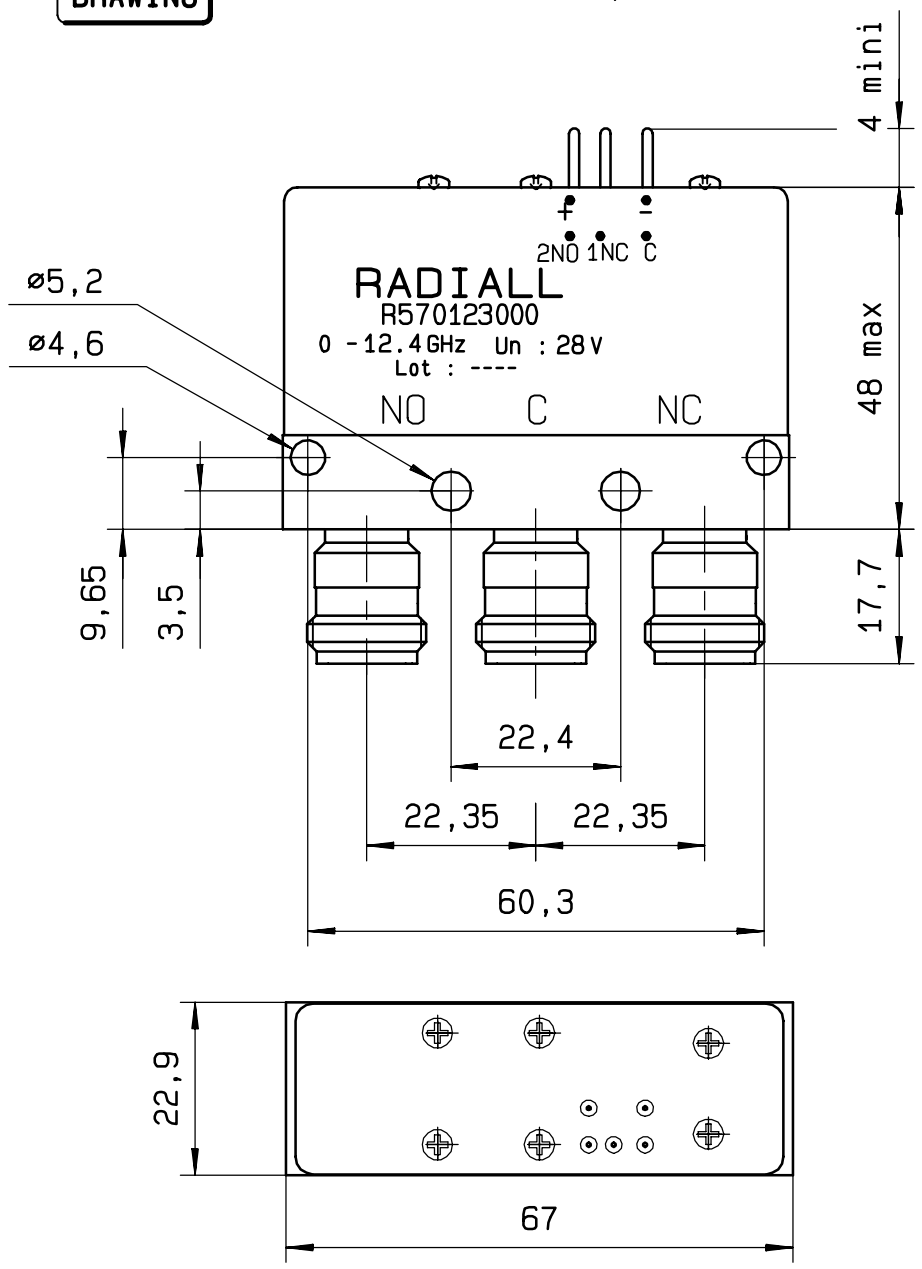

ELECTRICAL CHARACTERISTICS

ACTUATOR : FAILSAFE
 NOMINAL CURRENT AT 25° C (±10%) : 140 mA
 ACTUATOR VOLTAGE (Vcc) : 28V (24 to 30V)
 TERMINALS : solder pins (250 Deg.C max./30 sec)
 INDICATOR RATING : 1 W / 30 V / 100 mA

MECHANICAL CHARACTERISTICS

CONNECTORS : N fem. per MIL C 39012
 LIFE : 1.000.000 cycles
 SWITCHING TIME (nominal voltage;25° C) : < 15 ms
 CONSTRUCTION : splashproof
 WEIGHT : < 185 g

ENVIRONMENTAL CHARACTERISTICS

4112-9212

DRAWING

General tolerance: ± 0,5 mm

SCHEMATIC DIAGRAM

Voltage	RF continuity	Indicator
De-energized	C ↔ NC	C . 1NC
energized	C ↔ NO	C . 2NO

4113-9212 This information is given as an indication. In the continual goal to improve our products, we reserve the right to make any modifications judged necessary