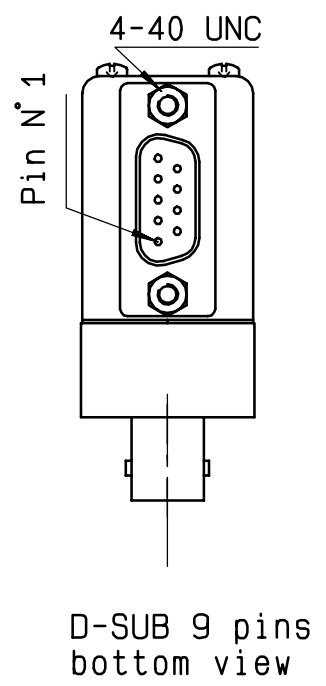

ELECTRICAL CHARACTERISTICS

ACTUATOR : FAILSAFE
 NOMINAL CURRENT AT 25° C (±10%) : 310 mA
 ACTUATOR VOLTAGE (Vcc) : 12V (10.2 to 13V)
 TERMINALS : male D-sub 9 pins (4-40 UNC nuts)

MECHANICAL CHARACTERISTICS

CONNECTORS : BNC fem. per MIL C 39012
 LIFE : 1.000.000 cycles
 SWITCHING TIME (nominal voltage; 25° C) : < 15 ms
 CONSTRUCTION : splashproof
 WEIGHT : < 185 g

ENVIRONMENTAL CHARACTERISTICS

OPERATING TEMPERATURE RANGE (°C) : -40 , +85
 STORAGE TEMPERATURE RANGE (°C) : -55 , +85

(* : average power at 25° C)

4112-9212 This information is given as an indication. In the continual goal to improve our products, we reserve the right to make any modifications judged necessary

DRAWING

General tolerance: * 0,5 mm

SCHEMATIC DIAGRAM

Voltage	RF continuity
De-energized	C ↔ NC
energized	C ↔ NO

4113-9212 This information is given as an indication. In the continual goal to improve our products, we reserve the right to make any modifications judged necessary