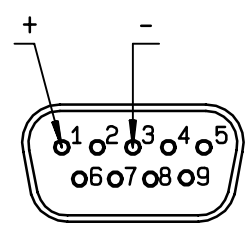

ELECTRICAL CHARACTERISTICS

ACTUATOR : FAILSAFE
 NOMINAL CURRENT AT 25° C (±10%) : 310 mA
 ACTUATOR VOLTAGE (Vcc) : 12V (10.2 to 13V)
 TERMINALS : male D-sub 9 pins (4-40 UNC nuts)

MECHANICAL CHARACTERISTICS

CONNECTORS : BNC fem. per MIL C 39012
 LIFE : 1.000.000 cycles
 SWITCHING TIME (nominal voltage; 25° C) : < 15 ms
 CONSTRUCTION : splashproof
 WEIGHT : < 185 g

ENVIRONMENTAL CHARACTERISTICS

OPERATING TEMPERATURE RANGE (°C) : -40 , +85
 STORAGE TEMPERATURE RANGE (°C) : -55 , +85

(* : average power at 25° C)

4112-9212 This information is given as an indication. In the continual goal to improve our products, we reserve the right to make any modifications judged necessary

DRAWING

General tolerance: * 0,5 mm

SCHEMATIC DIAGRAM

Voltage	RF continuity
De-energized	C ↔ NC
energized	C ↔ NO

4113-9212 This information is given as an indication. In the continual goal to improve our products, we reserve the right to make any modifications judged necessary