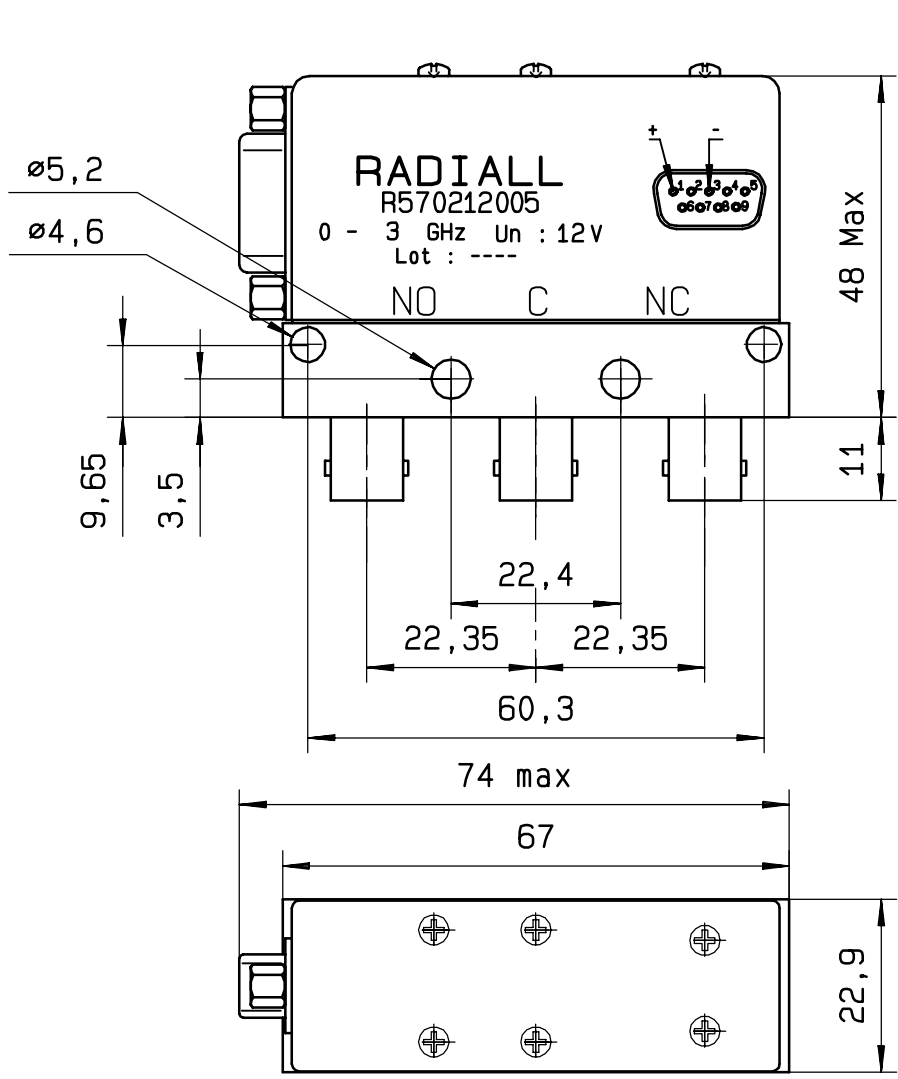

ELECTRICAL CHARACTERISTICS

ACTUATOR : FAILSAFE
 NOMINAL CURRENT AT 25° C (±10%) : 310 mA
 ACTUATOR VOLTAGE (Vcc) : 12V (10.2 to 13V)
 TERMINALS : male D-sub 9 pins (4-40 UNC nuts)

MECHANICAL CHARACTERISTICS

CONNECTORS : BNC fem. per MIL C 39012
 LIFE : 1.000.000 cycles
 SWITCHING TIME (nominal voltage; 25° C) : < 15 ms
 CONSTRUCTION : splashproof
 WEIGHT : < 185 g

ENVIRONMENTAL CHARACTERISTICS

OPERATING TEMPERATURE RANGE (°C) : -40 , +85
 STORAGE TEMPERATURE RANGE (°C) : -55 , +85

(* : average power at 25° C)

4112-9212 This information is given as an indication. In the continual goal to improve our products, we reserve the right to make any modifications judged necessary

DRAWING

General tolerance: * 0,5 mm