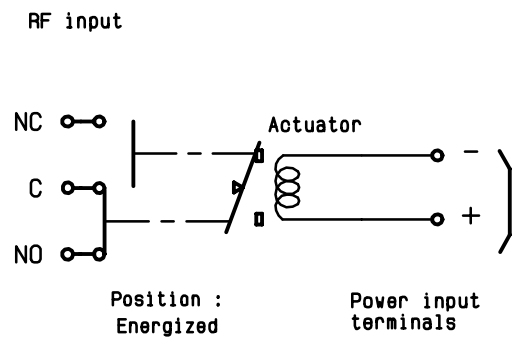

ELECTRICAL CHARACTERISTICS

ACTUATOR : FAILSAFE
 NOMINAL CURRENT AT 25° C (±10%) : 310 mA
 ACTUATOR VOLTAGE (Vcc) : 12V (10.2 to 13V)
 TERMINALS : male D-sub 9 pins (4-40 UNC nuts)

MECHANICAL CHARACTERISTICS

CONNECTORS : BNC fem. per MIL C 39012
 LIFE : 1.000.000 cycles
 SWITCHING TIME (nominal voltage; 25° C) : < 15 ms
 CONSTRUCTION : splashproof
 WEIGHT : < 185 g

ENVIRONMENTAL CHARACTERISTICS

OPERATING TEMPERATURE RANGE (°C) : -40 , +85
 STORAGE TEMPERATURE RANGE (°C) : -55 , +85

(* : average power at 25° C)

4112-9212 This information is given as an indication. In the continual goal to improve our products, we reserve the right to make any modifications judged necessary

DRAWING

General tolerance: * 0,5 mm

SCHEMATIC DIAGRAM

Voltage	RF continuity
De-energized	C ↔ NC
energized	C ↔ NO

4113-9212 This information is given as an indication. In the continual goal to improve our products, we reserve the right to make any modifications judged necessary