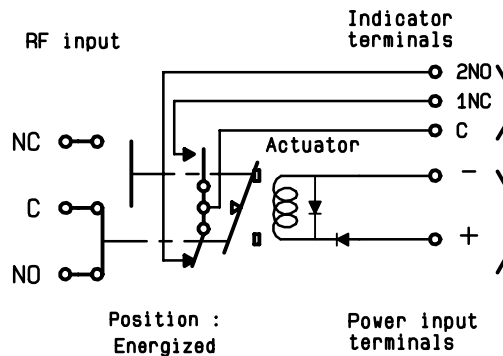

3 GHz SMA FAILSAFE S.P.D.T. SWITCH

OPTIONS : INDICATOR /SUPP.DIODES

R F CHARACTERISTICS

FREQUENCY RANGE : 0 - 3 GHz
IMPEDANCE : 50 Ohms

FREQUENCY (GHz)	0 - 3
V.S.W.R <=	1.10
INSERT. LOSS <=	0.15 dB
ISOLATION >=	80 dB
AVER. POWER (*)	240 W

ELECTRICAL CHARACTERISTICS

ACTUATOR : FAILSAFE
NOMINAL CURRENT AT 25° C (±10%) : 250 mA
ACTUATOR VOLTAGE (Vcc) : 12V (10.2 to 13V)
TERMINALS : solder pins (250° C max./30 sec.)
INDICATOR RATING : 1 W / 30 V / 100 mA

DRAWING

General tolerance: ± 0,5 mm

SCHEMATIC DIAGRAM

Voltage	RF continuity	Indicator
De-energized	C ↔ NC	C . 1NC
energized	C ↔ NO	C . 2NO

This information is given as an indication. In the continual goal to improve our products, we reserve the right to make any modifications judged necessary