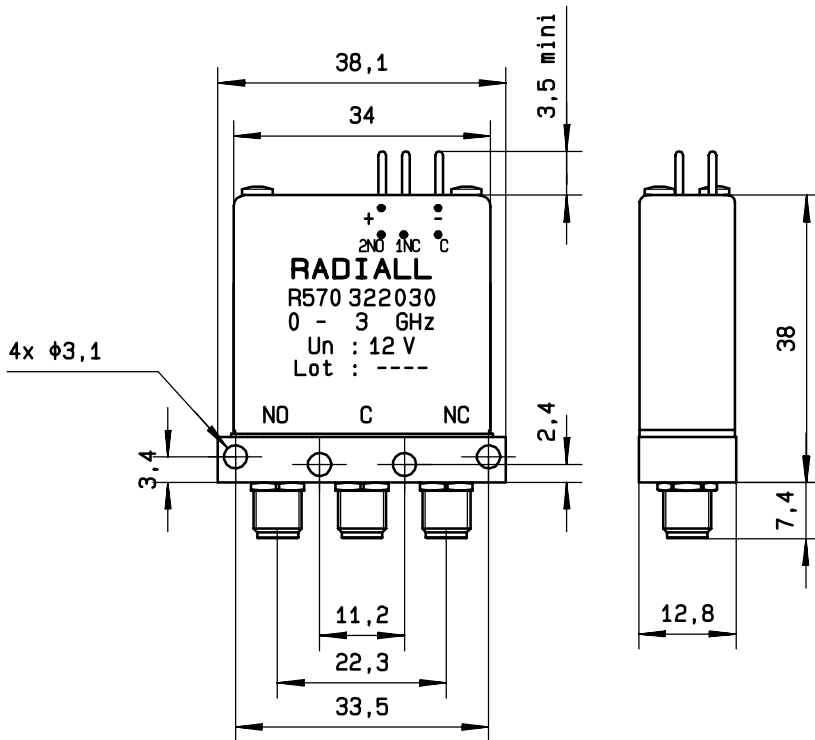

3 GHz SMA FAILSAFE S.P.D.T. SWITCH

OPTIONS : INDICATOR /SUPP.DIODES

R F CHARACTERISTICS

FREQUENCY RANGE : 0 - 3 GHz
IMPEDANCE : 50 Ohms

FREQUENCY (GHz)	0 - 3
V.S.W.R <=	1.10
INSERT. LOSS <=	0.15 dB
ISOLATION >=	80 dB
AVER. POWER (*)	240 W

ELECTRICAL CHARACTERISTICS

ACTUATOR : FAILSAFE
NOMINAL CURRENT AT 25° C (±10%) : 250 mA
ACTUATOR VOLTAGE (Vcc) : 12V (10.2 to 13V)
TERMINALS : solder pins (250° C max./30 sec.)
INDICATOR RATING : 1 W / 30 V / 100 mA

MECHANICAL CHARACTERISTICS

CONNECTORS : SMA fem. per MIL C 39012
LIFE : 10.000000 cycles
SWITCHING TIME (nominal voltage;25° C) : < 10 ms
CONSTRUCTION : splashproof
WEIGHT : < 45 g

ENVIRONMENTAL CHARACTERISTICS

DRAWING

General tolerance: ± 0,5 mm

SCHEMATIC DIAGRAM

Voltage	RF continuity	Indicator
De-energized	C ↔ NC	C . 1NC
energized	C ↔ NO	C . 2NO

This information is given as an indication. In the continual goal to improve our products, we reserve the right to make any modifications judged necessary