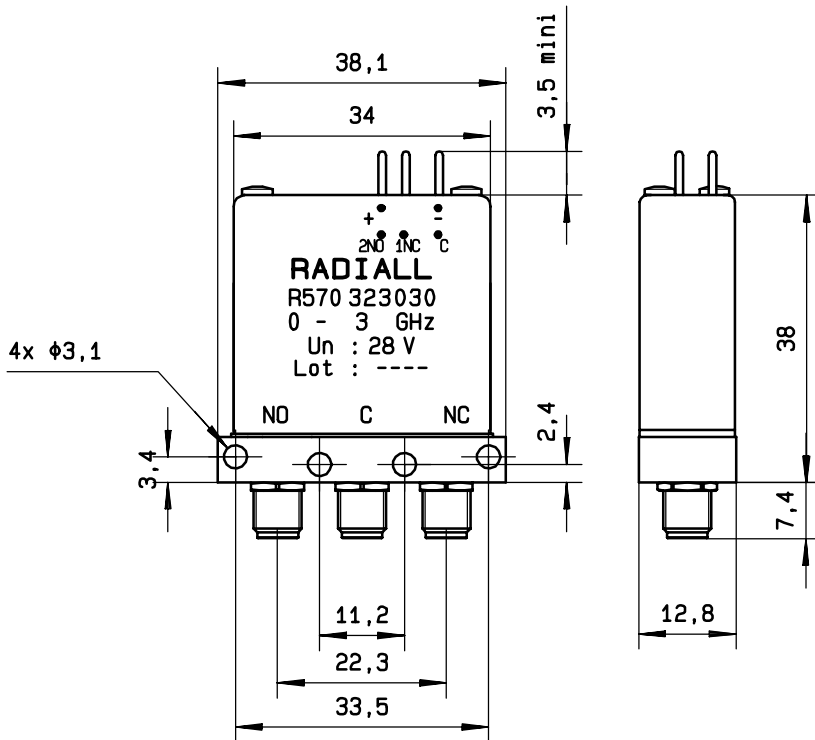

3 GHz SMA FAILSAFE S.P.D.T. SWITCH

OPTIONS : INDICATOR /SUPP.DIODES

R F CHARACTERISTICS

FREQUENCY RANGE : 0 - 3 GHz
IMPEDANCE : 50 Ohms

FREQUENCY (GHz)	0 - 3
V.S.W.R <=	1.10
INSERT. LOSS <=	0.15 dB
ISOLATION >=	80 dB
AVER. POWER (*)	240 W

ELECTRICAL CHARACTERISTICS

ACTUATOR : FAILSAFE
NOMINAL CURRENT AT 25° C (±10%) : 102 mA
ACTUATOR VOLTAGE (Vcc) : 28V (24 to 30V)
TERMINALS : solder pins (250° C max./30 sec.)
INDICATOR RATING : 1 W / 30 V / 100 mA

MECHANICAL CHARACTERISTICS

CONNECTORS : SMA fem. per MIL C 39012
LIFE : 10.000000 cycles
SWITCHING TIME (nominal voltage;25° C) : < 10 ms
CONSTRUCTION : splashproof
WEIGHT : < 45 g

ENVIRONMENTAL CHARACTERISTICS

DRAWING

General tolerance: ± 0,5 mm

SCHEMATIC DIAGRAM

Voltage	RF continuity	Indicator
De-energized	C ↔ NC	C . 1NC
energized	C ↔ NO	C . 2NO

4113-9212 This information is given as an indication. In the continual goal to improve our products, we reserve the right to make any modifications judged necessary