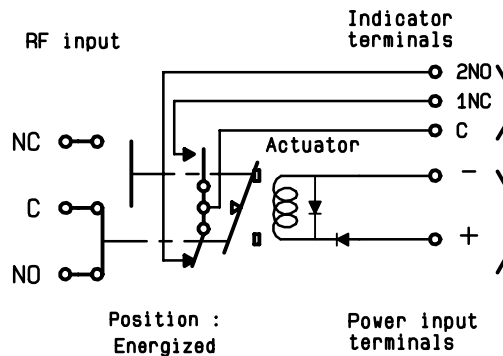

3 GHz SMA FAILSAFE S.P.D.T. SWITCH

OPTIONS : INDICATOR /SUPP.DIODES

R F CHARACTERISTICS

FREQUENCY RANGE : 0 - 3 GHz
IMPEDANCE : 50 Ohms

FREQUENCY (GHz)	0 - 3
V.S.W.R <=	1.10
INSERT. LOSS <=	0.15 dB
ISOLATION >=	80 dB
AVER. POWER (*)	240 W

ELECTRICAL CHARACTERISTICS

ACTUATOR : FAILSAFE
NOMINAL CURRENT AT 25° C (±10%) : 102 mA
ACTUATOR VOLTAGE (Vcc) : 28V (24 to 30V)
TERMINALS : solder pins (250° C max./30 sec.)
INDICATOR RATING : 1 W / 30 V / 100 mA

DRAWING

General tolerance: ± 0,5 mm

SCHEMATIC DIAGRAM

Voltage	RF continuity	Indicator
De-energized	C ↔ NC	C . 1NC
energized	C ↔ NO	C . 2NO

4113-9212 This information is given as an indication. In the continual goal to improve our products, we reserve the right to make any modifications judged necessary