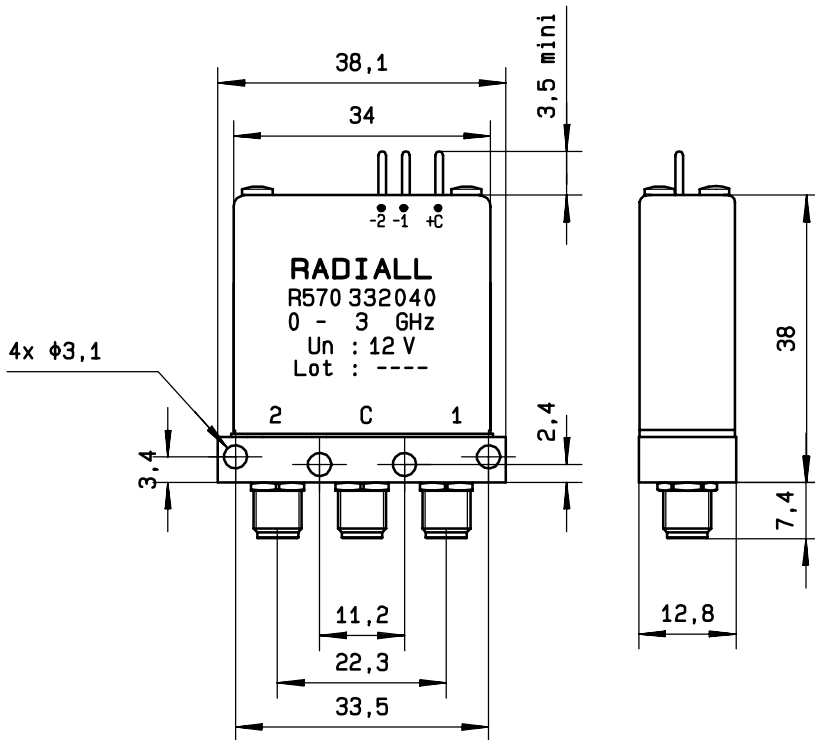

DRAWING

General tolerance: ± 0,5 mm