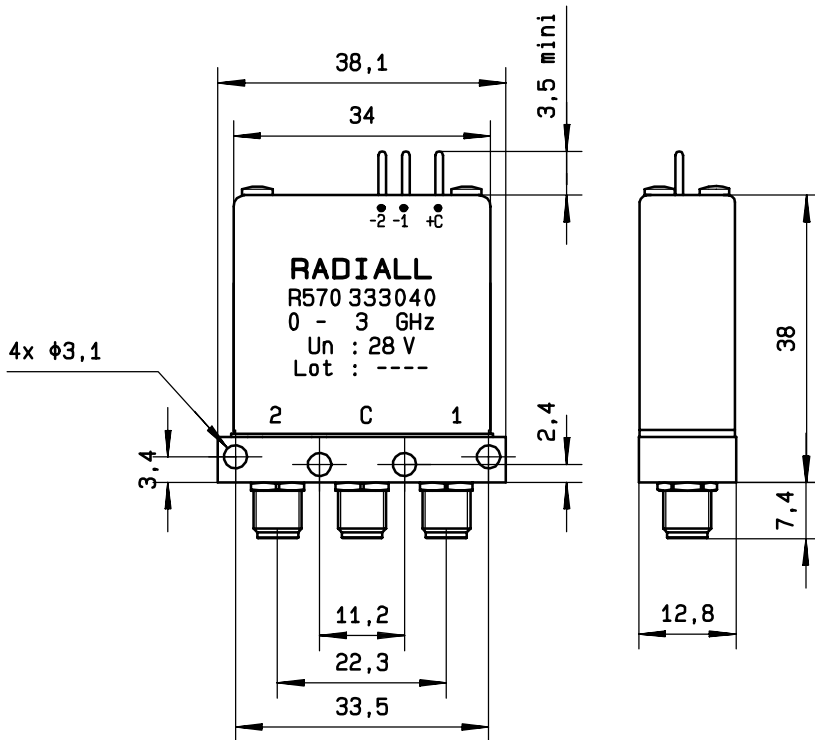

**ELECTRICAL CHARACTERISTICS**

ACTUATOR : LATCHING  
NOMINAL CURRENT AT 25° C (±10%) : 80 mA  
ACTUATOR VOLTAGE (Vcc) : 28V (24 to 30V) / POSITIVE COMMON  
TERMINALS : solder pins (250° C max./30 sec.)

**MECHANICAL CHARACTERISTICS**

CONNECTORS : SMA fem. per MIL C 39012  
LIFE : 10.000000 cycles  
SWITCHING TIME (nominal voltage;25° C) : < 10 ms  
CONSTRUCTION : splashproof  
WEIGHT : < 45 g

**ENVIRONMENTAL CHARACTERISTICS**

**DRAWING**

General tolerance:  $\pm 0,5$  mm

**SCHEMATIC DIAGRAM**

Voltage	RF continuity
+ C - 1	C $\leftrightarrow$ 1
+ C - 2	C $\leftrightarrow$ 2

RF input

4113-9212 This information is given as an indication. In the continual goal to improve our products, we reserve the right to make any modifications judged necessary