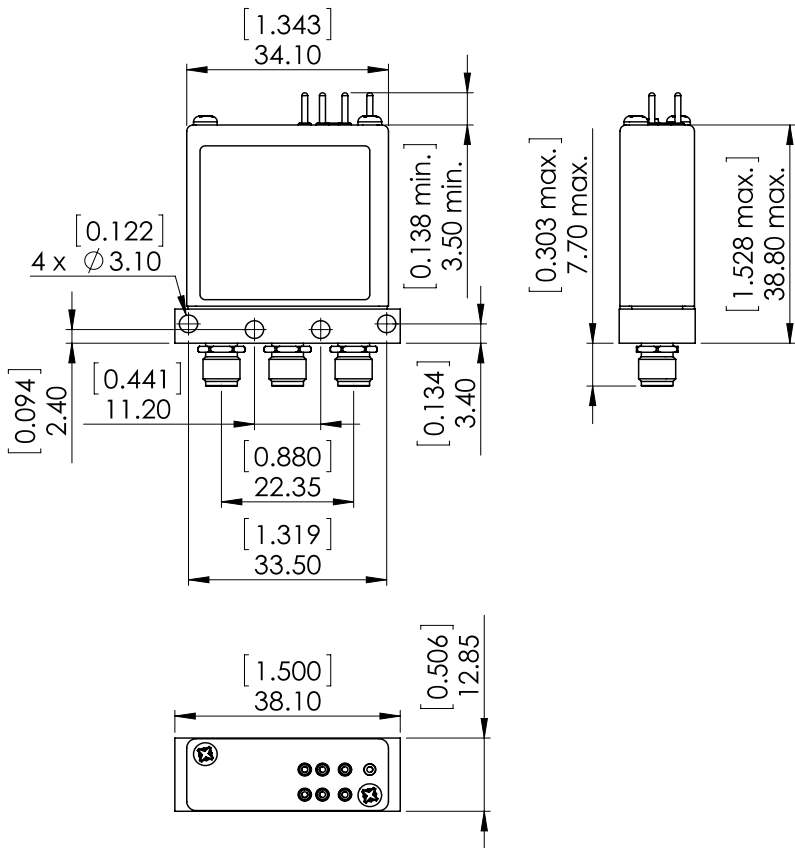

ELECTRICAL CHARACTERISTICS

Actuator : **LATCHING**
 Nominal current ** : **210 mA**
 Actuator voltage (Vcc) : **12V (10.2 to 13V)**
 Terminals : **solder pins (250°C max. / 30 sec.)**
 Indicator rating : **1 W / 30 V / 100 mA**
 TTL inputs (E) - High level : **2.2 to 5.5 V / 800µA at 5.5 V**
 - Low level : **0 to 0.8 V / 20µA at 0.8 V**

MECHANICAL CHARACTERISTICS

Connectors : **SMA female per MIL-C 39012**
 Life : **10 million cycles**
 Switching Time*** : **< 10 ms**
 Construction : **Splashproof**
 Weight : **< 45 g**

ENVIRONMENTAL CHARACTERISTICS

Operating temperature range : **-40°C to +85°C**
 Storage temperature range : **-55°C to +85°C**

(* Average power at 25°C per RF Path)

(** At 25° C ±10%)

(*** Nominal voltage ; 25° C)

PAGE 2/2	ISSUE 09-03-21	SERIE : SPDT	PART NUMBER : R570342100
----------	----------------	--------------	--------------------------

DRAWING

General tolerances : ±0,5 mm [0,02 in]

SCHEMATIC DIAGRAM

TTL input	RF Continuity	Ind.
E1=1 / E2=0	C ↔ 1	C.1
E1=0 / E2=1	C ↔ 2	C.2
E1=0 / E2=0	Memory	-
E1=1 / E2=1	Forbidden	-

X-ON Electronics

Largest Supplier of Electrical and Electronic Components