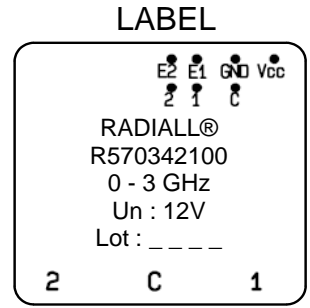

ELECTRICAL CHARACTERISTICS

Actuator : **LATCHING**
 Nominal current ** : **210 mA**
 Actuator voltage (Vcc) : **12V (10.2 to 13V)**
 Terminals : **solder pins (250°C max. / 30 sec.)**
 Indicator rating : **1 W / 30 V / 100 mA**
 TTL inputs (E) - High level : **2.2 to 5.5 V / 800µA at 5.5 V**
 - Low level : **0 to 0.8 V / 20µA at 0.8 V**

Operating temperature range : **-40°C to +85°C**
 Storage temperature range : **-55°C to +85°C**

(* Average power at 25°C per RF Path)

(** At 25° C ±10%)

(*** Nominal voltage ; 25° C)

PAGE 2/2	ISSUE 09-03-21	SERIE : SPDT	PART NUMBER : R570342100
----------	----------------	--------------	--------------------------

DRAWING

General tolerances : ±0,5 mm [0,02 in]

SCHEMATIC DIAGRAM

TTL input	RF Continuity	Ind.
E1=1 / E2=0	C ↔ 1	C.1
E1=0 / E2=1	C ↔ 2	C.2
E1=0 / E2=0	Memory	-
E1=1 / E2=1	Forbidden	-

X-ON Electronics

Largest Supplier of Electrical and Electronic Components