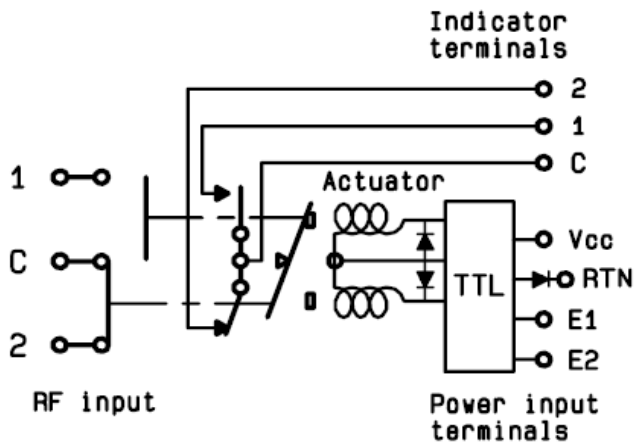

ELECTRICAL CHARACTERISTICS

Actuator : **LATCHING**
 Nominal current ** : **210 mA**
 Actuator voltage (Vcc) : **12V (10.2 to 13V)**
 Terminals : **solder pins (250°C max. / 30 sec.)**
 Indicator rating : **1 W / 30 V / 100 mA**
 TTL inputs (E) - High level : **2.2 to 5.5 V / 800µA at 5.5 V**
 - Low level : **0 to 0.8 V / 20µA at 0.8 V**

MECHANICAL CHARACTERISTICS

Connectors : **SMA female per MIL-C 39012**
 Life : **10 million cycles**
 Switching Time*** : **< 10 ms**
 Construction : **Splashproof**
 Weight : **< 45 g**

ENVIRONMENTAL CHARACTERISTICS

Operating temperature range : **-40°C to +85°C**
 Storage temperature range : **-55°C to +85°C**

(* Average power at 25°C per RF Path)

(** At 25° C ±10%)

(*** Nominal voltage ; 25° C)

PAGE 2/2	ISSUE 09-03-21	SERIE : SPDT	PART NUMBER : R570342100
----------	----------------	--------------	--------------------------

DRAWING

General tolerances : ±0,5 mm [0,02 in]

SCHEMATIC DIAGRAM

TTL input	RF Continuity	Ind.
E1=1 / E2=0	C ↔ 1	C.1
E1=0 / E2=1	C ↔ 2	C.2
E1=0 / E2=0	Memory	-
E1=1 / E2=1	Forbidden	-

X-ON Electronics

Largest Supplier of Electrical and Electronic Components