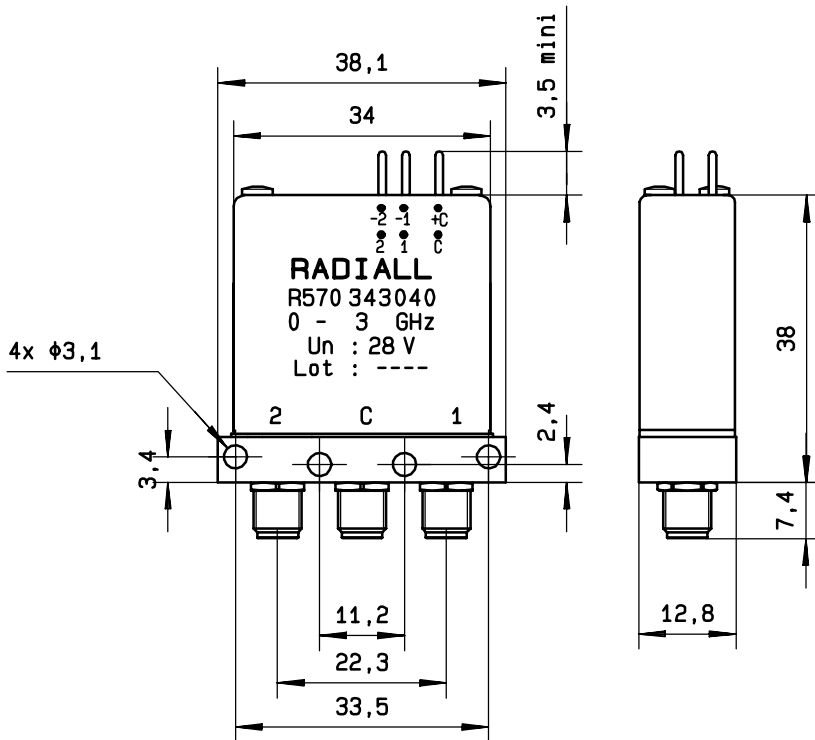

DRAWING

General tolerance: $\pm 0,5$ mm