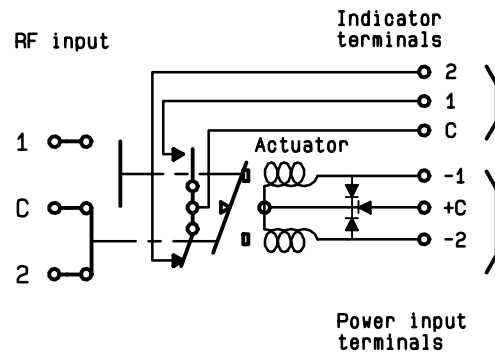

ELECTRICAL CHARACTERISTICS

ACTUATOR : LATCHING
 NOMINAL CURRENT AT 25° C (±10%) : 80 mA
 ACTUATOR VOLTAGE (Vcc) : 28V (24 to 30V) / POSITIVE COMMON
 TERMINALS : solder pins (250° C max./30 sec.)
 INDICATOR RATING : 1 W / 30 V / 100 mA

DRAWING

General tolerance: $\pm 0,5$ mm

SCHEMATIC DIAGRAM

Voltage	RF continuity	Indicator
+ C - 1	C \leftrightarrow 1	C . 1
+ C - 2	C \leftrightarrow 2	C . 2

4113-9212 This information is given as an indication. In the continual goal to improve our products, we reserve the right to make any modifications judged necessary