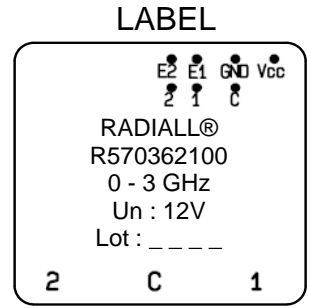

PAGE 2/2	ISSUE 10-07-19	SERIE : SPDT	PART NUMBER : R570362100

DRAWING

General tolerances : ±0,5 mm [0,02 in]