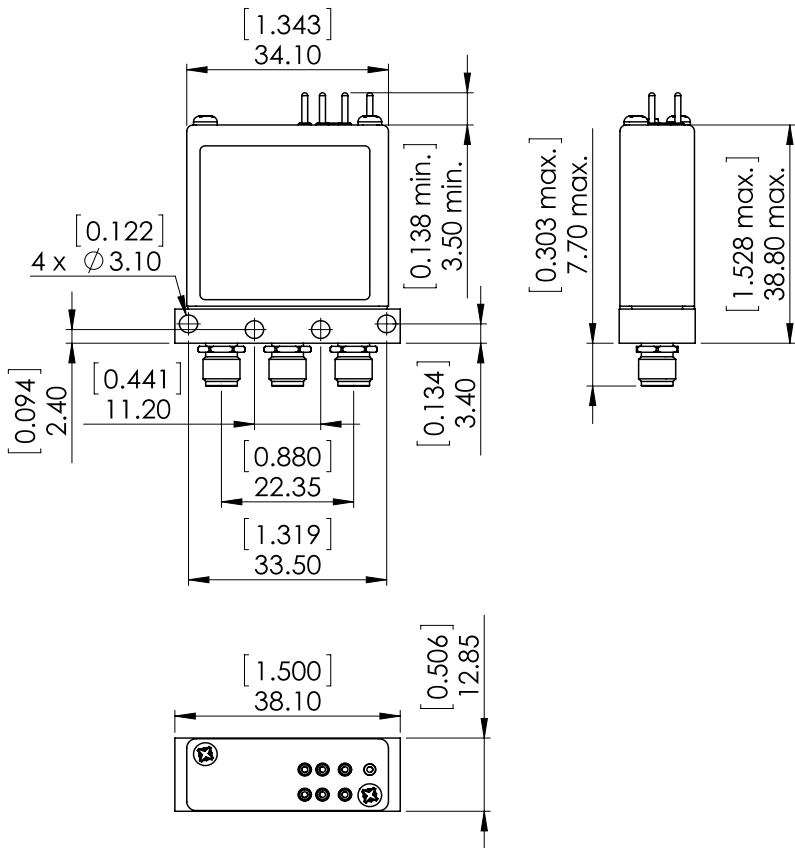

PAGE 1/2

ISSUE 10-07-19

SERIE : SPDT

PART NUMBER : R570362100

RF CHARACTERISTICS

Frequency range : **0 - 3 GHz**
Impedance : **50 Ohms**

Frequency (GHz)	DC - 3
VSWR max	1.10
Insertion loss max	0.15 dB
Isolation min	80 dB
Average power (*)	240 W

ELECTRICAL CHARACTERISTICS

Actuator : **LATCHING**
Nominal current ** : **210 mA**
Actuator voltage (Vcc) : **12V (10.2 to 13V)**
Terminals : **solder pins (250°C max. / 30 sec.)**
Indicator rating : **1 W / 30 V / 100 mA**
Self cut-off time : **40 ms < CT < 120 ms**
TTL inputs (E) - High level : **2.2 to 5.5 V / 800µA at 5.5 V**
- Low level : **0 to 0.8 V / 20µA at 0.8 V**

MECHANICAL CHARACTERISTICS

Connectors : **SMA female per MIL-C 39012**
Life : **10 million cycles**
Switching Time*** : **< 10 ms**
Construction : **Splashproof**
Weight : **< 45 g**

ENVIRONMENTAL CHARACTERISTICS

DRAWING

General tolerances : ±0,5 mm [0,02 in]

SCHEMATIC DIAGRAM

TTL input	RF Continuity	Ind.
E1=1 / E2=0	C ↔ 1	C.1
E1=0 / E2=1	C ↔ 2	C.2
E1=0 / E2=0	Memory	-
E1=1 / E2=1	Forbidden	-

X-ON Electronics

Largest Supplier of Electrical and Electronic Components