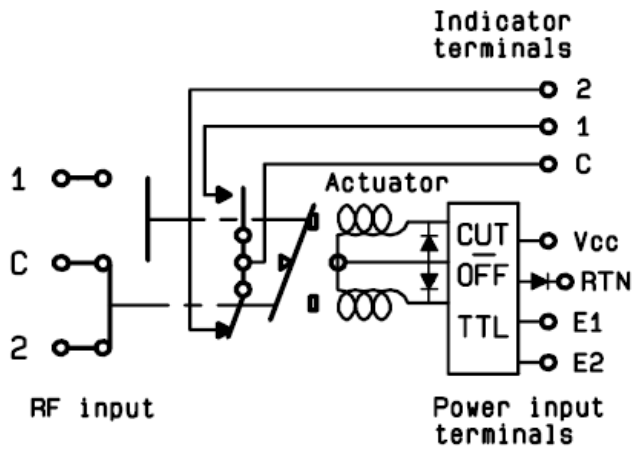

ELECTRICAL CHARACTERISTICS

Actuator : **LATCHING**
Nominal current ** : **210 mA**
Actuator voltage (Vcc) : **12V (10.2 to 13V)**
Terminals : **solder pins (250°C max. / 30 sec.)**
Indicator rating : **1 W / 30 V / 100 mA**
Self cut-off time : **40 ms < CT < 120 ms**
TTL inputs (E) - High level : **2.2 to 5.5 V / 800µA at 5.5 V**
- Low level : **0 to 0.8 V / 20µA at 0.8 V**

MECHANICAL CHARACTERISTICS

Connectors : **SMA female per MIL-C 39012**
Life : **10 million cycles**
Switching Time*** : **< 10 ms**
Construction : **Splashproof**
Weight : **< 45 g**

ENVIRONMENTAL CHARACTERISTICS

Operating temperature range : **-40°C to +85°C**
Storage temperature range : **-55°C to +85°C**

(* Average power at 25°C per RF Path)
(** At 25° C ±10%)
(*** Nominal voltage ; 25° C)

PAGE 2/2	ISSUE 10-07-19	SERIE : SPDT	PART NUMBER : R570362100
----------	----------------	--------------	--------------------------

DRAWING

General tolerances : ±0,5 mm [0,02 in]

SCHEMATIC DIAGRAM

TTL input	RF Continuity	Ind.
E1=1 / E2=0	C ↔ 1	C.1
E1=0 / E2=1	C ↔ 2	C.2
E1=0 / E2=0	Memory	-
E1=1 / E2=1	Forbidden	-

X-ON Electronics

Largest Supplier of Electrical and Electronic Components