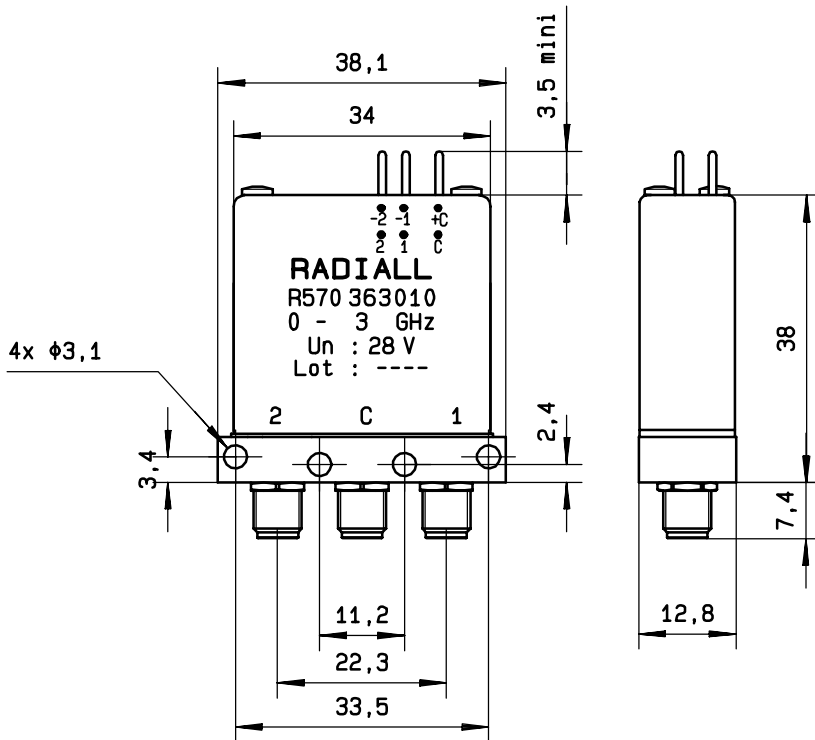

**3 GHz SMA LATCHING S.P.D.T. SWITCH**

OPTIONS : INDICATOR /SELF CUT-OFF

**R F CHARACTERISTICS**

FREQUENCY RANGE : 0 - 3 GHz  
 IMPEDANCE : 50 Ohms

FREQUENCY (GHz)	0 - 3
V.S.W.R <=	1.10
INSERT. LOSS <=	0.15 dB
ISOLATION >=	80 dB
AVER. POWER (*)	240 W

**ELECTRICAL CHARACTERISTICS**

ACTUATOR : LATCHING  
 NOMINAL CURRENT AT 25° C (±10%) : 80 mA  
 ACTUATOR VOLTAGE (Vcc) : 28V (24 to 30V) / POSITIVE COMMON  
 TERMINALS : solder pins (250° C max./30 sec.)  
 INDICATOR RATING : 1 W / 30 V / 100 mA  
 SELF CUT-OFF TIME : 40 ms < CT < 120 ms

**MECHANICAL CHARACTERISTICS**

CONNECTORS : SMA fem. per MIL C 39012  
 LIFE : 10.000000 cycles  
 SWITCHING TIME (nominal voltage;25° C) : < 10 ms  
 CONSTRUCTION : splashproof  
 WEIGHT : < 45 g

**ENVIRONMENTAL CHARACTERISTICS**

**DRAWING**

General tolerance:  $\pm 0,5$  mm

**SCHEMATIC DIAGRAM**

Voltage	RF continuity	Indicator
+ C - 1	C $\leftrightarrow$ 1	C . 1
+ C - 2	C $\leftrightarrow$ 2	C . 2

4113-9212 This information is given as an indication. In the continual goal to improve our products, we reserve the right to make any modifications judged necessary