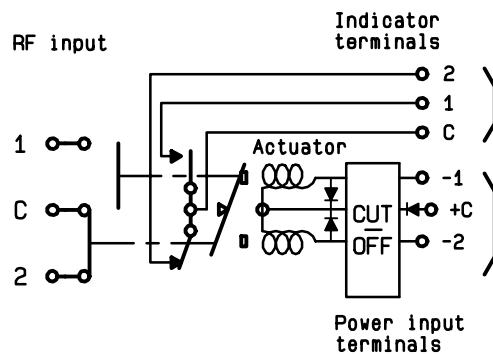

**3 GHz SMA LATCHING S.P.D.T. SWITCH**

OPTIONS : INDICATOR /SELF CUT-OFF

**R F CHARACTERISTICS**

FREQUENCY RANGE : 0 - 3 GHz  
 IMPEDANCE : 50 Ohms

FREQUENCY (GHz)	0 - 3
V.S.W.R <=	1.10
INSERT. LOSS <=	0.15 dB
ISOLATION >=	80 dB
AVER. POWER (*)	240 W

**ELECTRICAL CHARACTERISTICS**

ACTUATOR : LATCHING  
 NOMINAL CURRENT AT 25° C (±10%) : 80 mA  
 ACTUATOR VOLTAGE (Vcc) : 28V (24 to 30V) / POSITIVE COMMON  
 TERMINALS : solder pins (250° C max./30 sec.)  
 INDICATOR RATING : 1 W / 30 V / 100 mA  
 SELF CUT-OFF TIME : 40 ms < CT < 120 ms

**DRAWING**

General tolerance:  $\pm 0,5$  mm

**SCHEMATIC DIAGRAM**

Voltage	RF continuity	Indicator
+ C - 1	C $\leftrightarrow$ 1	C . 1
+ C - 2	C $\leftrightarrow$ 2	C . 2

4113-9212 This information is given as an indication. In the continual goal to improve our products, we reserve the right to make any modifications judged necessary