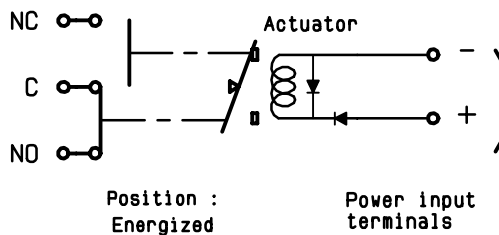

**ELECTRICAL CHARACTERISTICS**

ACTUATOR : FAILSAFE  
 NOMINAL CURRENT AT 25° C (±10%) : 250 mA  
 ACTUATOR VOLTAGE (Vcc) : 12V (10.2 to 13V)  
 TERMINALS : solder pins (250° C max./30 sec.)

**MECHANICAL CHARACTERISTICS**

CONNECTORS : SMA fem. per MIL C 39012  
 LIFE : 10.000000 cycles  
 SWITCHING TIME (nominal voltage;25° C) : < 10 ms  
 CONSTRUCTION : splashproof  
 WEIGHT : < 45 g

**ENVIRONMENTAL CHARACTERISTICS**

OPERATING TEMPERATURE RANGE (°C) : -40 , +85  
 STORAGE TEMPERATURE RANGE (°C) : -55 , +85

(\* : average power at 25° C)

This information is given as an indication. In the continual goal to improve our products, we reserve the right to make any modifications judged necessary

4112-9212

**DRAWING**

General tolerance:  $\pm 0,5$  mm

**SCHEMATIC DIAGRAM**

Voltage	RF continuity
De-energized	C $\leftrightarrow$ NC
energized	C $\leftrightarrow$ NO

RF input

4113-9212 This information is given as an indication. In the continual goal to improve our products, we reserve the right to make any modifications judged necessary