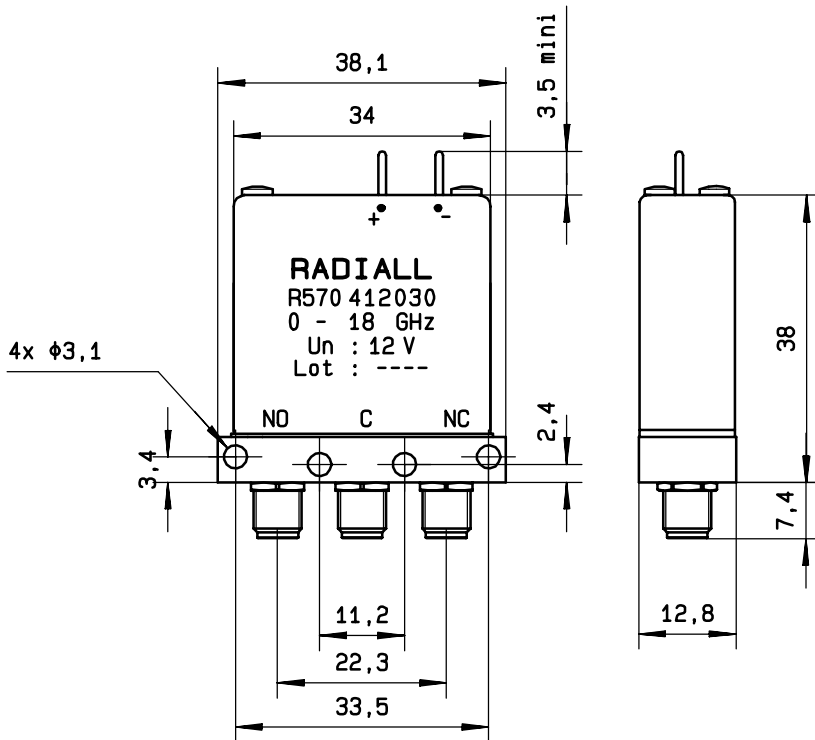

**ELECTRICAL CHARACTERISTICS**

ACTUATOR : FAILSAFE  
 NOMINAL CURRENT AT 25° C (±10%) : 250 mA  
 ACTUATOR VOLTAGE (Vcc) : 12V (10.2 to 13V)  
 TERMINALS : solder pins (250° C max./30 sec.)

**MECHANICAL CHARACTERISTICS**

CONNECTORS : SMA fem. per MIL C 39012  
 LIFE : 10.000000 cycles  
 SWITCHING TIME (nominal voltage;25° C) : < 10 ms  
 CONSTRUCTION : splashproof  
 WEIGHT : < 45 g

**ENVIRONMENTAL CHARACTERISTICS**

OPERATING TEMPERATURE RANGE (°C) : -40 , +85  
 STORAGE TEMPERATURE RANGE (°C) : -55 , +85

(\* : average power at 25° C)

This information is given as an indication. In the continual goal to improve our products, we reserve the right to make any modifications judged necessary

4112-9212

**DRAWING**

General tolerance:  $\pm 0,5$  mm

**SCHEMATIC DIAGRAM**

Voltage	RF continuity
De-energized	C $\leftrightarrow$ NC
energized	C $\leftrightarrow$ NO

RF input

4113-9212 This information is given as an indication. In the continual goal to improve our products, we reserve the right to make any modifications judged necessary