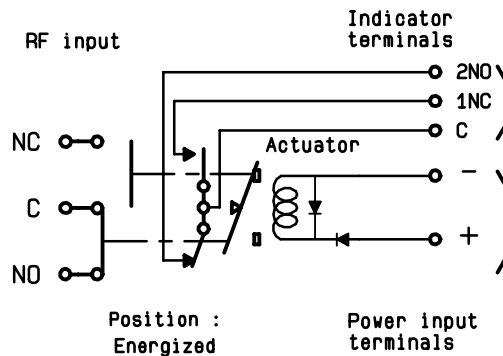

**18 GHz SMA FAILSAFE S.P.D.T. SWITCH**

OPTIONS : INDICATOR /SUPP.DIODES

**R F CHARACTERISTICS**

FREQUENCY RANGE : 0 - 18 GHz  
 IMPEDANCE : 50 Ohms

FREQUENCY (GHz)	0 - 3	3 - 8	8 -12.4	12.4- 18
V.S.W.R <=	1.10	1.20	1.20	1.40
INSERT. LOSS <=	0.15 dB	0.20 dB	0.25 dB	0.35 dB
ISOLATION >=	80 dB	75 dB	65 dB	60 dB
AVER. POWER (*)	240 W	150 W	120 W	100 W

**ELECTRICAL CHARACTERISTICS**

ACTUATOR : FAILSAFE  
 NOMINAL CURRENT AT 25° C (±10%) : 250 mA  
 ACTUATOR VOLTAGE (Vcc) : 12V (10.2 to 13V)  
 TERMINALS : solder pins (250° C max./30 sec.)  
 INDICATOR RATING : 1 W / 30 V / 100 mA

4112-9212

**DRAWING**

General tolerance:  $\pm 0,5$  mm

**SCHEMATIC DIAGRAM**

Voltage	RF continuity	Indicator
De-energized	C $\leftrightarrow$ NC	C . 1NC
energized	C $\leftrightarrow$ NO	C . 2NO

4113-9212 This information is given as an indication. In the continual goal to improve our products, we reserve the right to make any modifications judged necessary