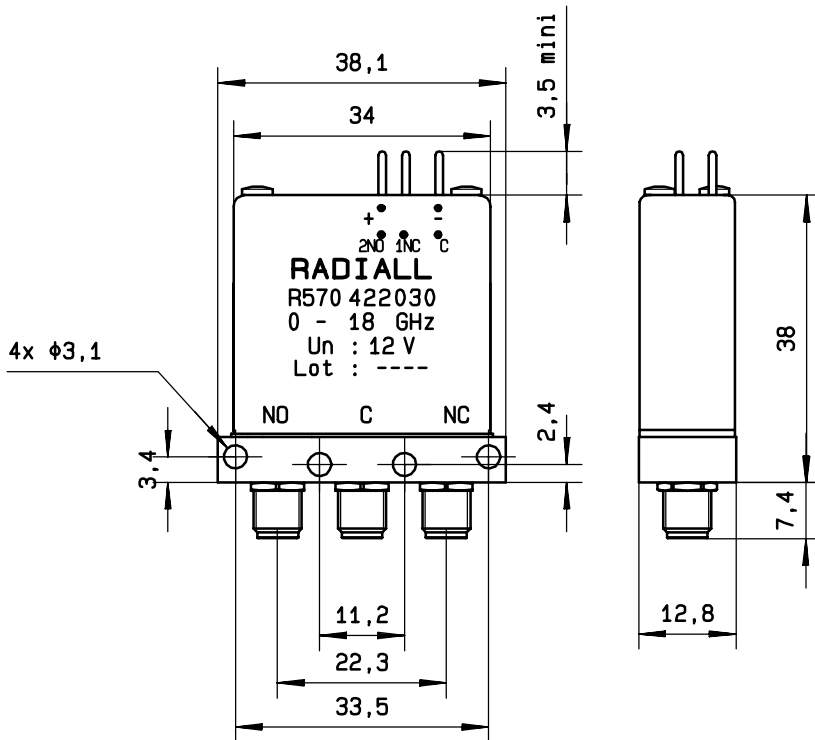

**18 GHz SMA FAILSAFE S.P.D.T. SWITCH**

OPTIONS : INDICATOR /SUPP.DIODES

**R F CHARACTERISTICS**

FREQUENCY RANGE : 0 - 18 GHz  
 IMPEDANCE : 50 Ohms

FREQUENCY (GHz)	0 - 3	3 - 8	8 -12.4	12.4- 18
V.S.W.R <=	1.10	1.20	1.20	1.40
INSERT. LOSS <=	0.15 dB	0.20 dB	0.25 dB	0.35 dB
ISOLATION >=	80 dB	75 dB	65 dB	60 dB
AVER. POWER (*)	240 W	150 W	120 W	100 W

**ELECTRICAL CHARACTERISTICS**

ACTUATOR : FAILSAFE  
 NOMINAL CURRENT AT 25° C (±10%) : 250 mA  
 ACTUATOR VOLTAGE (Vcc) : 12V (10.2 to 13V)  
 TERMINALS : solder pins (250° C max./30 sec.)  
 INDICATOR RATING : 1 W / 30 V / 100 mA

**MECHANICAL CHARACTERISTICS**

CONNECTORS : SMA fem. per MIL C 39012  
 LIFE : 10.000000 cycles  
 SWITCHING TIME (nominal voltage;25° C) : < 10 ms  
 CONSTRUCTION : splashproof  
 WEIGHT : < 45 g

**ENVIRONMENTAL CHARACTERISTICS**

4112-9212

**DRAWING**

General tolerance:  $\pm 0,5$  mm

**SCHEMATIC DIAGRAM**

Voltage	RF continuity	Indicator
De-energized	C $\leftrightarrow$ NC	C . 1NC
energized	C $\leftrightarrow$ NO	C . 2NO

4113-9212 This information is given as an indication. In the continual goal to improve our products, we reserve the right to make any modifications judged necessary