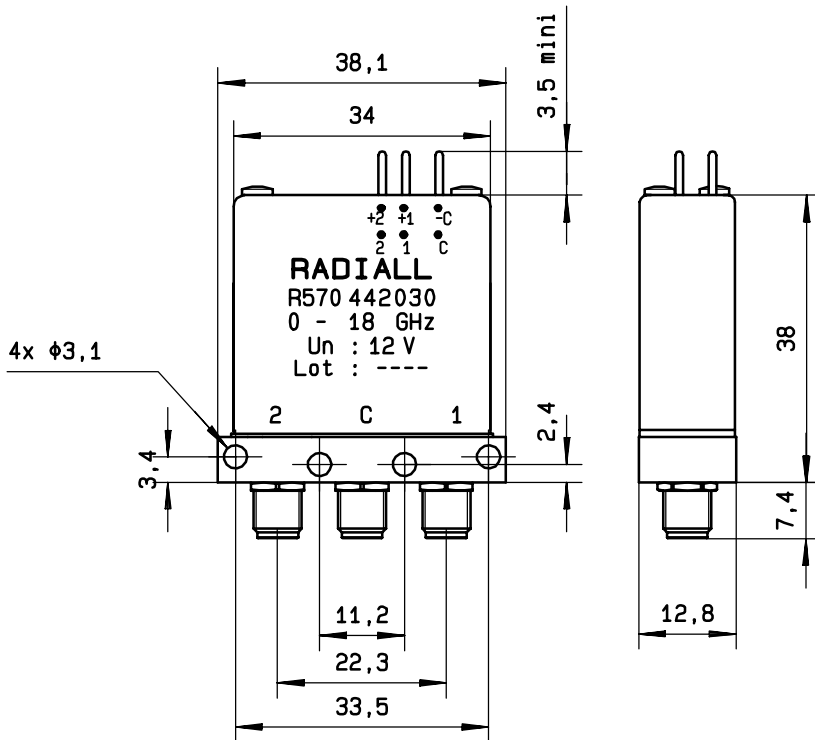

ELECTRICAL CHARACTERISTICS

ACTUATOR : LATCHING
 NOMINAL CURRENT AT 25° C (±10%) : 210 mA
 ACTUATOR VOLTAGE (Vcc) : 12V (10.2 to 13V)/ NEGATIVE COMMON
 TERMINALS : solder pins (250° C max./30 sec.)
 INDICATOR RATING : 1 W / 30 V / 100 mA

MECHANICAL CHARACTERISTICS

CONNECTORS : SMA fem. per MIL C 39012
 LIFE : 10.000000 cycles
 SWITCHING TIME (nominal voltage;25° C) : < 10 ms
 CONSTRUCTION : splashproof
 WEIGHT : < 45 g

ENVIRONMENTAL CHARACTERISTICS

4112-9212

DRAWING

General tolerance: $\pm 0,5$ mm

SCHEMATIC DIAGRAM

Voltage	RF continuity	Indicator
- C + 1	C \leftrightarrow 1	C . 1
- C + 2	C \leftrightarrow 2	C . 2

4113-9212 This information is given as an indication. In the continual goal to improve our products, we reserve the right to make any modifications judged necessary