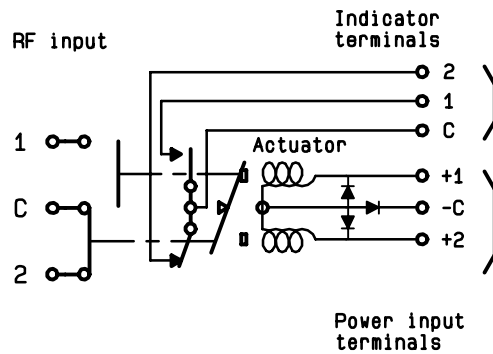

ELECTRICAL CHARACTERISTICS

ACTUATOR : LATCHING
 NOMINAL CURRENT AT 25° C (±10%) : 210 mA
 ACTUATOR VOLTAGE (Vcc) : 12V (10.2 to 13V)/ NEGATIVE COMMON
 TERMINALS : solder pins (250° C max./30 sec.)
 INDICATOR RATING : 1 W / 30 V / 100 mA

4112-9212

DRAWING

General tolerance: $\pm 0,5$ mm

SCHEMATIC DIAGRAM

Voltage	RF continuity	Indicator
- C + 1	C \leftrightarrow 1	C . 1
- C + 2	C \leftrightarrow 2	C . 2

4113-9212 This information is given as an indication. In the continual goal to improve our products, we reserve the right to make any modifications judged necessary