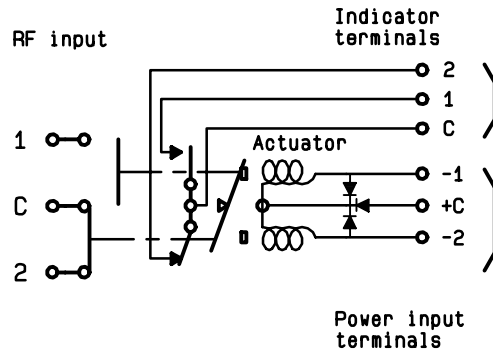

ELECTRICAL CHARACTERISTICS

ACTUATOR : LATCHING
 NOMINAL CURRENT AT 25° C (±10%) : 80 mA
 ACTUATOR VOLTAGE (Vcc) : 28V (24 to 30V) / POSITIVE COMMON
 TERMINALS : solder pins (250° C max./30 sec.)
 INDICATOR RATING : 1 W / 30 V / 100 mA

4112-9212

DRAWING

General tolerance: $\pm 0,5$ mm

SCHEMATIC DIAGRAM

Voltage	RF continuity	Indicator
+ C - 1	C \leftrightarrow 1	C . 1
+ C - 2	C \leftrightarrow 2	C . 2

4113-9212 This information is given as an indication. In the continual goal to improve our products, we reserve the right to make any modifications judged necessary