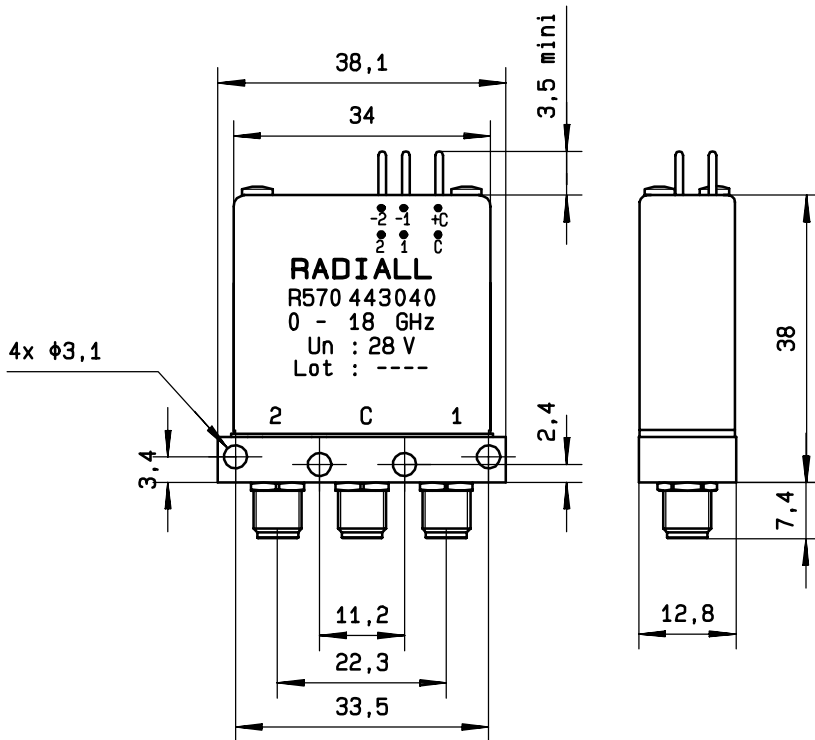

ELECTRICAL CHARACTERISTICS

ACTUATOR : LATCHING
 NOMINAL CURRENT AT 25° C (±10%) : 80 mA
 ACTUATOR VOLTAGE (Vcc) : 28V (24 to 30V) / POSITIVE COMMON
 TERMINALS : solder pins (250° C max./30 sec.)
 INDICATOR RATING : 1 W / 30 V / 100 mA

MECHANICAL CHARACTERISTICS

CONNECTORS : SMA fem. per MIL C 39012
 LIFE : 10.000000 cycles
 SWITCHING TIME (nominal voltage;25° C) : < 10 ms
 CONSTRUCTION : splashproof
 WEIGHT : < 45 g

ENVIRONMENTAL CHARACTERISTICS

4112-9212

DRAWING

General tolerance: $\pm 0,5$ mm

SCHEMATIC DIAGRAM

Voltage	RF continuity	Indicator
+ C - 1	C \leftrightarrow 1	C . 1
+ C - 2	C \leftrightarrow 2	C . 2

4113-9212 This information is given as an indication. In the continual goal to improve our products, we reserve the right to make any modifications judged necessary