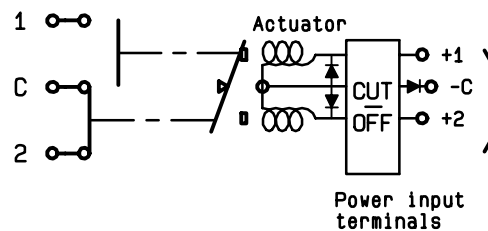

4112-9212

DRAWING

General tolerance: $\pm 0,5$ mm

SCHEMATIC DIAGRAM

Voltage	RF continuity
- C + 1	C \leftrightarrow 1
- C + 2	C \leftrightarrow 2

RF input

4113-9212 This information is given as an indication. In the continual goal to improve our products, we reserve the right to make any modifications judged necessary