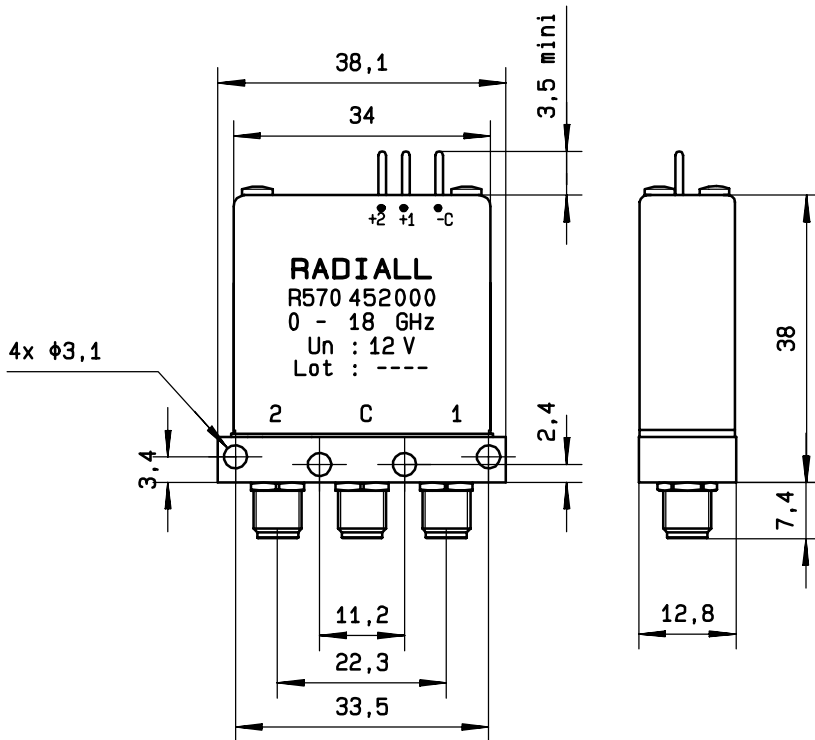

DRAWING

General tolerance: $\pm 0,5$ mm