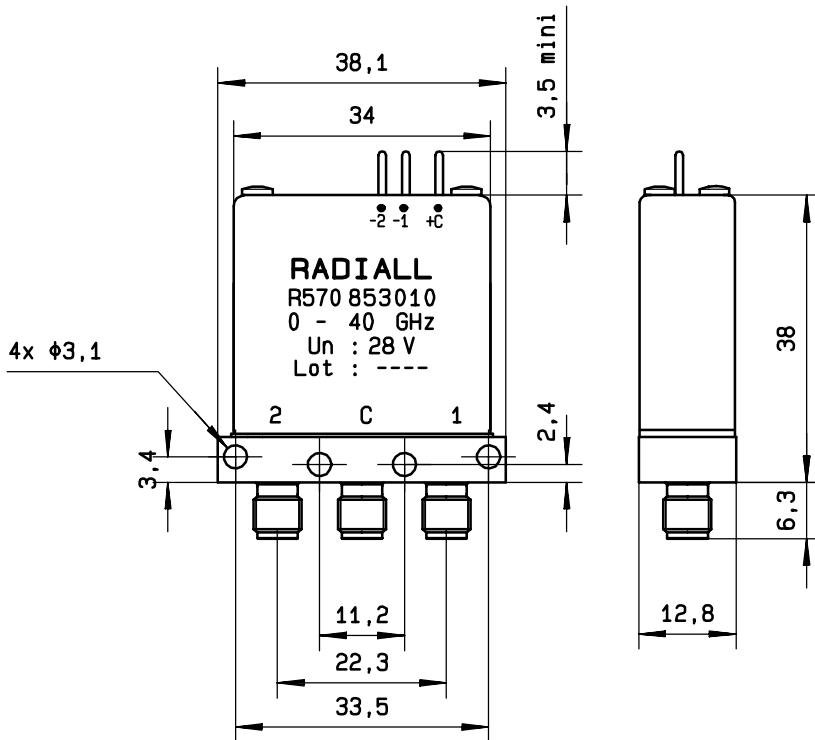

DRAWING

General tolerance: $\pm 0,5$ mm