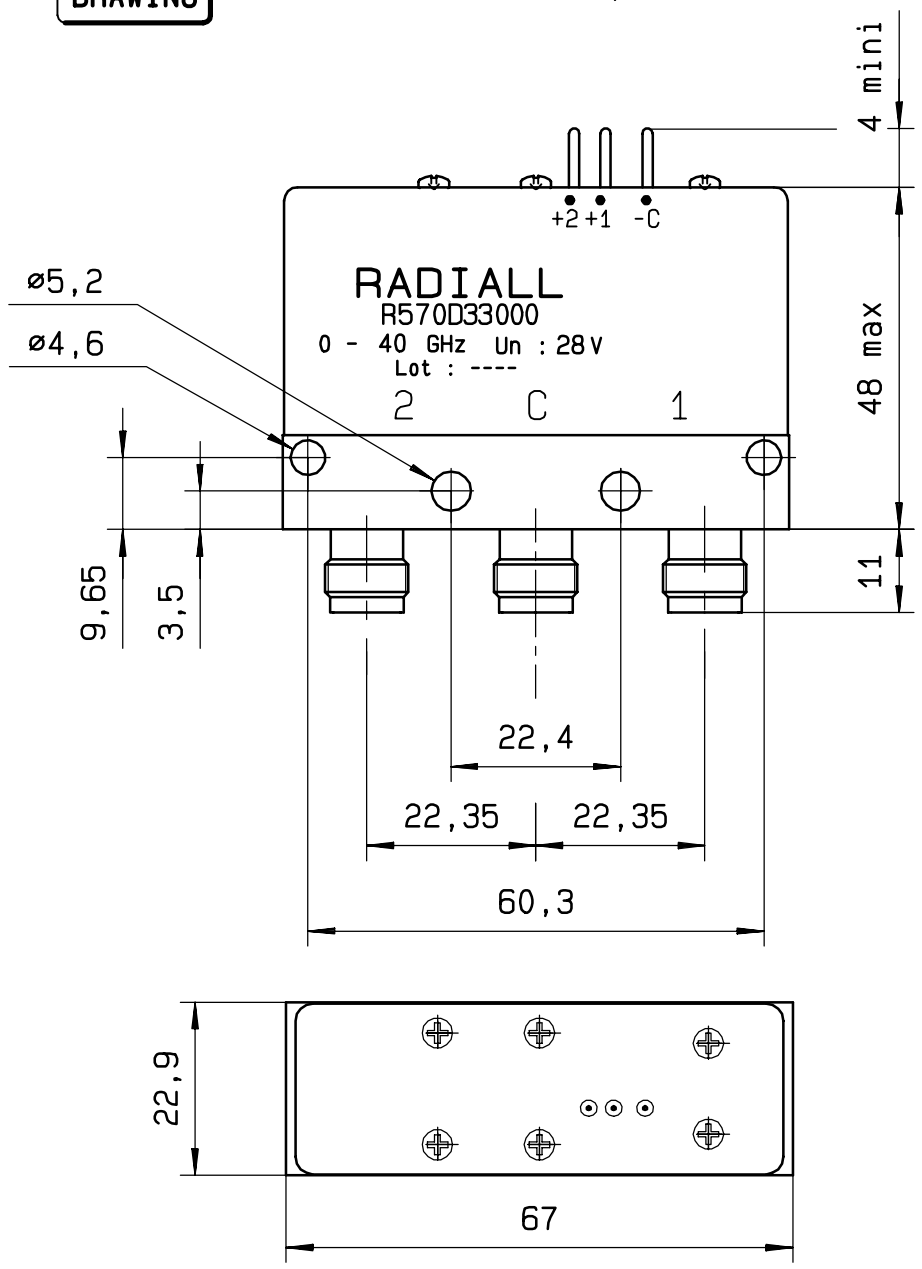

**MECHANICAL CHARACTERISTICS**

CONNECTORS : TNC fem. per MIL C 39012  
 LIFE : 1.000.000 cycles  
 SWITCHING TIME (nominal voltage;25° C) : < 15 ms  
 CONSTRUCTION : splashproof  
 WEIGHT : < 185 g

**ENVIRONMENTAL CHARACTERISTICS**

# R570 D33.000

**DRAWING**

General tolerance:  $\pm 0,5$  mm

issue Page  
2/2

**SCHEMATIC DIAGRAM**

Voltage	RF continuity
- C + 1	C ↔ 1
- C + 2	C ↔ 2

4113-9212 This information is given as an indication. In the continual goal to improve our products, we reserve the right to make any modifications judged necessary