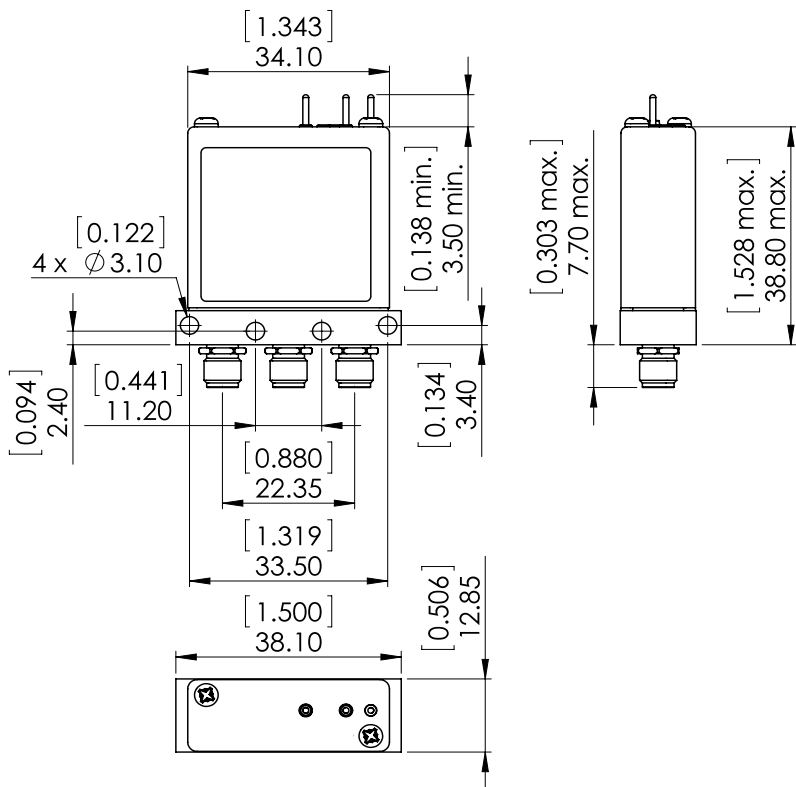

MECHANICAL CHARACTERISTICS

Connectors : **SMA female per MIL-C 39012**
 Life : **10 million cycles**
 Switching Time*** : **< 10 ms**
 Construction : **Splashproof**
 Weight : **< 45 g**

ENVIRONMENTAL CHARACTERISTICS

SERIE : SPDT

PART NUMBER : R570F12100

DRAWING

LABEL

General tolerances : $\pm 0,5$ mm [0,02 in]

SCHEMATIC DIAGRAM

Position Energized :

TTL input	RF Continuity
E = 0	C ↔ NC
E = 1	C ↔ NO