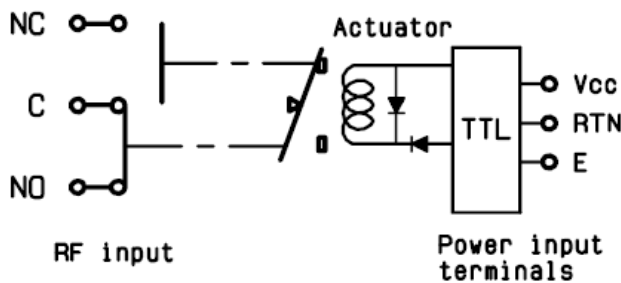

ELECTRICAL CHARACTERISTICS

Actuator : **FAILSAFE**
 Nominal current ** : **250 mA**
 Actuator voltage (Vcc) : **12V (10.2 to 13V)**
 Terminals : **solder pins (250°C max. / 30 sec.)**
 TTL inputs (E) - High level : **2.2 to 5.5 V / 800µA at 5.5 V**
 - Low level : **0 to 0.8 V / 20µA at 0.8 V**

SERIE : SPDT

PART NUMBER : R570F12100

DRAWING

LABEL

General tolerances : $\pm 0,5$ mm [0,02 in]

SCHEMATIC DIAGRAM

Position Energized :

TTL input	RF Continuity
E = 0	C ↔ NC
E = 1	C ↔ NO