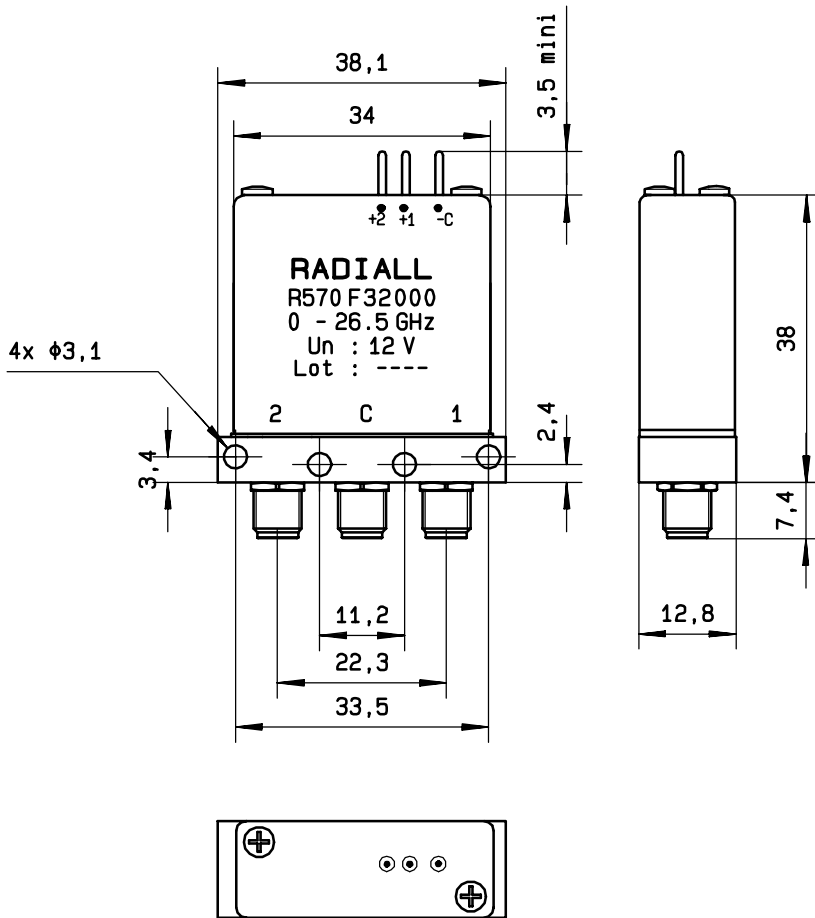

ELECTRICAL CHARACTERISTICS

ACTUATOR : LATCHING
 NOMINAL CURRENT AT 25° C (±10%) : 250 mA
 ACTUATOR VOLTAGE (Vcc) : 12V (10.2 to 13V) // NEGATIVE COMMON
 TERMINALS : solder pins (250° C max./30 sec.)

MECHANICAL CHARACTERISTICS

CONNECTORS : SMA fem. per MIL C 39012
 LIFE : 10.000.000 cycles
 SWITCHING TIME (nominal voltage; 25° C) : < 10 ms
 CONSTRUCTION : splashproof
 WEIGHT : < 45 g

ENVIRONMENTAL CHARACTERISTICS

OPERATING TEMPERATURE RANGE (°C) : -40 , +85
 STORAGE TEMPERATURE RANGE (°C) : -55 , +85

(* : average power at 25° C)

This information is given as an indication. In the continual goal to improve our products, we reserve the right to make any modifications judged necessary

4112-9212

DRAWING

General tolerance: $\pm 0,5$ mm

SCHEMATIC DIAGRAM

Voltage	RF continuity
- C + 1	C \leftrightarrow 1
- C + 2	C \leftrightarrow 2

RF input

4113-9212 This information is given as an indication. In the continual goal to improve our products, we reserve the right to make any modifications judged necessary