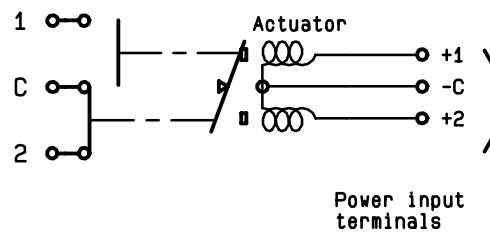

(* : average power at 25° C)

This information is given as an indication. In the continual goal to improve our products, we reserve the right to make any modifications judged necessary

4112-9212

DRAWING

General tolerance: $\pm 0,5$ mm

SCHEMATIC DIAGRAM

Voltage	RF continuity
- C + 1	C \leftrightarrow 1
- C + 2	C \leftrightarrow 2

RF input

4113-9212 This information is given as an indication. In the continual goal to improve our products, we reserve the right to make any modifications judged necessary