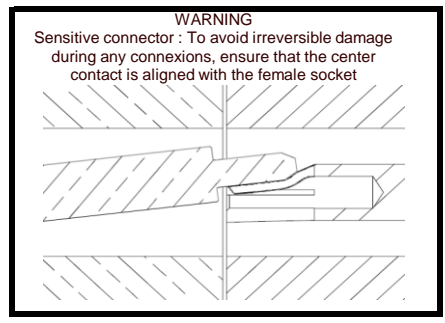

Connectors : **2.4mm female (Accoding to IEEE STD 287)**
 Life : **2 million cycles**
 Switching Time*** : **< 10 ms**
 Construction : **Splashproof**
 Weight : **< 45 g**

ENVIRONMENTAL CHARACTERISTICS

SERIE : SPDT

PART NUMBER : R570J12030

DRAWING

General tolerances : ±0,5 mm [0,02 in]

SCHEMATIC DIAGRAM

Position Energized :

Voltage	RF Continuity
De-energized	C ↔ NC
energized	C ↔ NO

X-ON Electronics