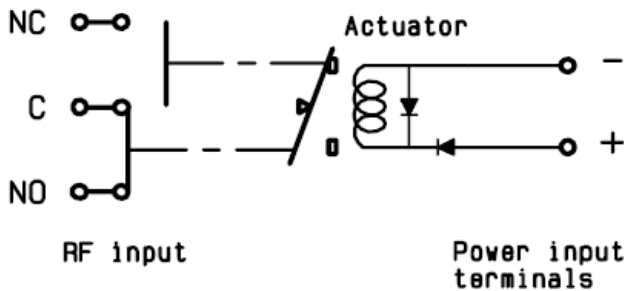

ELECTRICAL CHARACTERISTICS

Actuator : **FAILSAFE**
 Nominal current ** : **250 mA**
 Actuator voltage (Vcc) : **12V (10.2 to 13V)**
 Terminals : **solder pins (250°C max. / 30 sec.)**

MECHANICAL CHARACTERISTICS

SERIE : SPDT

PART NUMBER : R570J12030

DRAWING

General tolerances : ±0,5 mm [0,02 in]

SCHEMATIC DIAGRAM

Position Energized :

Voltage	RF Continuity
De-energized	C ↔ NC
energized	C ↔ NO

X-ON Electronics