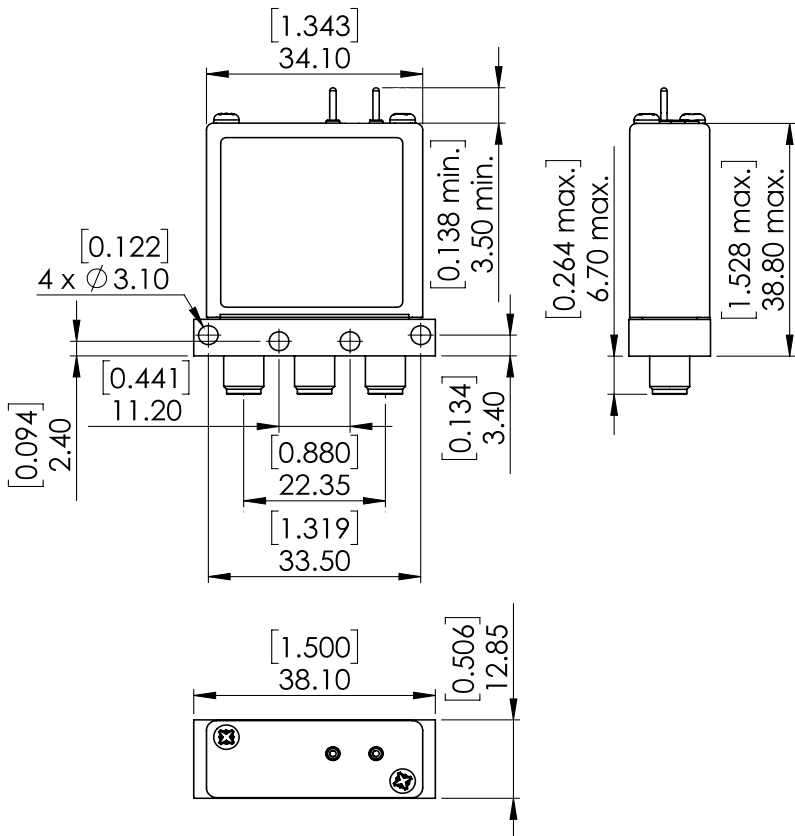

Connectors : **2.4mm female (Accoding to IEEE STD 287)**
 Life : **2 million cycles**
 Switching Time*** : **< 10 ms**
 Construction : **Splashproof**
 Weight : **< 45 g**

ENVIRONMENTAL CHARACTERISTICS

SERIE : SPDT

PART NUMBER : R570J12030

DRAWING

General tolerances : ±0,5 mm [0,02 in]

SCHEMATIC DIAGRAM

Position Energized :

Voltage	RF Continuity
De-energized	C ↔ NC
energized	C ↔ NO

X-ON Electronics