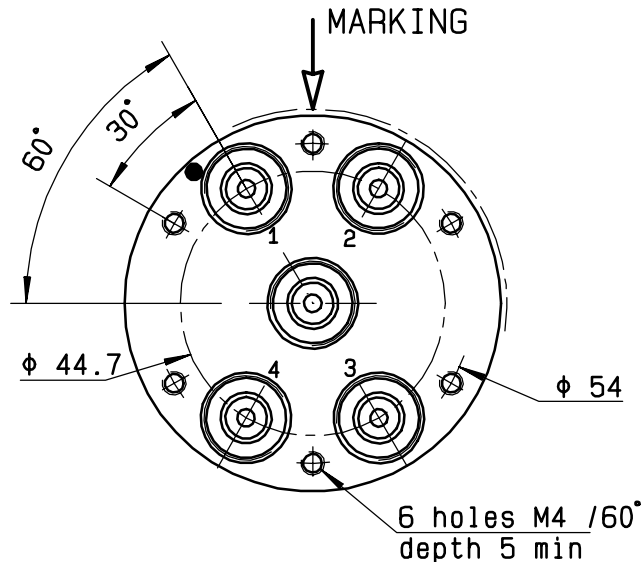

**ELECTRICAL CHARACTERISTICS**

ACTUATOR : NORMALLY OPEN  
 NOMINAL CURRENT AT 25° C (±10%) : 102 mA  
 ACTUATOR VOLTAGE (Vcc) : 28V (24 to 30V) / NEGATIVE COMMON  
 TERMINALS : solder pins (250°C max./30 sec.)

**MECHANICAL CHARACTERISTICS**

CONNECTORS : N female per MIL C 39012  
 LIFE : 2.000.000 cycles per position  
 SWITCHING TIME (nominal voltage;25° C) : < 15 ms  
 CONSTRUCTION : splashproof  
 WEIGHT : < 460 g

4113-9212 This information is given as an indication. In the continual goal to improve our products, we reserve the right to make any modifications judged necessary

**DRAWING**

General tolerance: ± 0,5 mm

**R573 003 400**

Voltage	RF continuity
-C +1	IN ↔ 1
-C +2	IN ↔ 2
-C +3	IN ↔ 3
-C +4	IN ↔ 4

**TERMINALS**

**TOP VIEW (TERMINALS)**

**SCHEMATIC DIAGRAM**