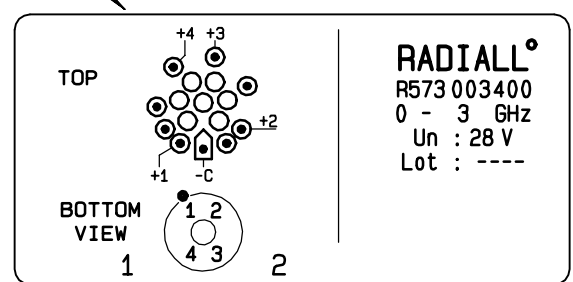

**R573 003 400**

Voltage	RF continuity
-C +1	IN ↔ 1
-C +2	IN ↔ 2
-C +3	IN ↔ 3
-C +4	IN ↔ 4

**TERMINALS**

**TOP VIEW (TERMINALS)**

**SCHEMATIC DIAGRAM**