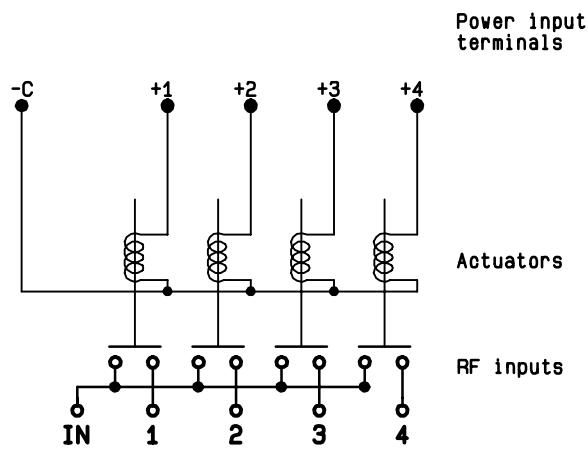

**ELECTRICAL CHARACTERISTICS**

ACTUATOR : NORMALLY OPEN  
 NOMINAL CURRENT AT 25° C (±10%) : 102 mA  
 ACTUATOR VOLTAGE (Vcc) : 28V (24 to 30V) / NEGATIVE COMMON  
 TERMINALS : solder pins (250°C max./30 sec.)

**R573 003 400**

Voltage	RF continuity
-C +1	IN ↔ 1
-C +2	IN ↔ 2
-C +3	IN ↔ 3
-C +4	IN ↔ 4

**TERMINALS**

**TOP VIEW (TERMINALS)**

**SCHEMATIC DIAGRAM**