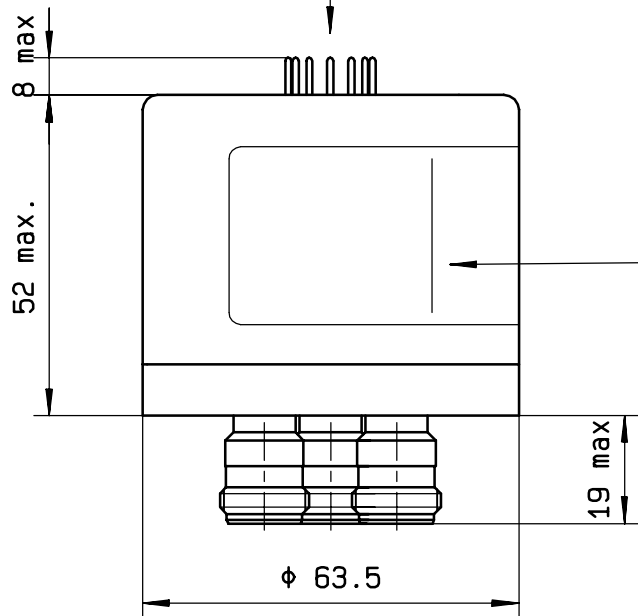

**MECHANICAL CHARACTERISTICS**

CONNECTORS : N female per MIL C 39012  
 LIFE : 2.000.000 cycles per position  
 SWITCHING TIME (nominal voltage;25° C) : < 15 ms  
 CONSTRUCTION : splashproof  
 WEIGHT : < 460 g

4113-9212 This information is given as an indication. In the continual goal to improve our products, we reserve the right to make any modifications judged necessary

**DRAWING**

General tolerance: ± 0,5 mm

**R573 003 400**

Voltage	RF continuity
-C +1	IN ↔ 1
-C +2	IN ↔ 2
-C +3	IN ↔ 3
-C +4	IN ↔ 4

**TERMINALS**

**TOP VIEW (TERMINALS)**

**SCHEMATIC DIAGRAM**