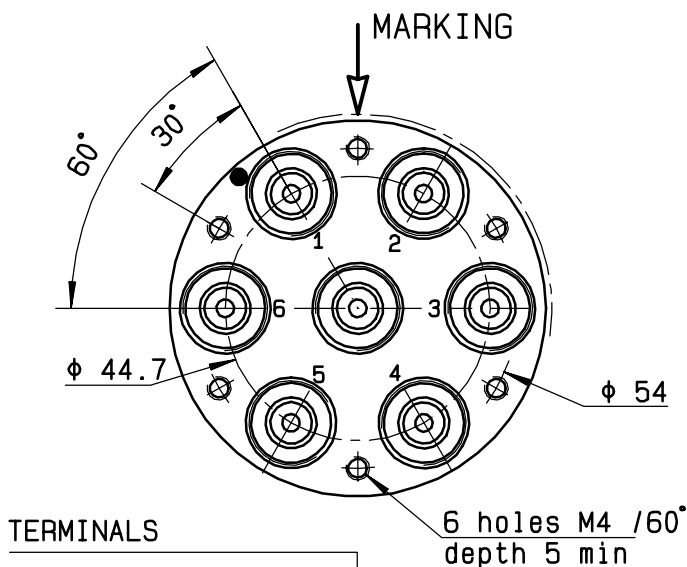

ELECTRICAL CHARACTERISTICS

ACTUATOR : LATCHING
 NOMINAL CURRENT AT 25° C (±10%) : 960 mA
 ACTUATOR VOLTAGE (Vcc) : 12V (10.2 to 13V) / NEGATIVE COMMON
 TERMINALS : solder pins (250°C max./30 sec.)
 SELF CUT-OFF TIME : 40 ms < CT < 120 ms

MECHANICAL CHARACTERISTICS

CONNECTORS : N female per MIL C 39012
 LIFE : 2.000.000 cycles per position
 SWITCHING TIME (nominal voltage;25° C) : < 40 ms
 CONSTRUCTION : splashproof
 WEIGHT : < 460 g

ENVIRONMENTAL CHARACTERISTICS

DRAWING

General tolerance: ± 0,5 mm

R573 082 600

Voltage	RF continuity
-C +1	IN ↔ 1
-C +2	IN ↔ 2
-C +3	IN ↔ 3
-C +4	IN ↔ 4
-C +5	IN ↔ 5
-C +6	IN ↔ 6

SCHEMATIC DIAGRAM

4113-9212 This information is given as an indication. In the continual goal to improve our products, we reserve the right to make any modifications judged necessary