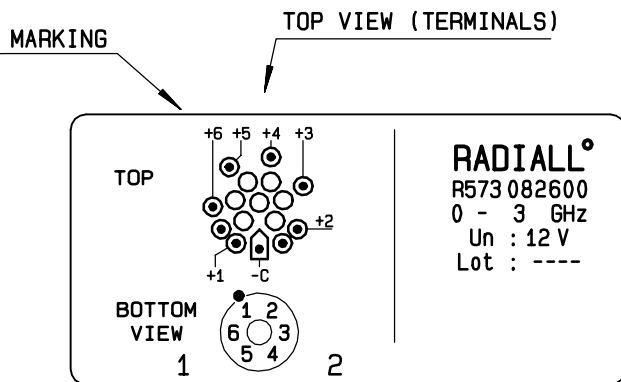

DRAWING

General tolerance: ± 0,5 mm

R573 082 600

Voltage	RF continuity
-C +1	IN ↔ 1
-C +2	IN ↔ 2
-C +3	IN ↔ 3
-C +4	IN ↔ 4
-C +5	IN ↔ 5
-C +6	IN ↔ 6

SCHEMATIC DIAGRAM

4113-9212 This information is given as an indication. In the continual goal to improve our products, we reserve the right to make any modifications judged necessary