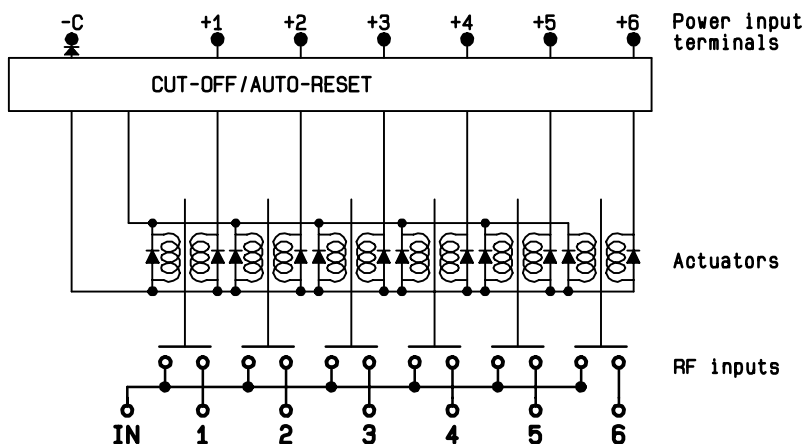

ELECTRICAL CHARACTERISTICS

ACTUATOR : LATCHING
 NOMINAL CURRENT AT 25° C (±10%) : 960 mA
 ACTUATOR VOLTAGE (Vcc) : 12V (10.2 to 13V) / NEGATIVE COMMON
 TERMINALS : solder pins (250°C max./30 sec.)
 SELF CUT-OFF TIME : 40 ms < CT < 120 ms

MECHANICAL CHARACTERISTICS

CONNECTORS : N female per MIL C 39012
 LIFE : 2.000.000 cycles per position
 SWITCHING TIME (nominal voltage;25° C) : < 40 ms
 CONSTRUCTION : splashproof
 WEIGHT : < 460 g

ENVIRONMENTAL CHARACTERISTICS

DRAWING

General tolerance: ± 0,5 mm

R573 082 600

Voltage	RF continuity
-C +1	IN ↔ 1
-C +2	IN ↔ 2
-C +3	IN ↔ 3
-C +4	IN ↔ 4
-C +5	IN ↔ 5
-C +6	IN ↔ 6

SCHEMATIC DIAGRAM

4113-9212 This information is given as an indication. In the continual goal to improve our products, we reserve the right to make any modifications judged necessary