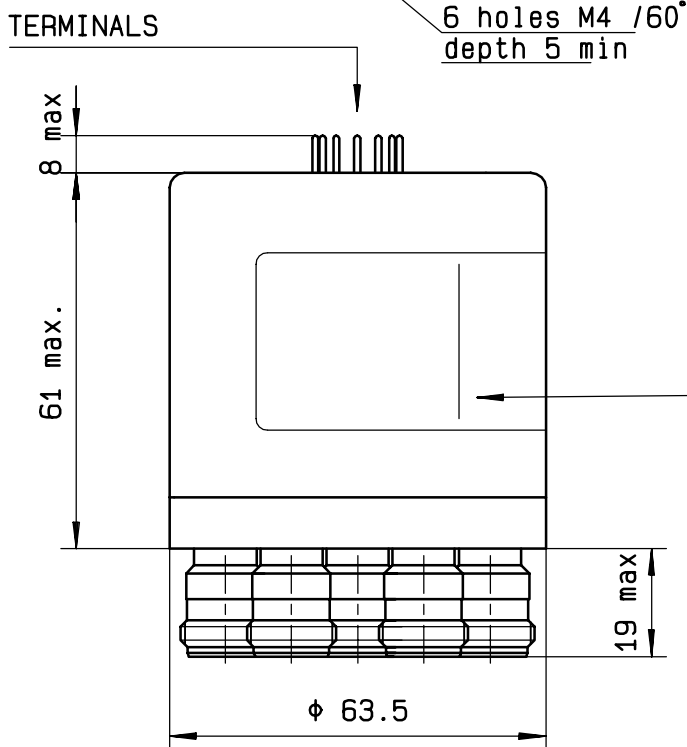

MECHANICAL CHARACTERISTICS

CONNECTORS : N female per MIL C 39012
 LIFE : 2.000.000 cycles per position
 SWITCHING TIME (nominal voltage;25° C) : < 40 ms
 CONSTRUCTION : splashproof
 WEIGHT : < 460 g

ENVIRONMENTAL CHARACTERISTICS

DRAWING

General tolerance: ± 0,5 mm

R573 082 600

Voltage	RF continuity
-C +1	IN ↔ 1
-C +2	IN ↔ 2
-C +3	IN ↔ 3
-C +4	IN ↔ 4
-C +5	IN ↔ 5
-C +6	IN ↔ 6

SCHEMATIC DIAGRAM

4113-9212 This information is given as an indication. In the continual goal to improve our products, we reserve the right to make any modifications judged necessary