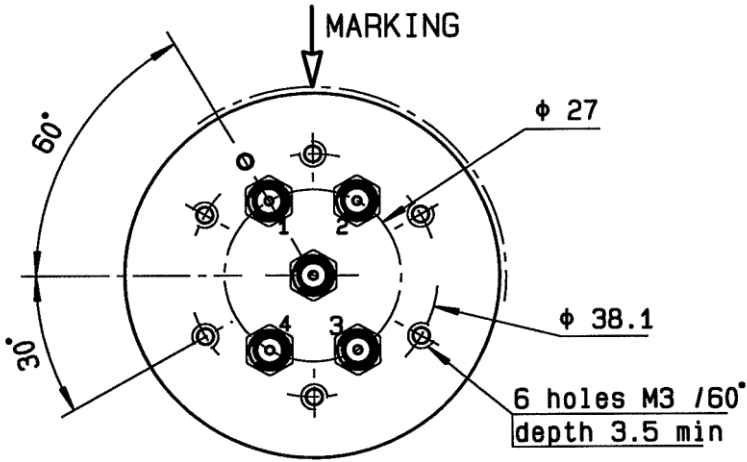

## ELECTRICAL CHARACTERISTICS

Actuator : NORMALLY OPEN  
 Nominal current \*\* : 250 mA  
 Actuator voltage (Vcc) : 12V (10.2 to 13V) / NEGATIVE COMMON  
 Terminals : 25 pins D-SUB male connector

## MECHANICAL CHARACTERISTICS

Connectors : SMA female per MIL-C 39012  
 Life : 5.000.000 cycles per position  
 Switching Time\*\*\* : < 15 ms  
 Construction : Splashproof  
 Weight : < 220 g

This information is given as an indication. In order to improve our products, we reserve the right to make any modifications judged necessary

DRAWING

Voltage	RF Continuity
-C +1	IN ↔ 1
-C +2	IN ↔ 2
-C +3	IN ↔ 3
-C +4	IN ↔ 4