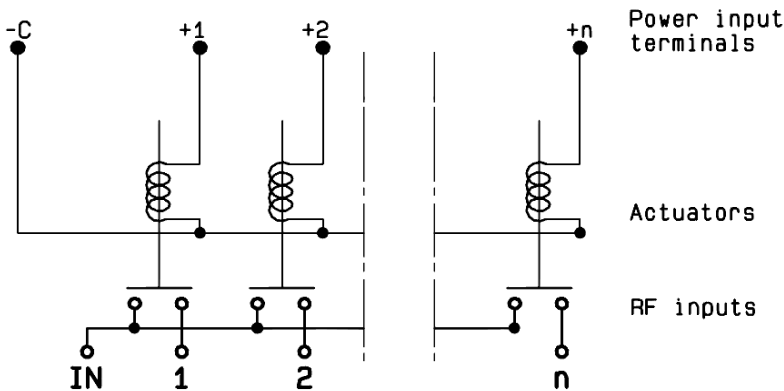

SCHEMATIC DIAGRAM

This information is given as an indication. In order to improve our products, we reserve the right to make any modifications judged necessary