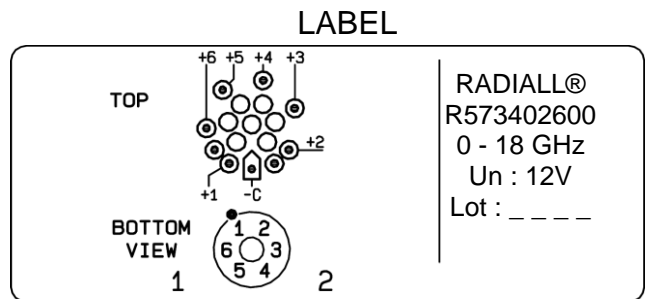

Voltage	RF Continuity
-C +1	IN ↔ 1
-C +2	IN ↔ 2
-C +3	IN ↔ 3
-C +4	IN ↔ 4
-C +5	IN ↔ 5
-C +6	IN ↔ 6