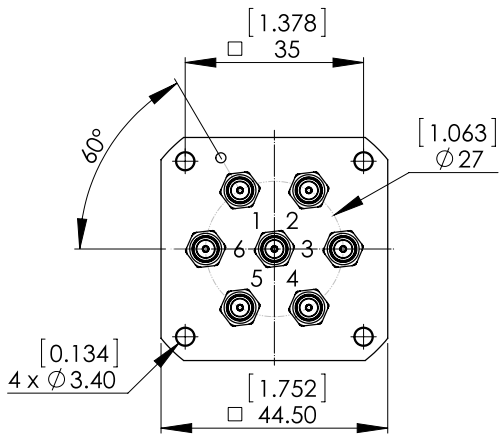

PAGE 1/2

ISSUE 26-01-17

SERIE : SPnT

PART NUMBER : R573402600

RF CHARACTERISTICS

Number of ways : **6**
 Frequency range : **0 - 18 GHz**
 Impedance : **50 Ohms**

Frequency (GHz)	DC - 3	3 - 8	8 - 12.4	12.4 - 18
VSWR max	1.20	1.30	1.40	1.50
Insertion loss max	0.20 dB	0.30 dB	0.40 dB	0.50 dB
Isolation min	80 dB	70 dB	60 dB	60 dB
Average power (*)	240 W	150 W	120 W	100 W

MECHANICAL CHARACTERISTICS

Connectors : **SMA female per MIL-C 39012**
 Life : **5 million cycles per position**
 Switching Time*** : **< 15 ms**
 Construction : **Splashproof**
 Weight : **< 180 g**

ENVIRONMENTAL CHARACTERISTICS

SERIE : SPnT

PART NUMBER : R573402600

DRAWING

Voltage	RF Continuity
-C +1	IN ↔ 1
-C +2	IN ↔ 2
-C +3	IN ↔ 3
-C +4	IN ↔ 4
-C +5	IN ↔ 5
-C +6	IN ↔ 6

RADIALL®
R573402600
0 - 18 GHz
Un : 12V
Lot : _ _ _ _

General tolerances : ±0,5 mm [0,02 in]