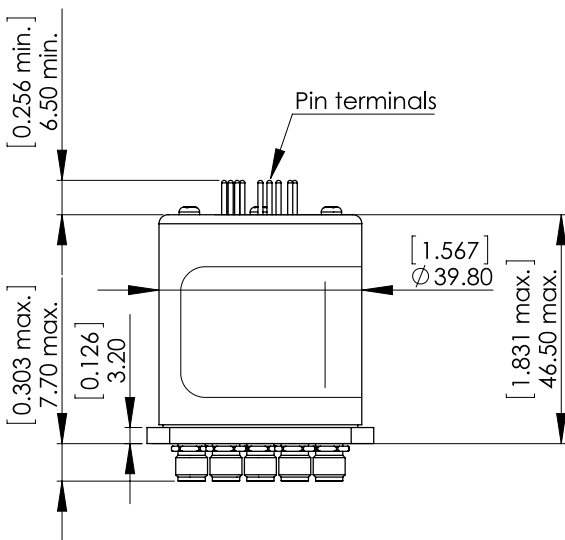

ELECTRICAL CHARACTERISTICS

Actuator : **NORMALLY OPEN**
 Nominal current ** : **250 mA**
 Actuator voltage (Vcc) : **12V (10.2 to 13V) / NEGATIVE COMMON**
 Terminals : **solder pins (250°C max. / 30 sec.)**

MECHANICAL CHARACTERISTICS

Connectors : **SMA female per MIL-C 39012**
 Life : **5 million cycles per position**
 Switching Time*** : **< 15 ms**
 Construction : **Splashproof**
 Weight : **< 180 g**

ENVIRONMENTAL CHARACTERISTICS

Operating temperature range : **-40°C to +85°C**
 Storage temperature range : **-55°C to +85°C**

(* Average power at 25°C per RF Path)

(** At 25° C ±10%)

(*** Nominal voltage ; 25° C)

PAGE 2/2

ISSUE 26-01-17

SERIE : SPnT

PART NUMBER : R573402600

DRAWING

Voltage	RF Continuity
-C +1	IN ↔ 1
-C +2	IN ↔ 2
-C +3	IN ↔ 3
-C +4	IN ↔ 4
-C +5	IN ↔ 5
-C +6	IN ↔ 6

RADIALL®
R573402600
0 - 18 GHz
Un : 12V
Lot : _ _ _ _

General tolerances : ±0,5 mm [0,02 in]