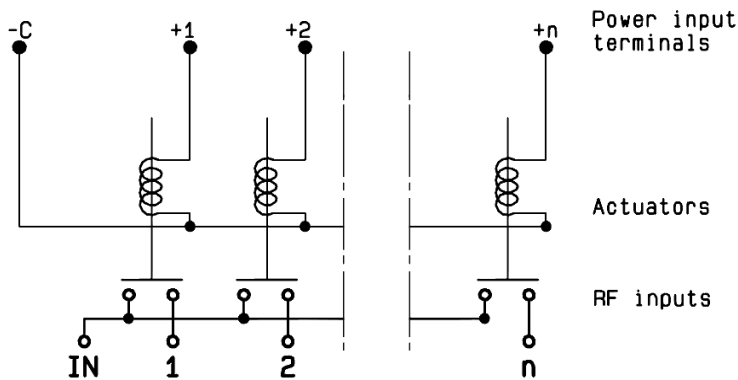

SCHEMATIC DIAGRAM