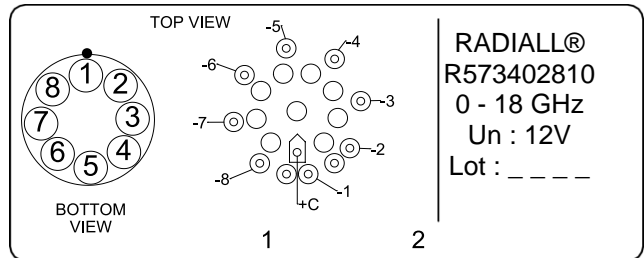

SERIE : SPnT

PART NUMBER : R573402810

DRAWING

Voltage	RF Continuity
+C -1	IN ↔ 1
+C -2	IN ↔ 2
+C -3	IN ↔ 3
+C -4	IN ↔ 4
+C -5	IN ↔ 5
+C -6	IN ↔ 6
+C -7	IN ↔ 7
+C -8	IN ↔ 8

LABEL

SCHEMATIC DIAGRAM

X-ON Electronics