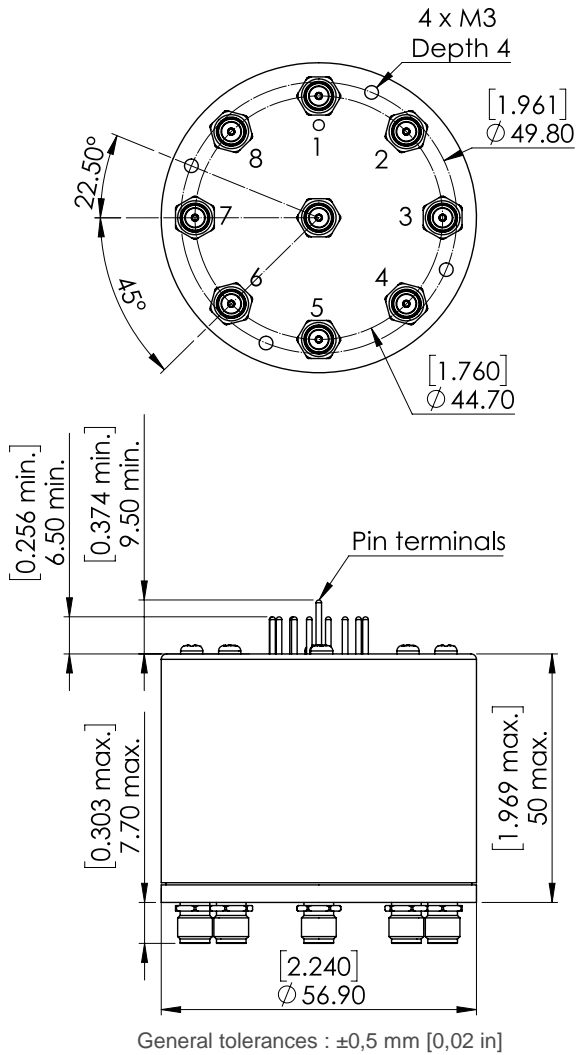

PAGE 1/2

ISSUE 06-02-18

SERIE : SPnT

PART NUMBER : R573402810

RF CHARACTERISTICS

Number of ways : **8**
 Frequency range : **0 - 18 GHz**
 Impedance : **50 Ohms**

Frequency (GHz)	DC - 3	3 - 8	8 - 12.4	12.4 - 16	16 - 18
VSWR max	1.20	1.30	1.40	1.50	1.60
Insertion loss max	0.20 dB	0.30 dB	0.40 dB	0.55 dB	0.60 dB
Isolation min	80 dB	70 dB	60 dB	60 dB	60 dB
Average power (*)	240 W	150 W	120 W	110 W	100 W

ELECTRICAL CHARACTERISTICS

Actuator : **NORMALLY OPEN**
 Nominal current ** : **250 mA**
 Actuator voltage (Vcc) : **12V (10.2 to 13V) / POSITIVE COMMON**
 Terminals : **solder pins (250°C max. / 30 sec.)**

MECHANICAL CHARACTERISTICS

Connectors : **SMA female per MIL-C 39012**
 Life : **2 million cycles per position**
 Switching Time*** : **< 15 ms**
 Construction : **Splashproof**
 Weight : **< 280 g**

ENVIRONMENTAL CHARACTERISTICS

SERIE : SPnT

PART NUMBER : R573402810

DRAWING

Voltage	RF Continuity
+C -1	IN ↔ 1
+C -2	IN ↔ 2
+C -3	IN ↔ 3
+C -4	IN ↔ 4
+C -5	IN ↔ 5
+C -6	IN ↔ 6
+C -7	IN ↔ 7
+C -8	IN ↔ 8

LABEL

SCHEMATIC DIAGRAM

X-ON Electronics