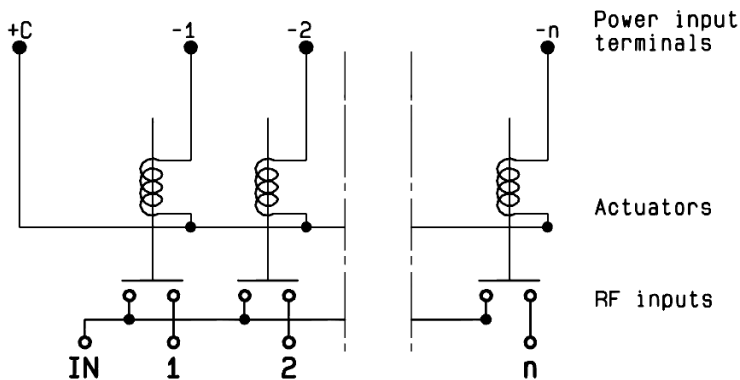

MECHANICAL CHARACTERISTICS

Connectors : **SMA female per MIL-C 39012**
 Life : **2 million cycles per position**
 Switching Time*** : **< 15 ms**
 Construction : **Splashproof**
 Weight : **< 280 g**

ENVIRONMENTAL CHARACTERISTICS

SERIE : SPnT

PART NUMBER : R573402810

DRAWING

Voltage	RF Continuity
+C -1	IN ↔ 1
+C -2	IN ↔ 2
+C -3	IN ↔ 3
+C -4	IN ↔ 4
+C -5	IN ↔ 5
+C -6	IN ↔ 6
+C -7	IN ↔ 7
+C -8	IN ↔ 8

LABEL

SCHEMATIC DIAGRAM

X-ON Electronics