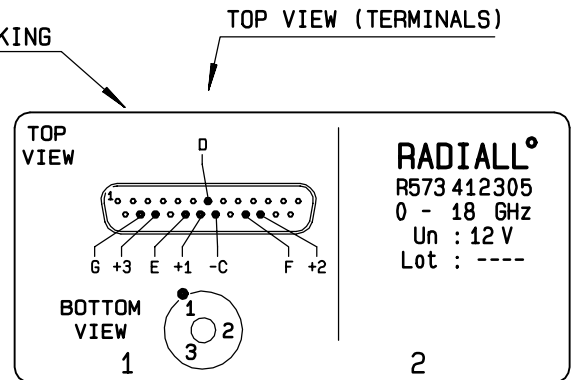

DRAWING

General tolerance: ± 0,5 mm

R573 412305

Voltage	RF continuity	Ind.
-C +1	IN ↔ 1	D.E
-C +2	IN ↔ 2	D.F
-C +3	IN ↔ 3	D.G

SCHEMATIC DIAGRAM

4113-9212 This information is given as an indication. In the continual goal to improve our products, we reserve the right to make any modifications judged necessary