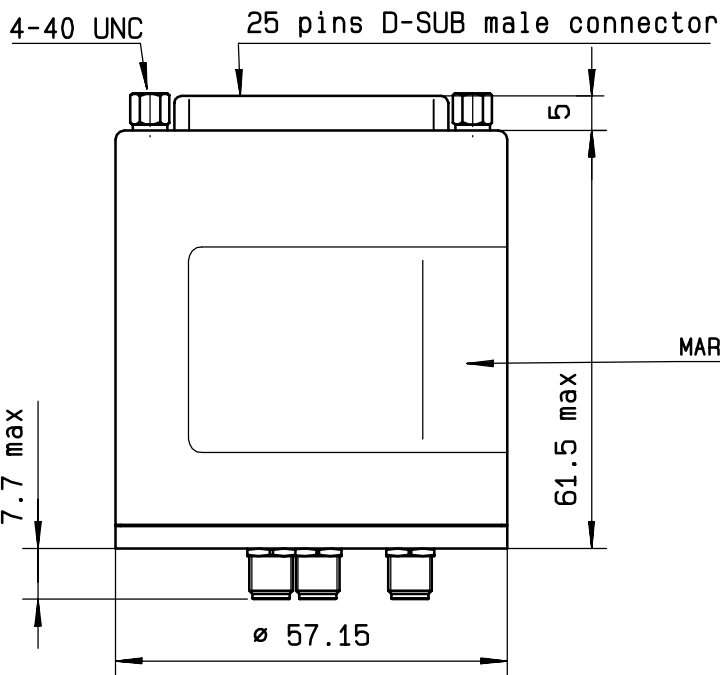

ELECTRICAL CHARACTERISTICS

ACTUATOR : NORMALLY OPEN
 NOMINAL CURRENT AT 25° C (±10%) : 250 mA
 ACTUATOR VOLTAGE (Vcc) : 12V (10.2 to 13V) / NEGATIVE COMMON
 TERMINALS : 25 pins D-SUB male connector
 INDICATOR RATING : 1 W / 30 V / 100 mA

DRAWING

General tolerance: ± 0,5 mm

R573 412305

Voltage	RF continuity	Ind.
-C +1	IN ↔ 1	D.E
-C +2	IN ↔ 2	D.F
-C +3	IN ↔ 3	D.G

SCHEMATIC DIAGRAM

4113-9212 This information is given as an indication. In the continual goal to improve our products, we reserve the right to make any modifications judged necessary