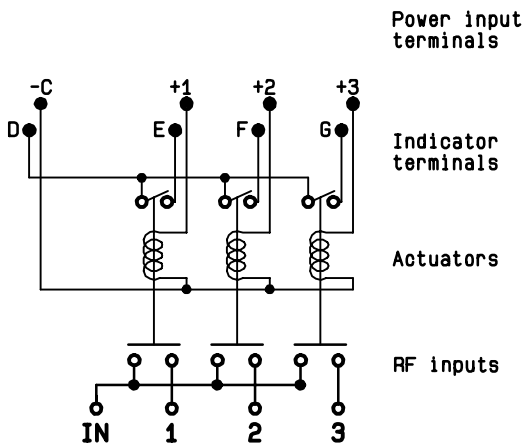

ELECTRICAL CHARACTERISTICS

ACTUATOR : NORMALLY OPEN
 NOMINAL CURRENT AT 25° C (±10%) : 250 mA
 ACTUATOR VOLTAGE (Vcc) : 12V (10.2 to 13V) / NEGATIVE COMMON
 TERMINALS : 25 pins D-SUB male connector
 INDICATOR RATING : 1 W / 30 V / 100 mA

DRAWING

General tolerance: ± 0,5 mm

R573 412305

Voltage	RF continuity	Ind.
-C +1	IN ↔ 1	D.E
-C +2	IN ↔ 2	D.F
-C +3	IN ↔ 3	D.G

SCHEMATIC DIAGRAM

4113-9212 This information is given as an indication. In the continual goal to improve our products, we reserve the right to make any modifications judged necessary