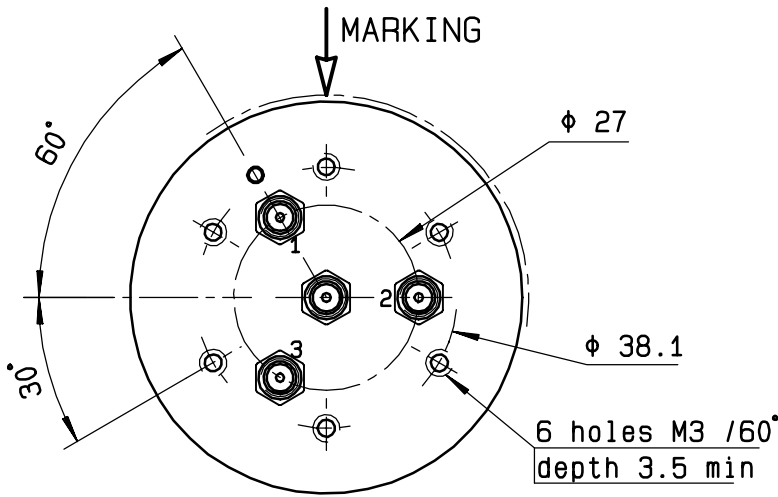

ELECTRICAL CHARACTERISTICS

ACTUATOR : NORMALLY OPEN
 NOMINAL CURRENT AT 25° C (±10%) : 250 mA
 ACTUATOR VOLTAGE (Vcc) : 12V (10.2 to 13V) / NEGATIVE COMMON
 TERMINALS : 25 pins D-SUB male connector
 INDICATOR RATING : 1 W / 30 V / 100 mA

MECHANICAL CHARACTERISTICS

CONNECTORS : SMA female per MIL C 39012
 LIFE : 5.000.000 cycles per position
 SWITCHING TIME (nominal voltage;25° C) : < 15 ms
 CONSTRUCTION : splashproof
 WEIGHT : < 220 g

ENVIRONMENTAL CHARACTERISTICS

DRAWING

General tolerance: ± 0,5 mm

R573 412305

Voltage	RF continuity	Ind.
-C +1	IN ↔ 1	D.E
-C +2	IN ↔ 2	D.F
-C +3	IN ↔ 3	D.G

SCHEMATIC DIAGRAM

4113-9212 This information is given as an indication. In the continual goal to improve our products, we reserve the right to make any modifications judged necessary