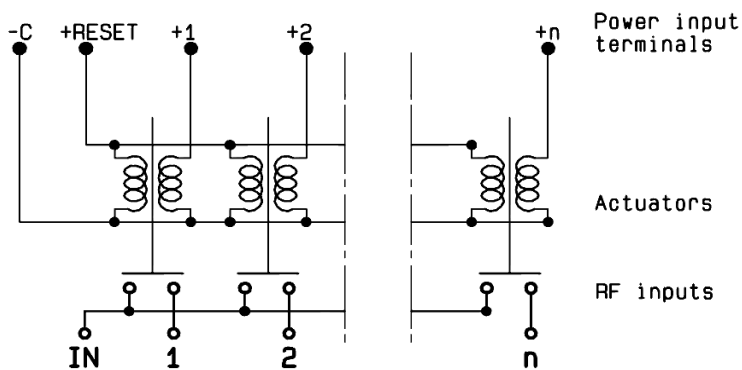

SCHEMATIC DIAGRAM