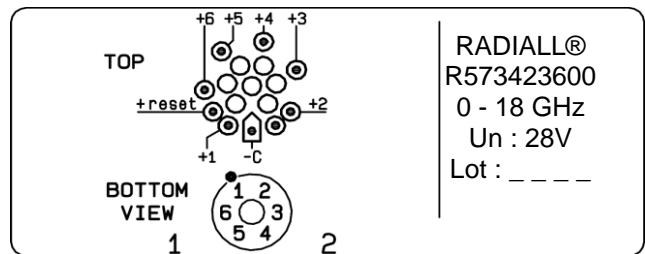

(\*\*\*\* Reset : supply voltage time 1sec. max. / duty cycle 10%)

PAGE 2/2

ISSUE 26-10-15

SERIE : SPnT

PART NUMBER : R573423600

DRAWING

Voltage	RF Continuity
-C +RESET	All ports open
-C +1	IN ↔ 1
-C +2	IN ↔ 2
-C +3	IN ↔ 3
-C +4	IN ↔ 4
-C +5	IN ↔ 5
-C +6	IN ↔ 6

**LABEL**

General tolerances :  $\pm 0.5$  mm

SCHEMATIC DIAGRAM