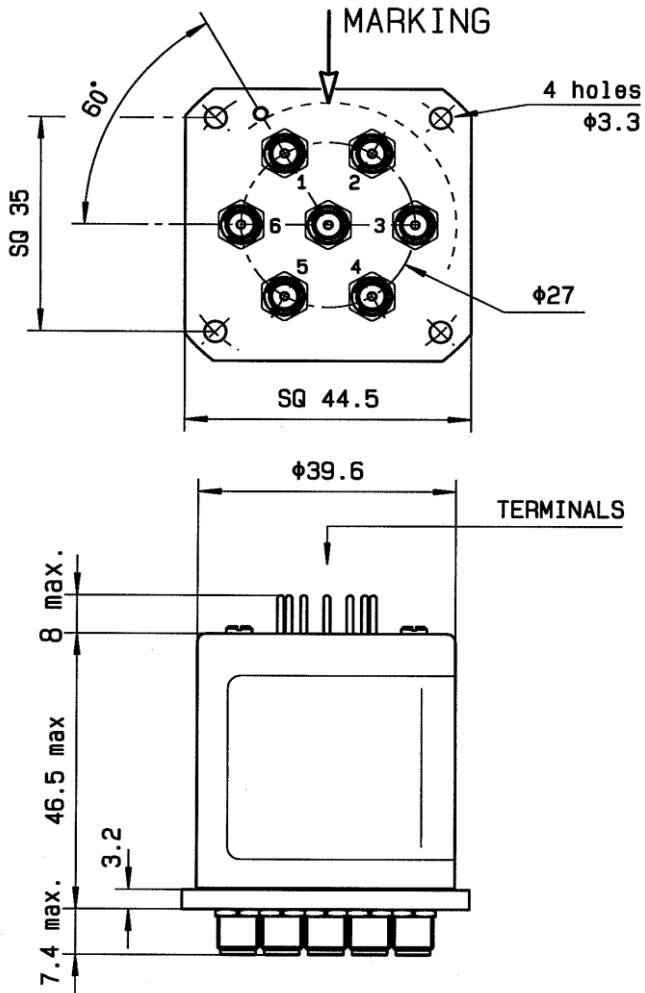

## MECHANICAL CHARACTERISTICS

Connectors : **SMA female per MIL-C 39012**  
 Life : **5.000.000 cycles per position**  
 Switching Time\*\*\* : **< 15 ms**  
 Construction : **Splashproof**  
 Weight : **< 180 g**

(\*\*\*\* Reset : supply voltage time 1sec. max. / duty cycle 10%)

PAGE 2/2

ISSUE 26-10-15

SERIE : SPnT

PART NUMBER : R573423600

DRAWING

Voltage	RF Continuity
-C +RESET	All ports open
-C +1	IN ↔ 1
-C +2	IN ↔ 2
-C +3	IN ↔ 3
-C +4	IN ↔ 4
-C +5	IN ↔ 5
-C +6	IN ↔ 6

**LABEL**

General tolerances :  $\pm 0.5$  mm

SCHEMATIC DIAGRAM