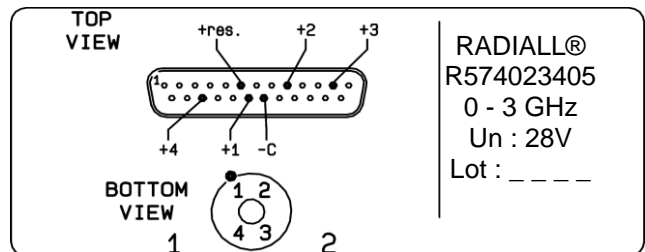

PAGE 2/2

ISSUE 30.01.15

SERIE : SPnT

PART NUMBER : R574023405

DRAWING

Voltage	RF Continuity
-C +RESET	All ports open
-C +1	IN $\leftrightarrow$ 1
-C +2	IN $\leftrightarrow$ 2
-C +3	IN $\leftrightarrow$ 3
-C +4	IN $\leftrightarrow$ 4

LABEL

General tolerances : ± 0.5 mm

SCHEMATIC DIAGRAM