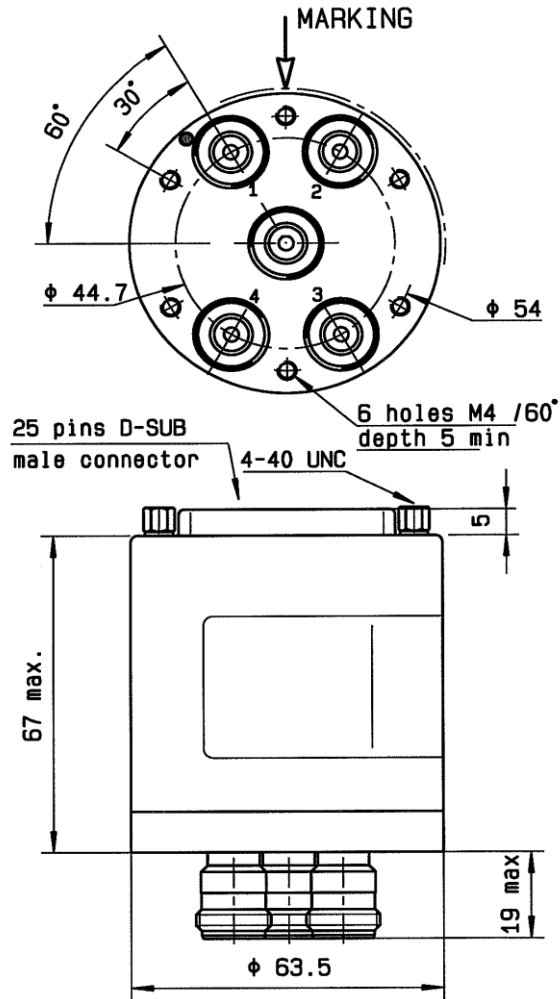

PAGE 1/2

ISSUE 30.01.15

SERIE : SPnT

PART NUMBER : R574023405

RF CHARACTERISTICS

Number of ways : **4**
 Frequency range : **0 - 3 GHz**
 Impedance : **50 Ohms**

Frequency (GHz)	DC - 3
VSWR max	1.20
Insertion loss max	0.20 dB
Isolation min	80 dB
Average power (*)	400 W

TERMINATION IMPEDANCE : **50 Ohms**
 TERM. AVG. POWER AT 25° C : **1 W per termination / 3 W total power**

ELECTRICAL CHARACTERISTICS

Actuator : **LATCHING**
 Nominal current ** : **125 mA / RESET : 500 mA ******
 Actuator voltage (Vcc) : **28V (24 to 30V) / NEGATIVE COMMON**
 Terminals : **25 pins D-SUB male connector**

MECHANICAL CHARACTERISTICS

Connectors : **N female per MIL-C 39012**
 Life : **2.000.000 cycles per position**
 Switching Time*** : **< 15 ms**
 Construction : **Splashproof**
 Weight : **< 460 g**

ENVIRONMENTAL CHARACTERISTICS

PAGE 2/2

ISSUE 30.01.15

SERIE : SPnT

PART NUMBER : R574023405

DRAWING

Voltage	RF Continuity
-C +RESET	All ports open
-C +1	IN \leftrightarrow 1
-C +2	IN \leftrightarrow 2
-C +3	IN \leftrightarrow 3
-C +4	IN \leftrightarrow 4