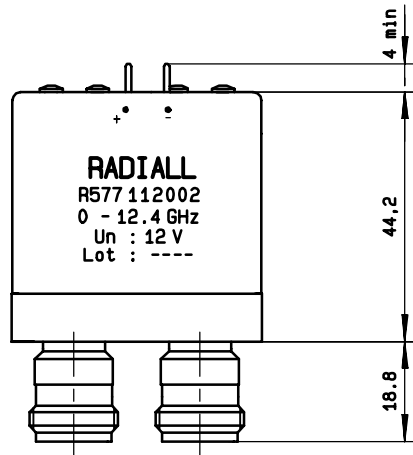

4113-9212 This information is given as an indication. In the continual goal to improve our products, we reserve the right to make any modifications judged necessary

General tolerance: ± 0,5 mm

R577.112.002

Page
2/2

DRAWING