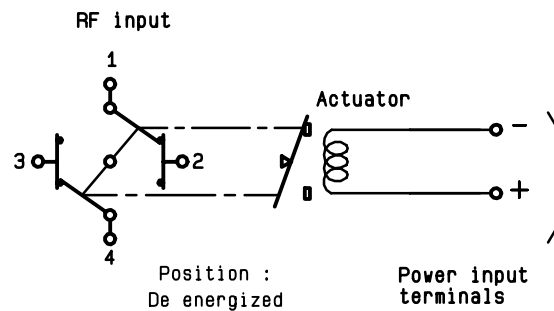

ELECTRICAL CHARACTERISTICS

ACTUATOR : FAILSAFE
 NOMINAL CURRENT AT 25° C (±10%) : 340 mA
 ACTUATOR VOLTAGE (Vcc) : 12V (10.2 to 13V)
 TERMINALS : solder pins (250 Deg.C max./30 sec)

MECHANICAL CHARACTERISTICS

General tolerance: ± 0,5 mm

R577.112.002

Page
2/2

DRAWING

SCHEMATIC DIAGRAM

Voltage	RF continuity
energized	1 ↔ 3 2 ↔ 4
De-energized	1 ↔ 2 3 ↔ 4

ISSUE 22. jan.08

X-ON Electronics