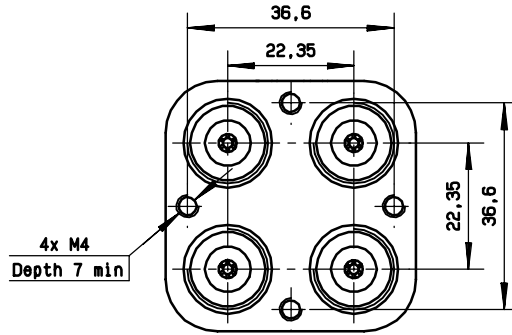

CONNECTORS : N female per MIL C 39012
 LIFE : 2.500.000 cycles
 SWITCHING TIME (nominal voltage;25° C) : < 15 ms
 CONSTRUCTION : splashproof
 WEIGHT : < 215 g

ENVIRONMENTAL CHARACTERISTICS

OPERATING TEMPERATURE RANGE (°C) : -40 , +85
 STORAGE TEMPERATURE RANGE (°C) : -55 , +85

(* : average power at 25° C)

This information is given as an indication. In the continual goal to improve our products, we reserve the right to make any modifications judged necessary

4112-9212

4113-9212 This information is given as an indication. In the continual goal to improve our products, we reserve the right to make any modifications judged necessary

General tolerance: ± 0,5 mm

R577.112.002

Page
2/2

DRAWING

SCHEMATIC DIAGRAM

Voltage	RF continuity
energized	1 ↔ 3 2 ↔ 4
De-energized	1 ↔ 2 3 ↔ 4

ISSUE 22. jan.08

X-ON Electronics