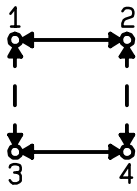

(* : average power at 25° C)

This information is given as an indication. In the continual goal to improve our products, we reserve the right to make any modifications judged necessary

4112-9212

4113-9212 This information is given as an indication. In the continual goal to improve our products, we reserve the right to make any modifications judged necessary

General tolerance: ± 0,5 mm

R577.112.002

Page
2/2

DRAWING

SCHEMATIC DIAGRAM

Voltage	RF continuity
energized	1 ↔ 3 2 ↔ 4
De-energized	1 ↔ 2 3 ↔ 4

ISSUE 22. jan.08

X-ON Electronics