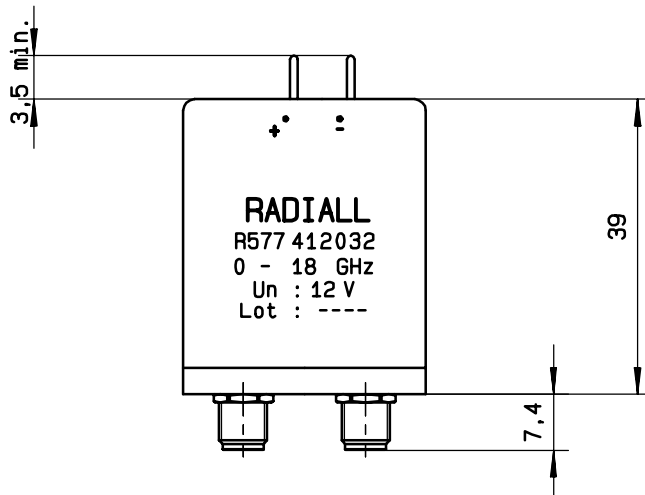

DRAWING

General tolerance: ± 0,5 mm

SCHEMATIC DIAGRAM

Voltage	RF continuity
energized	1 ↔ 3 2 ↔ 4
De-energized	1 ↔ 2 3 ↔ 4