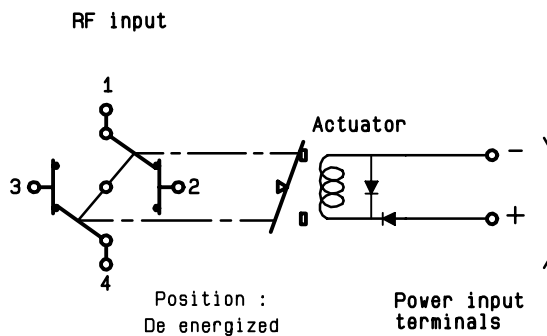

ELECTRICAL CHARACTERISTICS

ACTUATOR : FAILSAFE
NOMINAL CURRENT AT 25° C (±10%) : 340 mA
ACTUATOR VOLTAGE (Vcc) : 12V (10.2 to 13V)
TERMINALS : solder pins (250 Deg.C max./30 sec)

MECHANICAL CHARACTERISTICS

CONNECTORS : SMA female per MIL C 39012
LIFE : 2.500.000 cycles
SWITCHING TIME (nominal voltage;25° C) : < 15 ms
CONSTRUCTION : splashproof
WEIGHT : < 85 g

ENVIRONMENTAL CHARACTERISTICS

OPERATING TEMPERATURE RANGE (°C) : -40 , +85
STORAGE TEMPERATURE RANGE (°C) : -55 , +85

(* : average power at 25° C)

This information is given as an indication. In the continual goal to improve our products, we reserve the right to make any modifications judged necessary

4112-9212

DRAWING

General tolerance: ± 0,5 mm

SCHEMATIC DIAGRAM

Voltage	RF continuity
energized	1 ↔ 3 2 ↔ 4
De-energized	1 ↔ 2 3 ↔ 4

This information is given as an indication. In the continual goal to improve our products, we reserve the right to make any modifications judged necessary