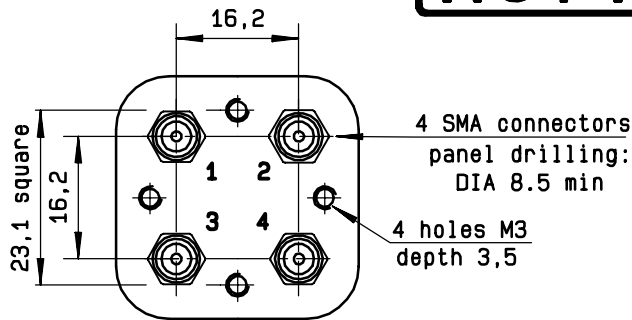

ELECTRICAL CHARACTERISTICS

ACTUATOR : FAILSAFE
NOMINAL CURRENT AT 25° C (±10%) : 340 mA
ACTUATOR VOLTAGE (Vcc) : 12V (10.2 to 13V)
TERMINALS : solder pins (250 Deg.C max./30 sec)

MECHANICAL CHARACTERISTICS

CONNECTORS : SMA female per MIL C 39012
LIFE : 2.500.000 cycles
SWITCHING TIME (nominal voltage;25° C) : < 15 ms
CONSTRUCTION : splashproof
WEIGHT : < 85 g

ENVIRONMENTAL CHARACTERISTICS

OPERATING TEMPERATURE RANGE (°C) : -40 , +85
STORAGE TEMPERATURE RANGE (°C) : -55 , +85

(* : average power at 25° C)

This information is given as an indication. In the continual goal to improve our products, we reserve the right to make any modifications judged necessary

4112-9212

DRAWING

General tolerance: ± 0,5 mm

SCHEMATIC DIAGRAM

Voltage	RF continuity
energized	1 ↔ 3 2 ↔ 4
De-energized	1 ↔ 2 3 ↔ 4

This information is given as an indication. In the continual goal to improve our products, we reserve the right to make any modifications judged necessary