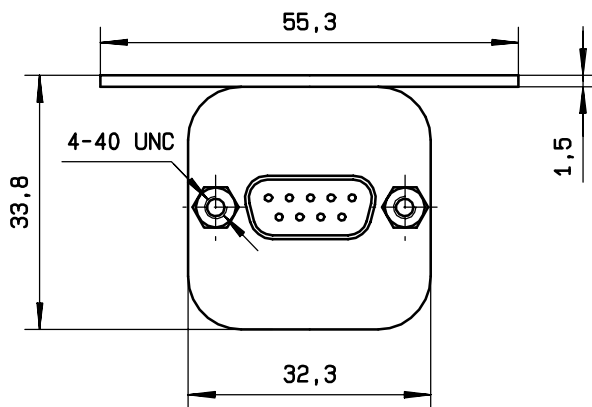

ELECTRICAL CHARACTERISTICS

ACTUATOR : FAILSAFE
 NOMINAL CURRENT AT 25° C (±10%) : 140 mA
 ACTUATOR VOLTAGE (Vcc) : 28V (24 to 30V)
 TERMINALS : D-sub 9 pins

MECHANICAL CHARACTERISTICS

CONNECTORS : SMA female per MIL C 39012
 LIFE : 2.500.000 cycles
 SWITCHING TIME (nominal voltage;25° C) : < 15 ms
 CONSTRUCTION : splashproof
 WEIGHT : < 100 g

4112-9212

DRAWING

D-SUB 9 PINS TOP VIEW

General tolerance: \pm 0,5 mm

SCHEMATIC DIAGRAM

Voltage	RF continuity
energized	1 ↔ 3 2 ↔ 4
De-energized	1 ↔ 2 3 ↔ 4

This information is given as an indication. In the continual goal to improve our products, we reserve the right to make any modifications judged necessary