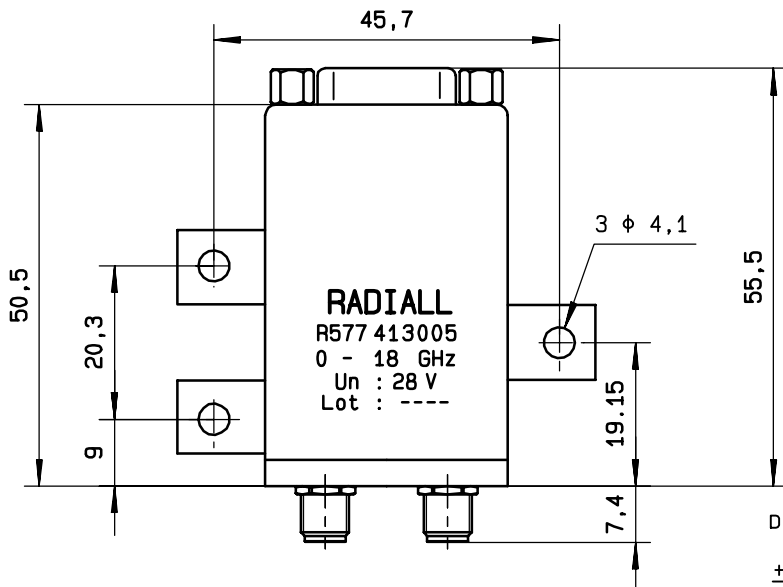

ELECTRICAL CHARACTERISTICS

ACTUATOR : FAILSAFE
 NOMINAL CURRENT AT 25° C (±10%) : 140 mA
 ACTUATOR VOLTAGE (Vcc) : 28V (24 to 30V)
 TERMINALS : D-sub 9 pins

MECHANICAL CHARACTERISTICS

CONNECTORS : SMA female per MIL C 39012
 LIFE : 2.500.000 cycles
 SWITCHING TIME (nominal voltage;25° C) : < 15 ms
 CONSTRUCTION : splashproof
 WEIGHT : < 100 g

4112-9212

DRAWING

D-SUB 9 PINS TOP VIEW

General tolerance: \pm 0,5 mm

SCHEMATIC DIAGRAM

Voltage	RF continuity
energized	1 ↔ 3 2 ↔ 4
De-energized	1 ↔ 2 3 ↔ 4

This information is given as an indication. In the continual goal to improve our products, we reserve the right to make any modifications judged necessary