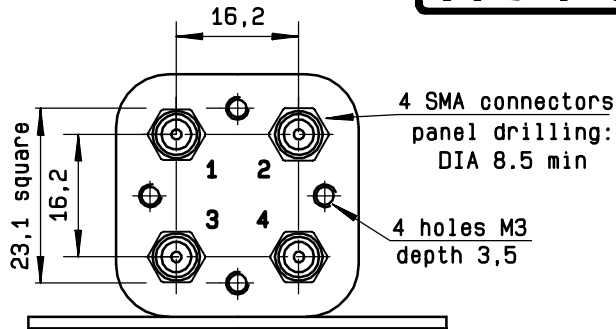

ELECTRICAL CHARACTERISTICS

ACTUATOR : FAILSAFE
 NOMINAL CURRENT AT 25° C (±10%) : 140 mA
 ACTUATOR VOLTAGE (Vcc) : 28V (24 to 30V)
 TERMINALS : D-sub 9 pins

MECHANICAL CHARACTERISTICS

CONNECTORS : SMA female per MIL C 39012
 LIFE : 2.500.000 cycles
 SWITCHING TIME (nominal voltage;25° C) : < 15 ms
 CONSTRUCTION : splashproof
 WEIGHT : < 100 g

4112-9212

DRAWING

D-SUB 9 PINS TOP VIEW

General tolerance: \pm 0,5 mm

SCHEMATIC DIAGRAM

Voltage	RF continuity
energized	1 ↔ 3 2 ↔ 4
De-energized	1 ↔ 2 3 ↔ 4

This information is given as an indication. In the continual goal to improve our products, we reserve the right to make any modifications judged necessary