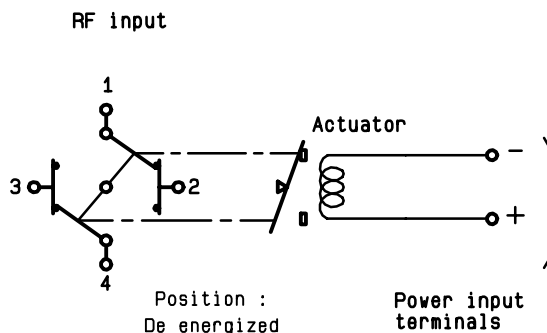

ELECTRICAL CHARACTERISTICS

ACTUATOR : FAILSAFE
 NOMINAL CURRENT AT 25° C (±10%) : 140 mA
 ACTUATOR VOLTAGE (Vcc) : 28V (24 to 30V)
 TERMINALS : D-sub 9 pins

MECHANICAL CHARACTERISTICS

CONNECTORS : SMA female per MIL C 39012
 LIFE : 2.500.000 cycles
 SWITCHING TIME (nominal voltage;25° C) : < 15 ms
 CONSTRUCTION : splashproof
 WEIGHT : < 100 g

4112-9212

DRAWING

D-SUB 9 PINS TOP VIEW

General tolerance: \pm 0,5 mm

SCHEMATIC DIAGRAM

Voltage	RF continuity
energized	1 ↔ 3 2 ↔ 4
De-energized	1 ↔ 2 3 ↔ 4

This information is given as an indication. In the continual goal to improve our products, we reserve the right to make any modifications judged necessary