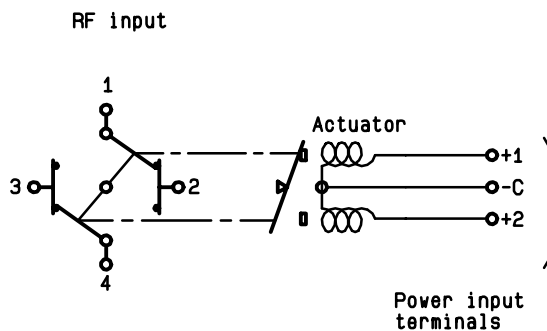

ELECTRICAL CHARACTERISTICS

ACTUATOR : LATCHING
NOMINAL CURRENT AT 25° C (±10%) : 125 mA
ACTUATOR VOLTAGE (Vcc) : 28V (24 to 30V) / NEGATIVE COMMON
TERMINALS : solder pins (250 Deg.C max./30 sec)

MECHANICAL CHARACTERISTICS

CONNECTORS : SMA female per MIL C 39012
LIFE : 2.500.000 cycles
SWITCHING TIME (nominal voltage;25° C) : < 15 ms
CONSTRUCTION : splashproof
WEIGHT : < 85 g

ENVIRONMENTAL CHARACTERISTICS

OPERATING TEMPERATURE RANGE (°C) : -40 , +85
STORAGE TEMPERATURE RANGE (°C) : -55 , +85

(* : average power at 25° C)

This information is given as an indication. In the continual goal to improve our products, we reserve the right to make any modifications judged necessary

4112-9212

DRAWING

General tolerance: ± 0,5 mm

SCHEMATIC DIAGRAM

Voltage	RF continuity
- C + 1	1 ↔ 3 2 ↔ 4
- C + 2	1 ↔ 2 3 ↔ 4

4113-9212 This information is given as an indication. In the continual goal to improve our products, we reserve the right to make any modifications judged necessary