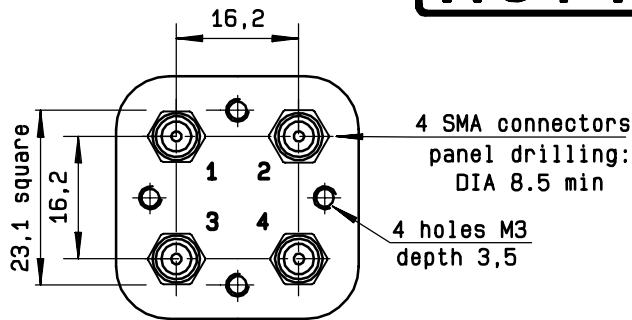

ELECTRICAL CHARACTERISTICS

ACTUATOR : LATCHING
NOMINAL CURRENT AT 25° C (±10%) : 125 mA
ACTUATOR VOLTAGE (Vcc) : 28V (24 to 30V) / NEGATIVE COMMON
TERMINALS : solder pins (250 Deg.C max./30 sec)

MECHANICAL CHARACTERISTICS

CONNECTORS : SMA female per MIL C 39012
LIFE : 2.500.000 cycles
SWITCHING TIME (nominal voltage;25° C) : < 15 ms
CONSTRUCTION : splashproof
WEIGHT : < 85 g

ENVIRONMENTAL CHARACTERISTICS

OPERATING TEMPERATURE RANGE (°C) : -40 , +85
STORAGE TEMPERATURE RANGE (°C) : -55 , +85

(* : average power at 25° C)

This information is given as an indication. In the continual goal to improve our products, we reserve the right to make any modifications judged necessary

4112-9212

DRAWING

General tolerance: ± 0,5 mm