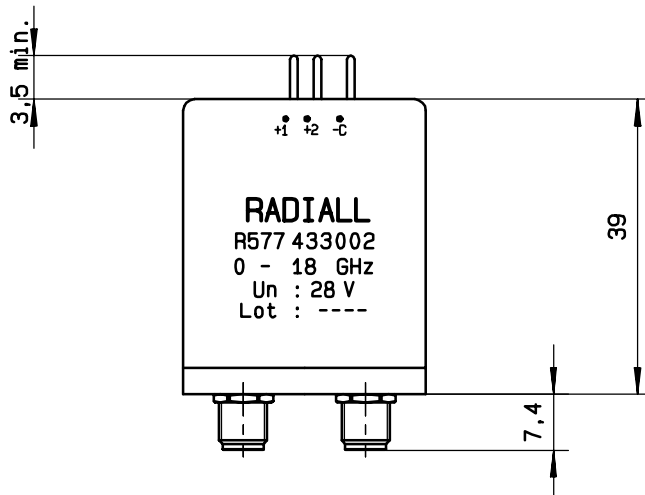

DRAWING

General tolerance: ± 0,5 mm

SCHEMATIC DIAGRAM

Voltage	RF continuity
- C + 1	1 ↔ 3 2 ↔ 4
- C + 2	1 ↔ 2 3 ↔ 4