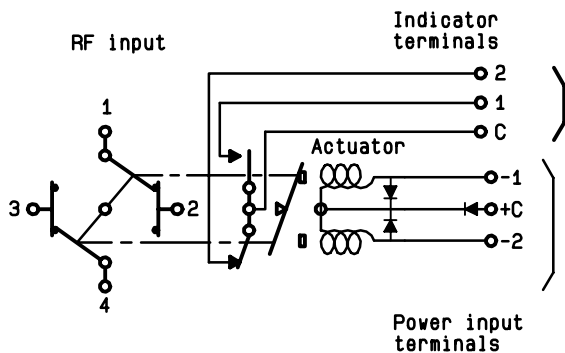

**ELECTRICAL CHARACTERISTICS**

ACTUATOR : LATCHING  
 NOMINAL CURRENT AT 25° C (±10%) : 320 mA  
 ACTUATOR VOLTAGE (Vcc) : 12V (10.2 to 13V)/ POSITIVE COMMON  
 TERMINALS : D-sub 9 pins  
 INDICATOR RATING : 1 W / 30 V / 100 mA

**MECHANICAL CHARACTERISTICS**

CONNECTORS : SMA female per MIL C 39012  
 LIFE : 2.500.000 cycles  
 SWITCHING TIME (nominal voltage;25° C) : < 15 ms  
 CONSTRUCTION : splashproof  
 WEIGHT : < 100 g

**ENVIRONMENTAL CHARACTERISTICS**

4112-9212

**DRAWING**

**SCHEMATIC DIAGRAM**

Voltage	RF continuity	Indicator
+ C - 1	1 ↔ 3    2 ↔ 4	C . 1
+ C - 2	1 ↔ 2    3 ↔ 4	C . 2

This information is given as an indication. In the continual goal to improve our products, we reserve the right to make any modifications judged necessary