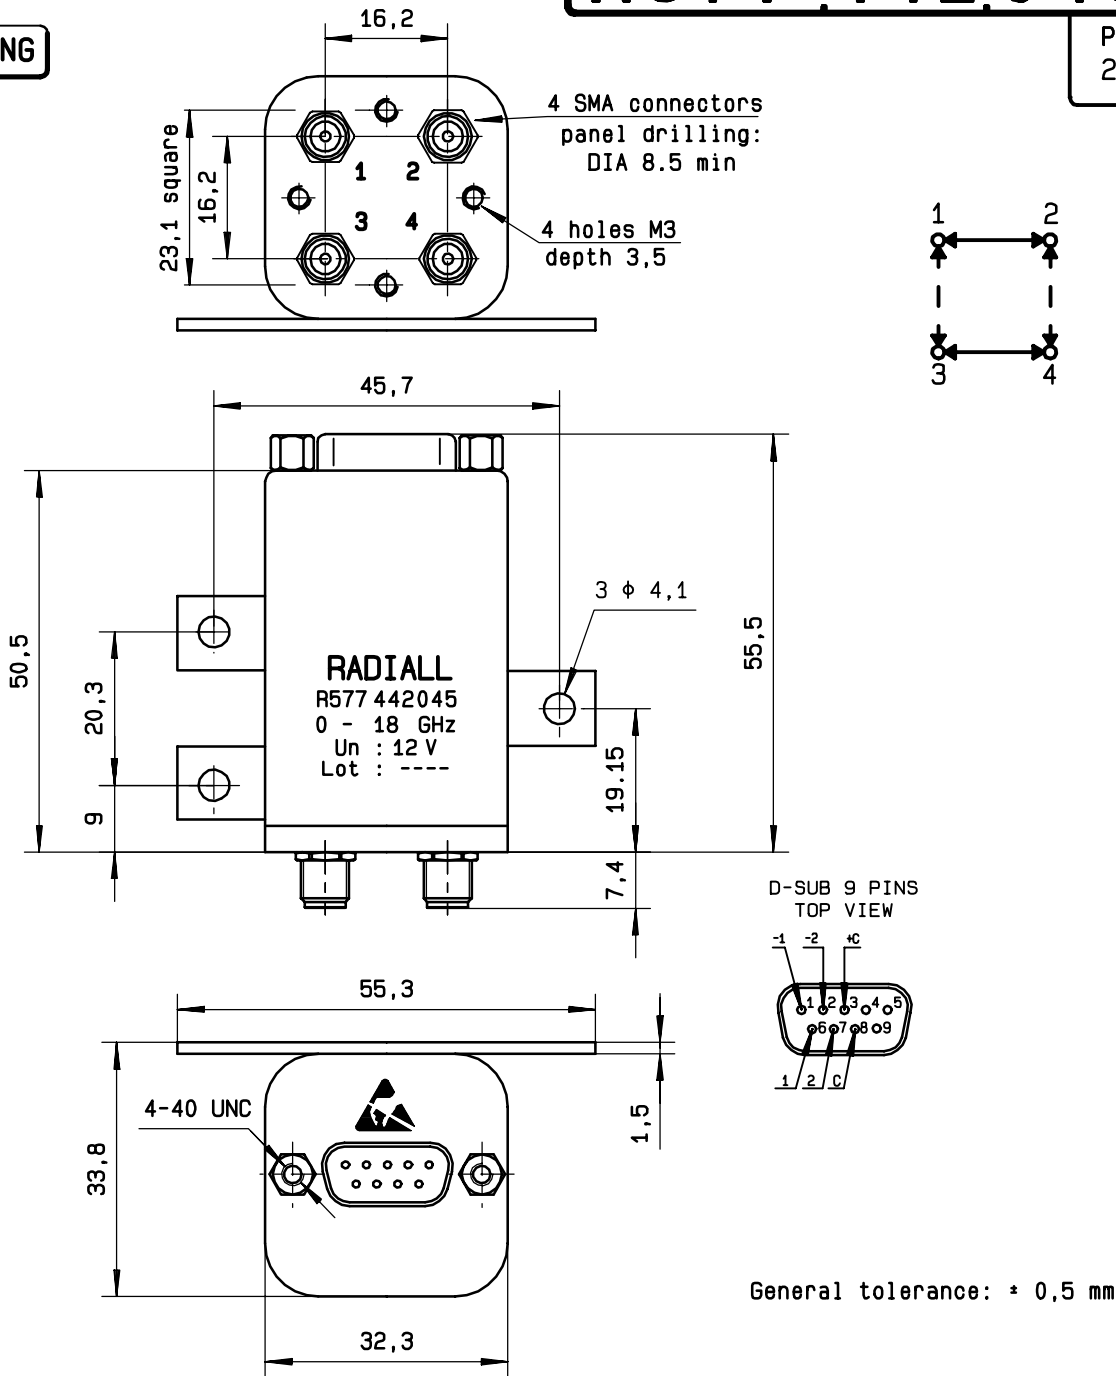

**ELECTRICAL CHARACTERISTICS**

ACTUATOR : LATCHING  
 NOMINAL CURRENT AT 25° C (±10%) : 320 mA  
 ACTUATOR VOLTAGE (Vcc) : 12V (10.2 to 13V)/ POSITIVE COMMON  
 TERMINALS : D-sub 9 pins  
 INDICATOR RATING : 1 W / 30 V / 100 mA

**MECHANICAL CHARACTERISTICS**

CONNECTORS : SMA female per MIL C 39012  
 LIFE : 2.500.000 cycles  
 SWITCHING TIME (nominal voltage;25° C) : < 15 ms  
 CONSTRUCTION : splashproof  
 WEIGHT : < 100 g

**ENVIRONMENTAL CHARACTERISTICS**

4112-9212

**DRAWING**

**SCHEMATIC DIAGRAM**

Voltage	RF continuity	Indicator
+ C - 1	1 ↔ 3    2 ↔ 4	C . 1
+ C - 2	1 ↔ 2    3 ↔ 4	C . 2

This information is given as an indication. In the continual goal to improve our products, we reserve the right to make any modifications judged necessary