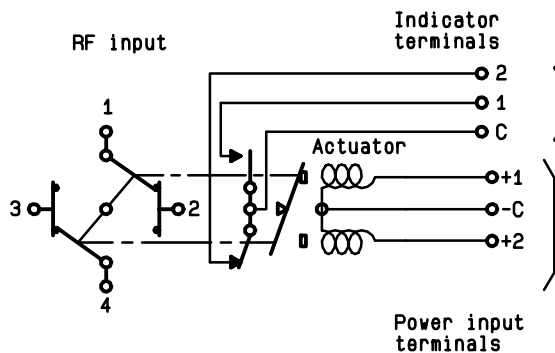

**ELECTRICAL CHARACTERISTICS**

ACTUATOR : LATCHING  
 NOMINAL CURRENT AT 25° C (±10%) : 125 mA  
 ACTUATOR VOLTAGE (Vcc) : 28V (24 to 30V) / NEGATIVE COMMON  
 TERMINALS : solder pins (250 Deg.C max./30 sec)  
 INDICATOR RATING : 1 W / 30 V / 100 mA

**MECHANICAL CHARACTERISTICS**

CONNECTORS : SMA female per MIL C 39012  
 LIFE : 2.500.000 cycles  
 SWITCHING TIME (nominal voltage;25° C) : < 15 ms  
 CONSTRUCTION : splashproof  
 WEIGHT : < 85 g

**ENVIRONMENTAL CHARACTERISTICS**

**DRAWING**

General tolerance: ± 0,5 mm

**SCHEMATIC DIAGRAM**

Voltage	RF continuity	Indicator
- C + 1	1 ↔ 3    2 ↔ 4	C . 1
- C + 2	1 ↔ 2    3 ↔ 4	C . 2

4113-9212 This information is given as an indication. In the continual goal to improve our products, we reserve the right to make any modifications judged necessary