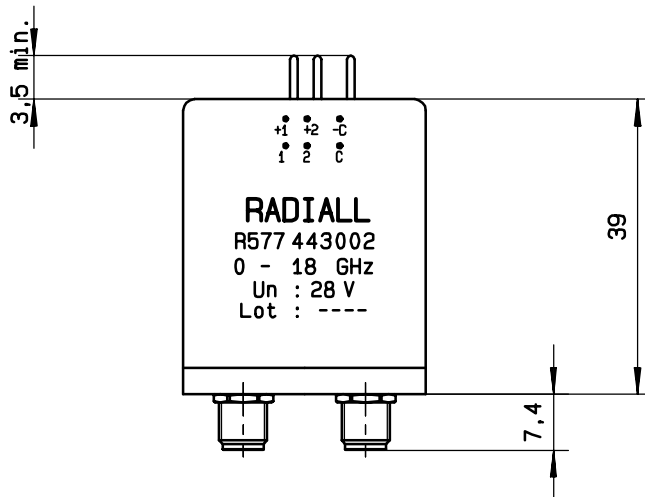

DRAWING

General tolerance: ± 0,5 mm

SCHEMATIC DIAGRAM

Voltage	RF continuity	Indicator
- C + 1	1 ↔ 3 2 ↔ 4	C . 1
- C + 2	1 ↔ 2 3 ↔ 4	C . 2

4113-9212 This information is given as an indication. In the continual goal to improve our products, we reserve the right to make any modifications judged necessary