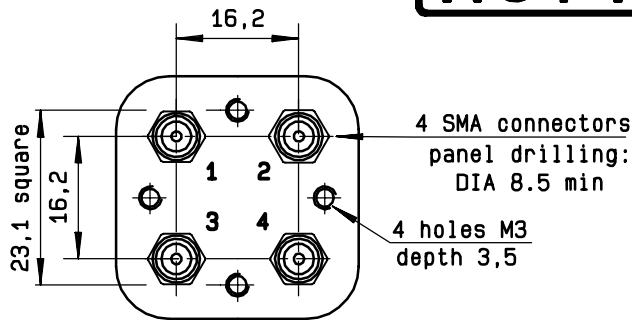

DRAWING

General tolerance: ± 0,5 mm

SCHEMATIC DIAGRAM

Voltage	RF continuity	Indicator
- C + 1	1 ↔ 3 2 ↔ 4	C . 1
- C + 2	1 ↔ 2 3 ↔ 4	C . 2

4113-9212 This information is given as an indication. In the continual goal to improve our products, we reserve the right to make any modifications judged necessary